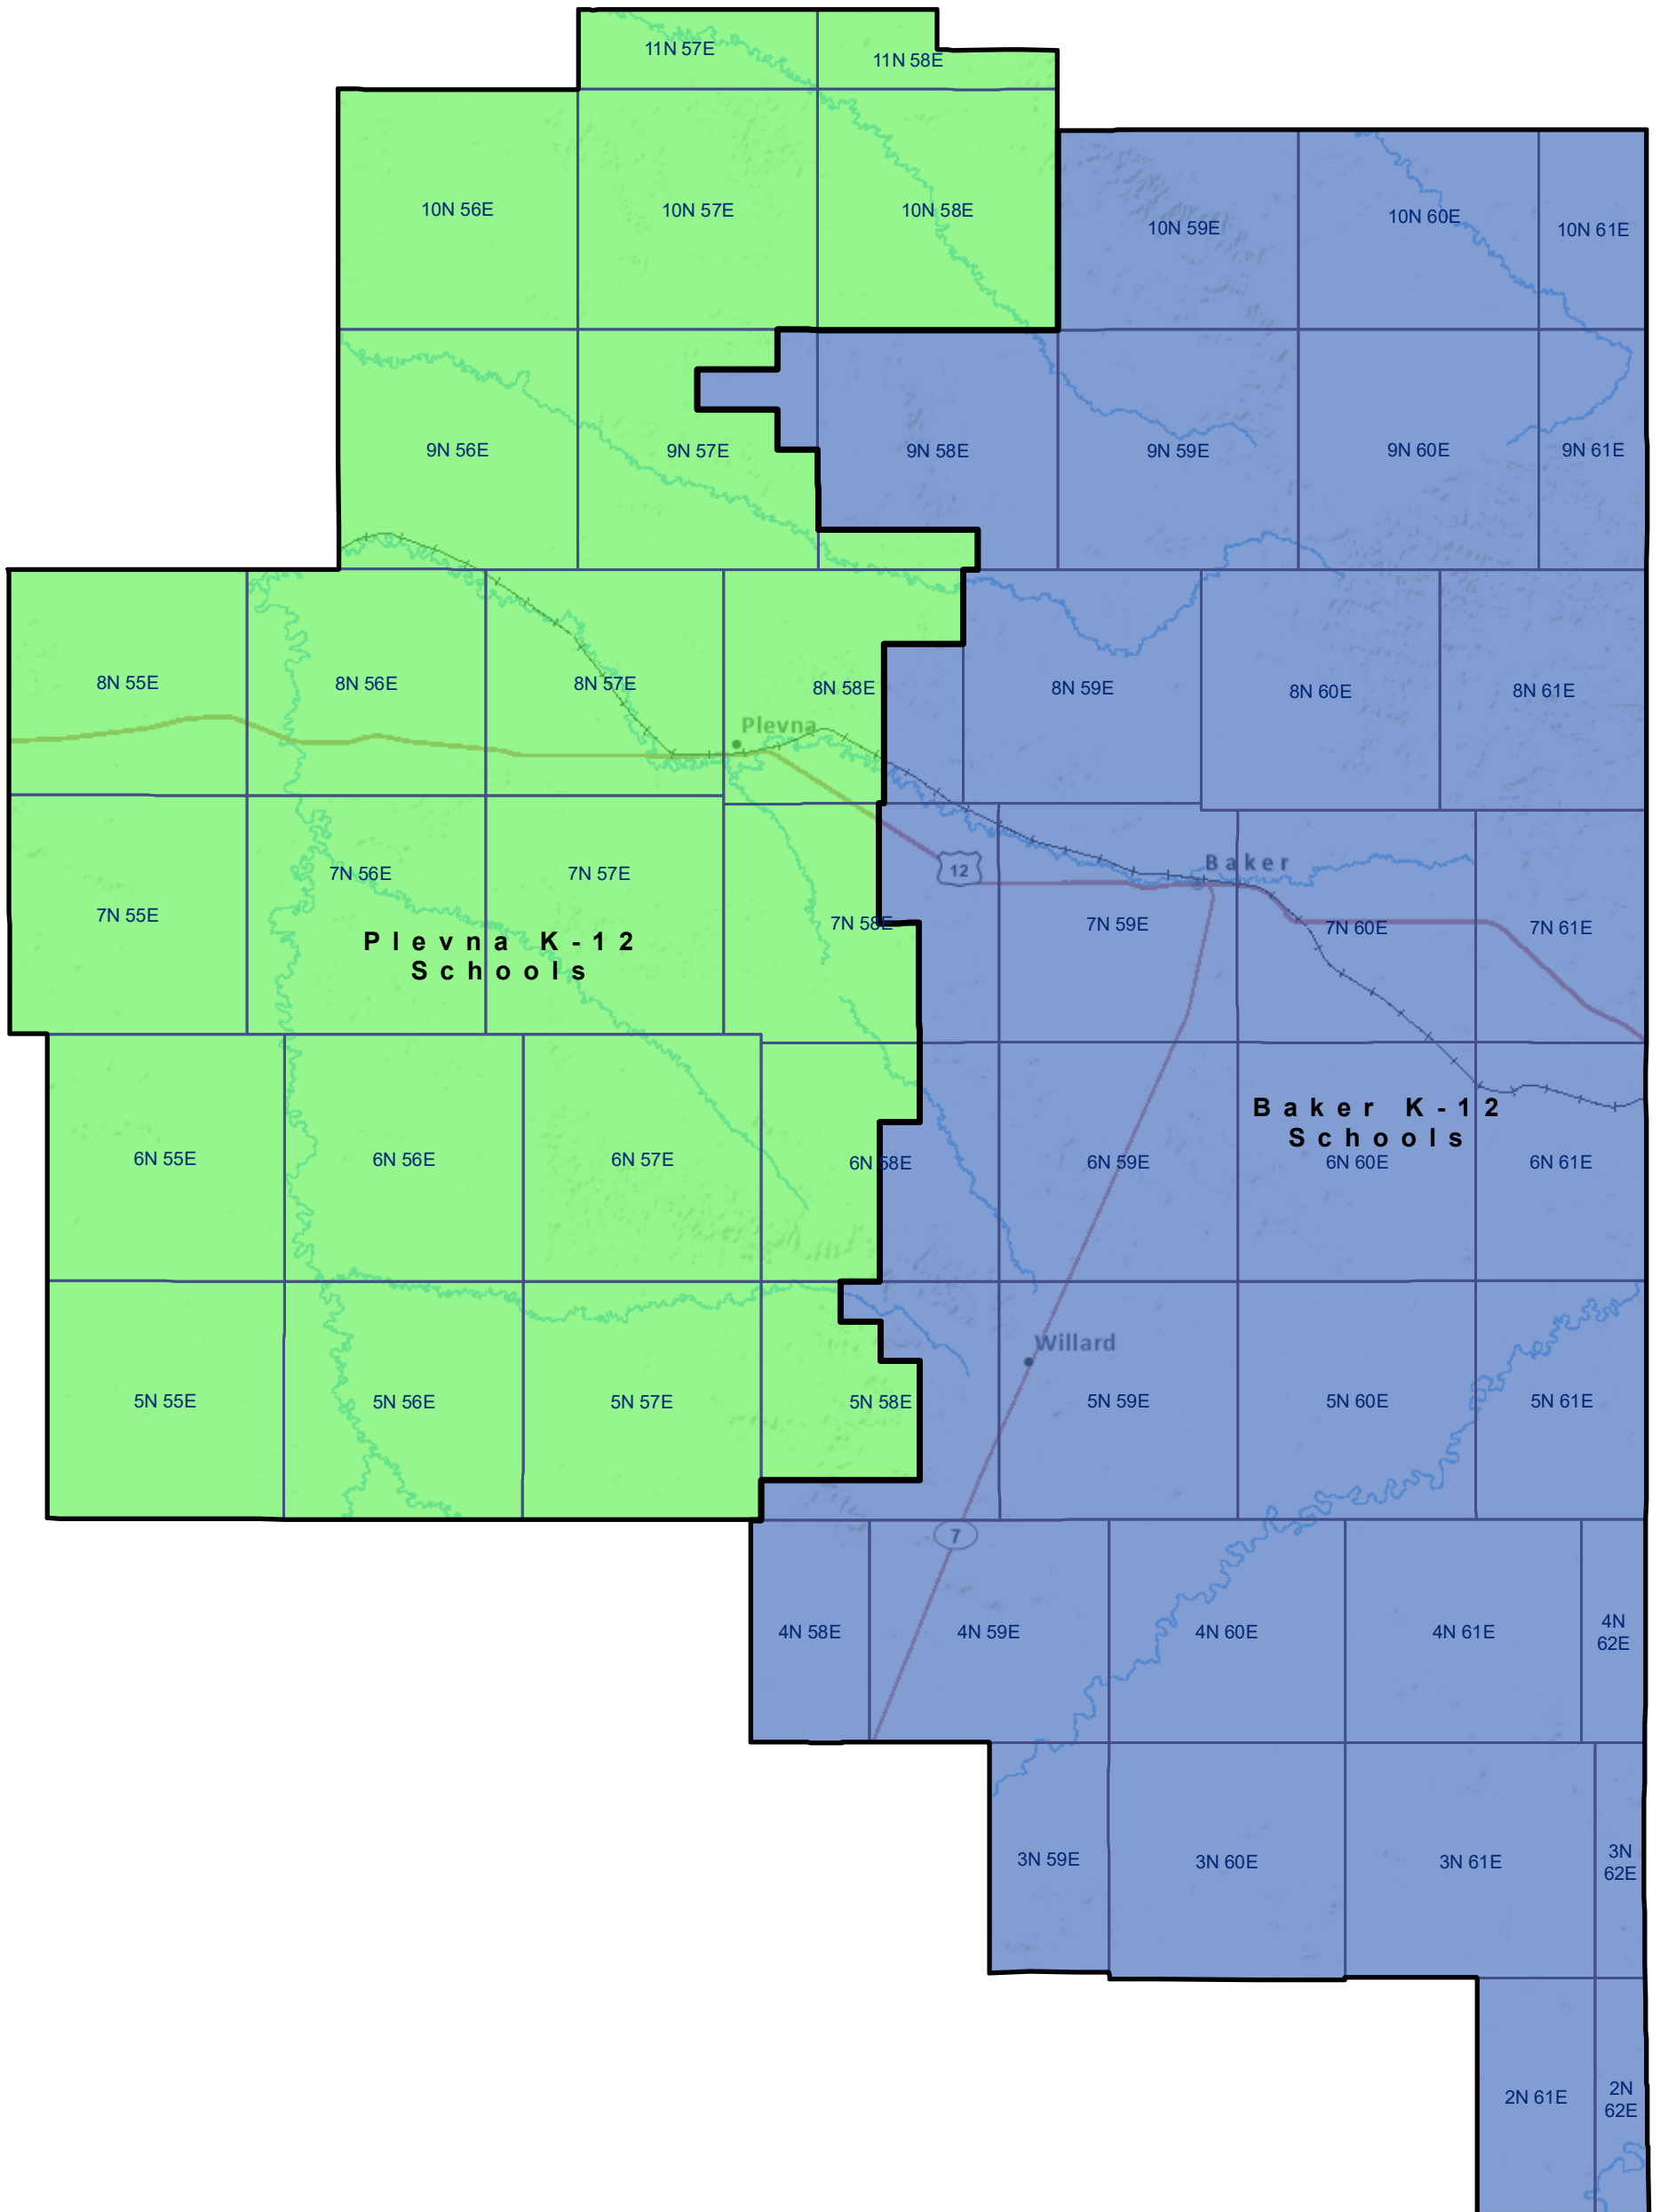

Fallon County Elementary and K-12 School Districts

 Township Boundary

School District Boundaries are from the U.S. Census Bureau

Fallon County School Districts
 Montana State Library | Created on 10/30/2024
 U.S. Census Bureau - School District Review Program
 Meghan Burns | mburns2@mt.gov | 406.444.1550