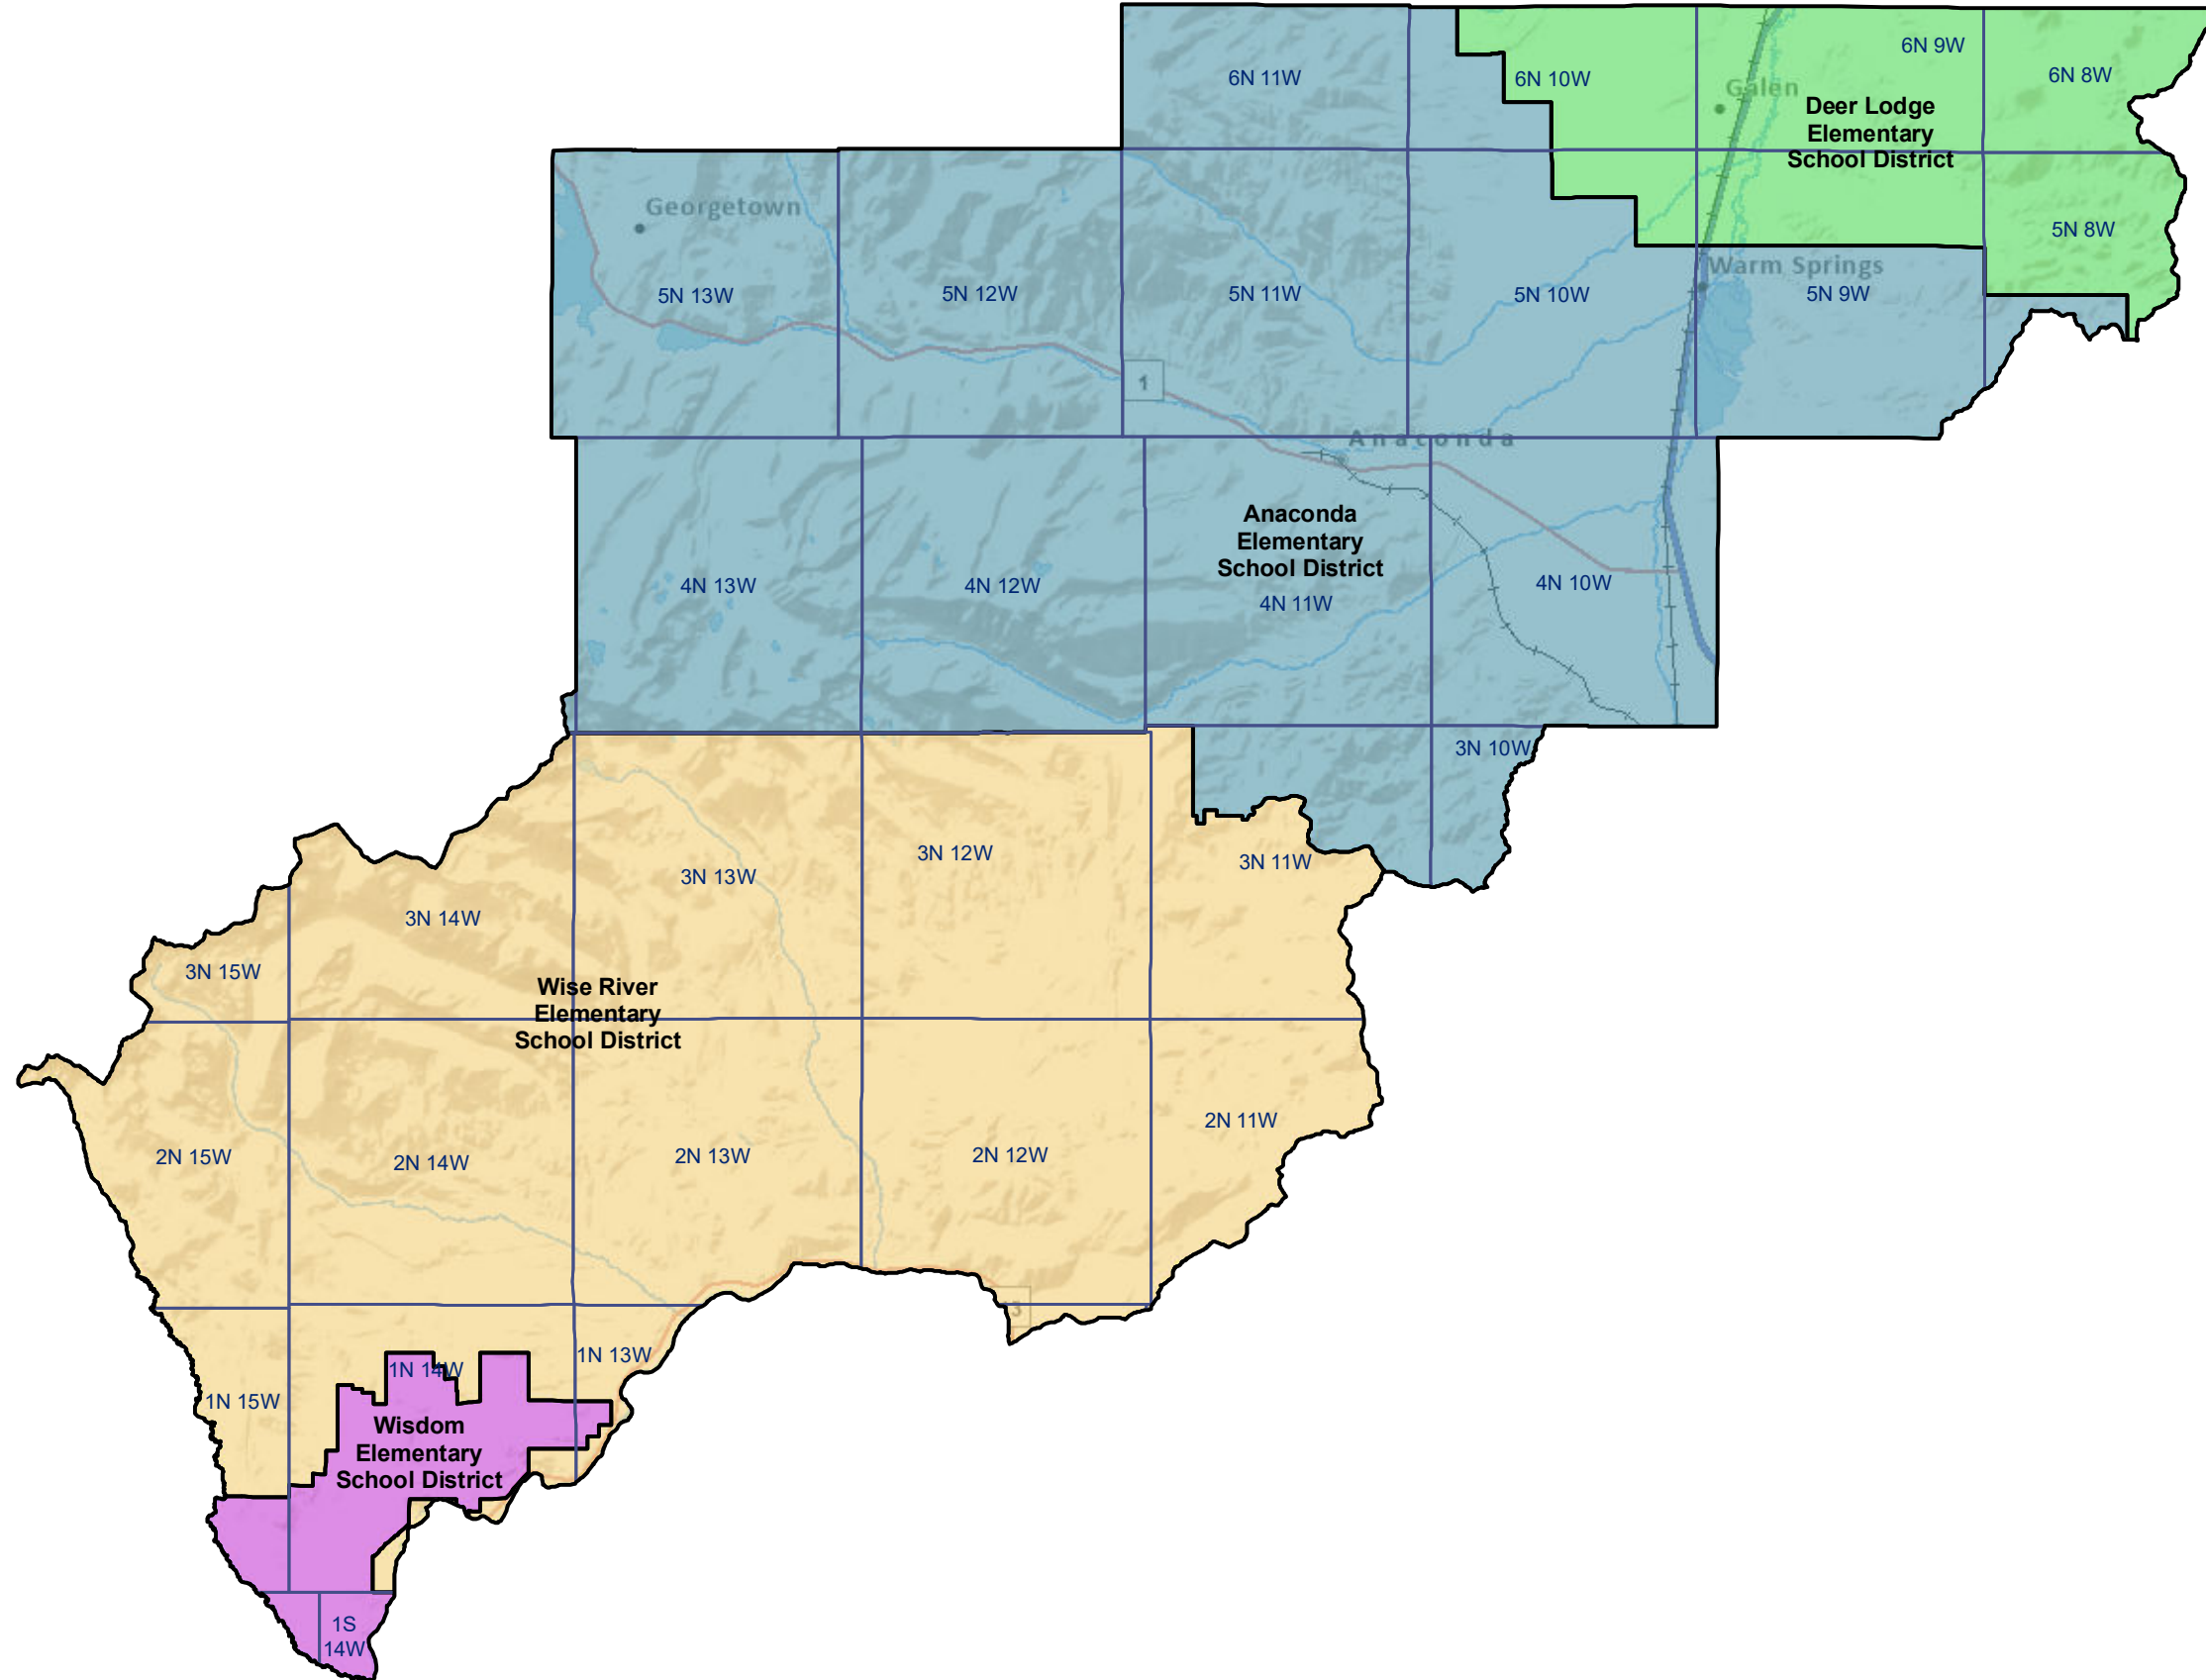

Deer Lodge County Elementary and K-12 School Districts

 Township Boundary

School District Boundaries are from the U.S. Census Bureau

Deer Lodge County School Districts
Montana State Library | Created on 10/30/2024
U.S. Census Bureau - School District Review Program
Meghan Burns | mburns2@mt.gov | 406.444.1550