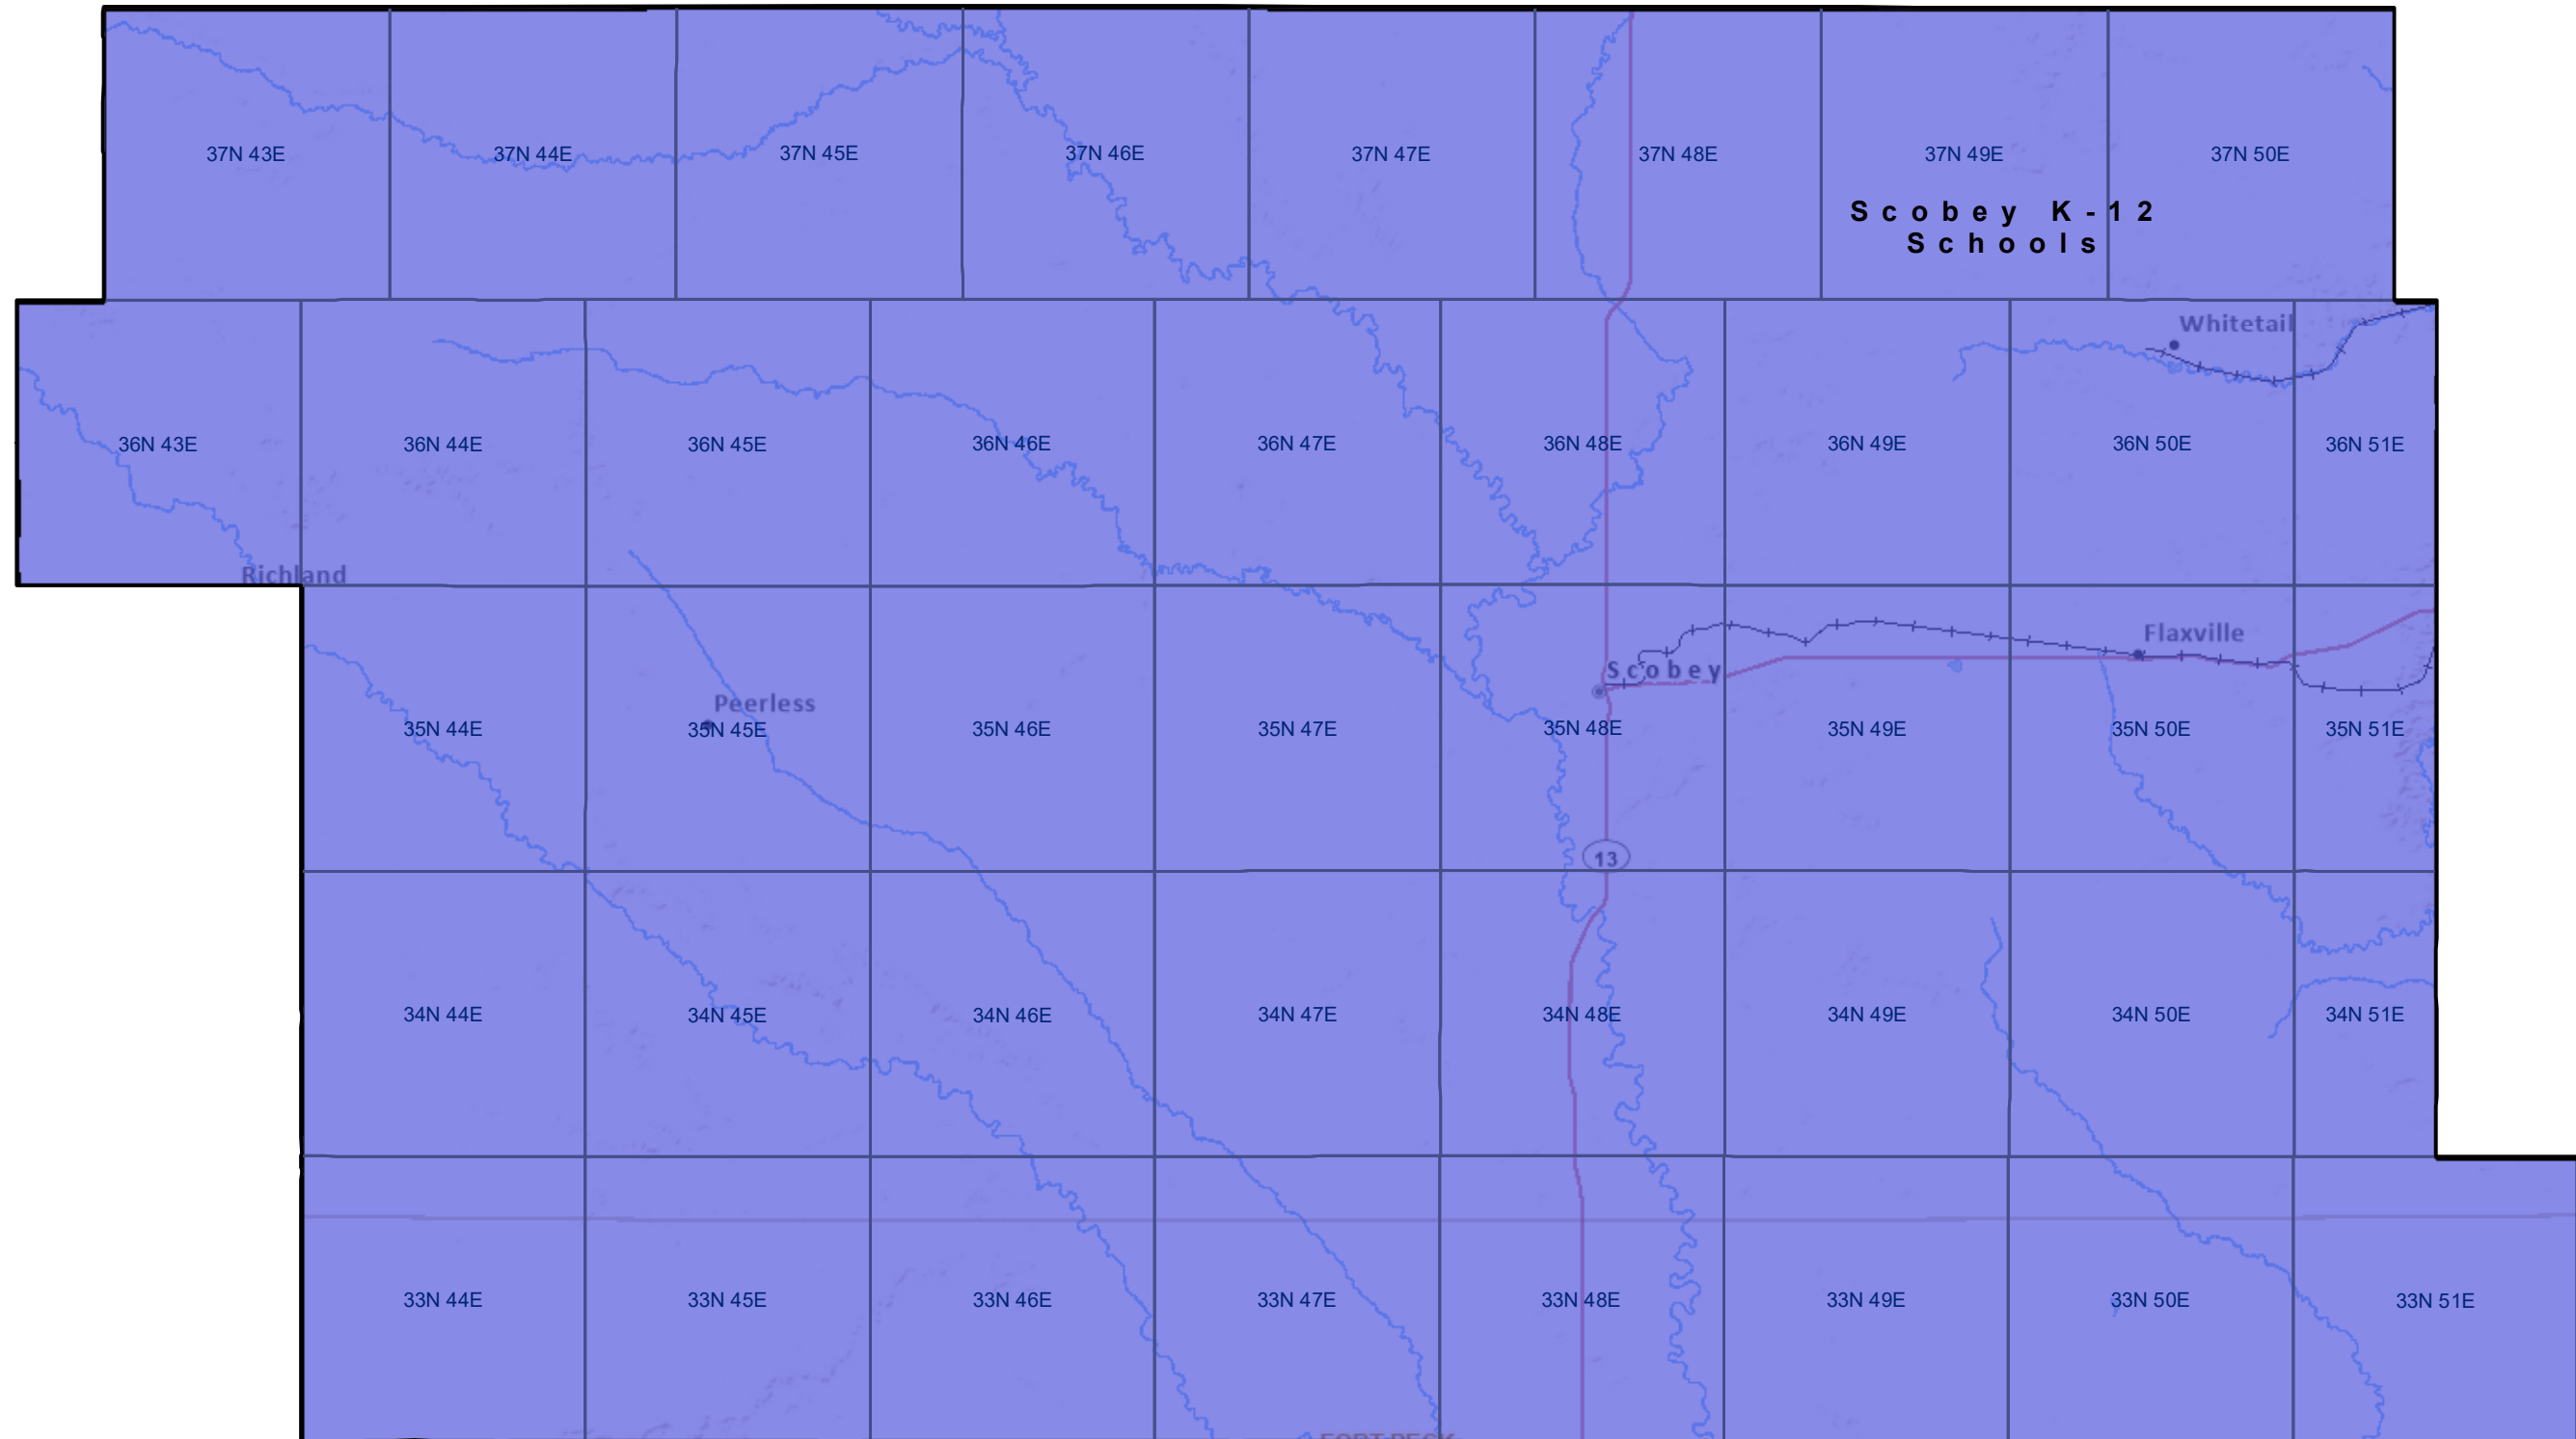

Daniels County Elementary and K-12 School Districts

 Township Boundary

School District Boundaries are from the U.S. Census Bureau

Daniels County School Districts
Montana State Library | Created on 10/30/2024
U.S. Census Bureau - School District Review Program
Meghan Burns | mburns2@mt.gov | 406.444.1550