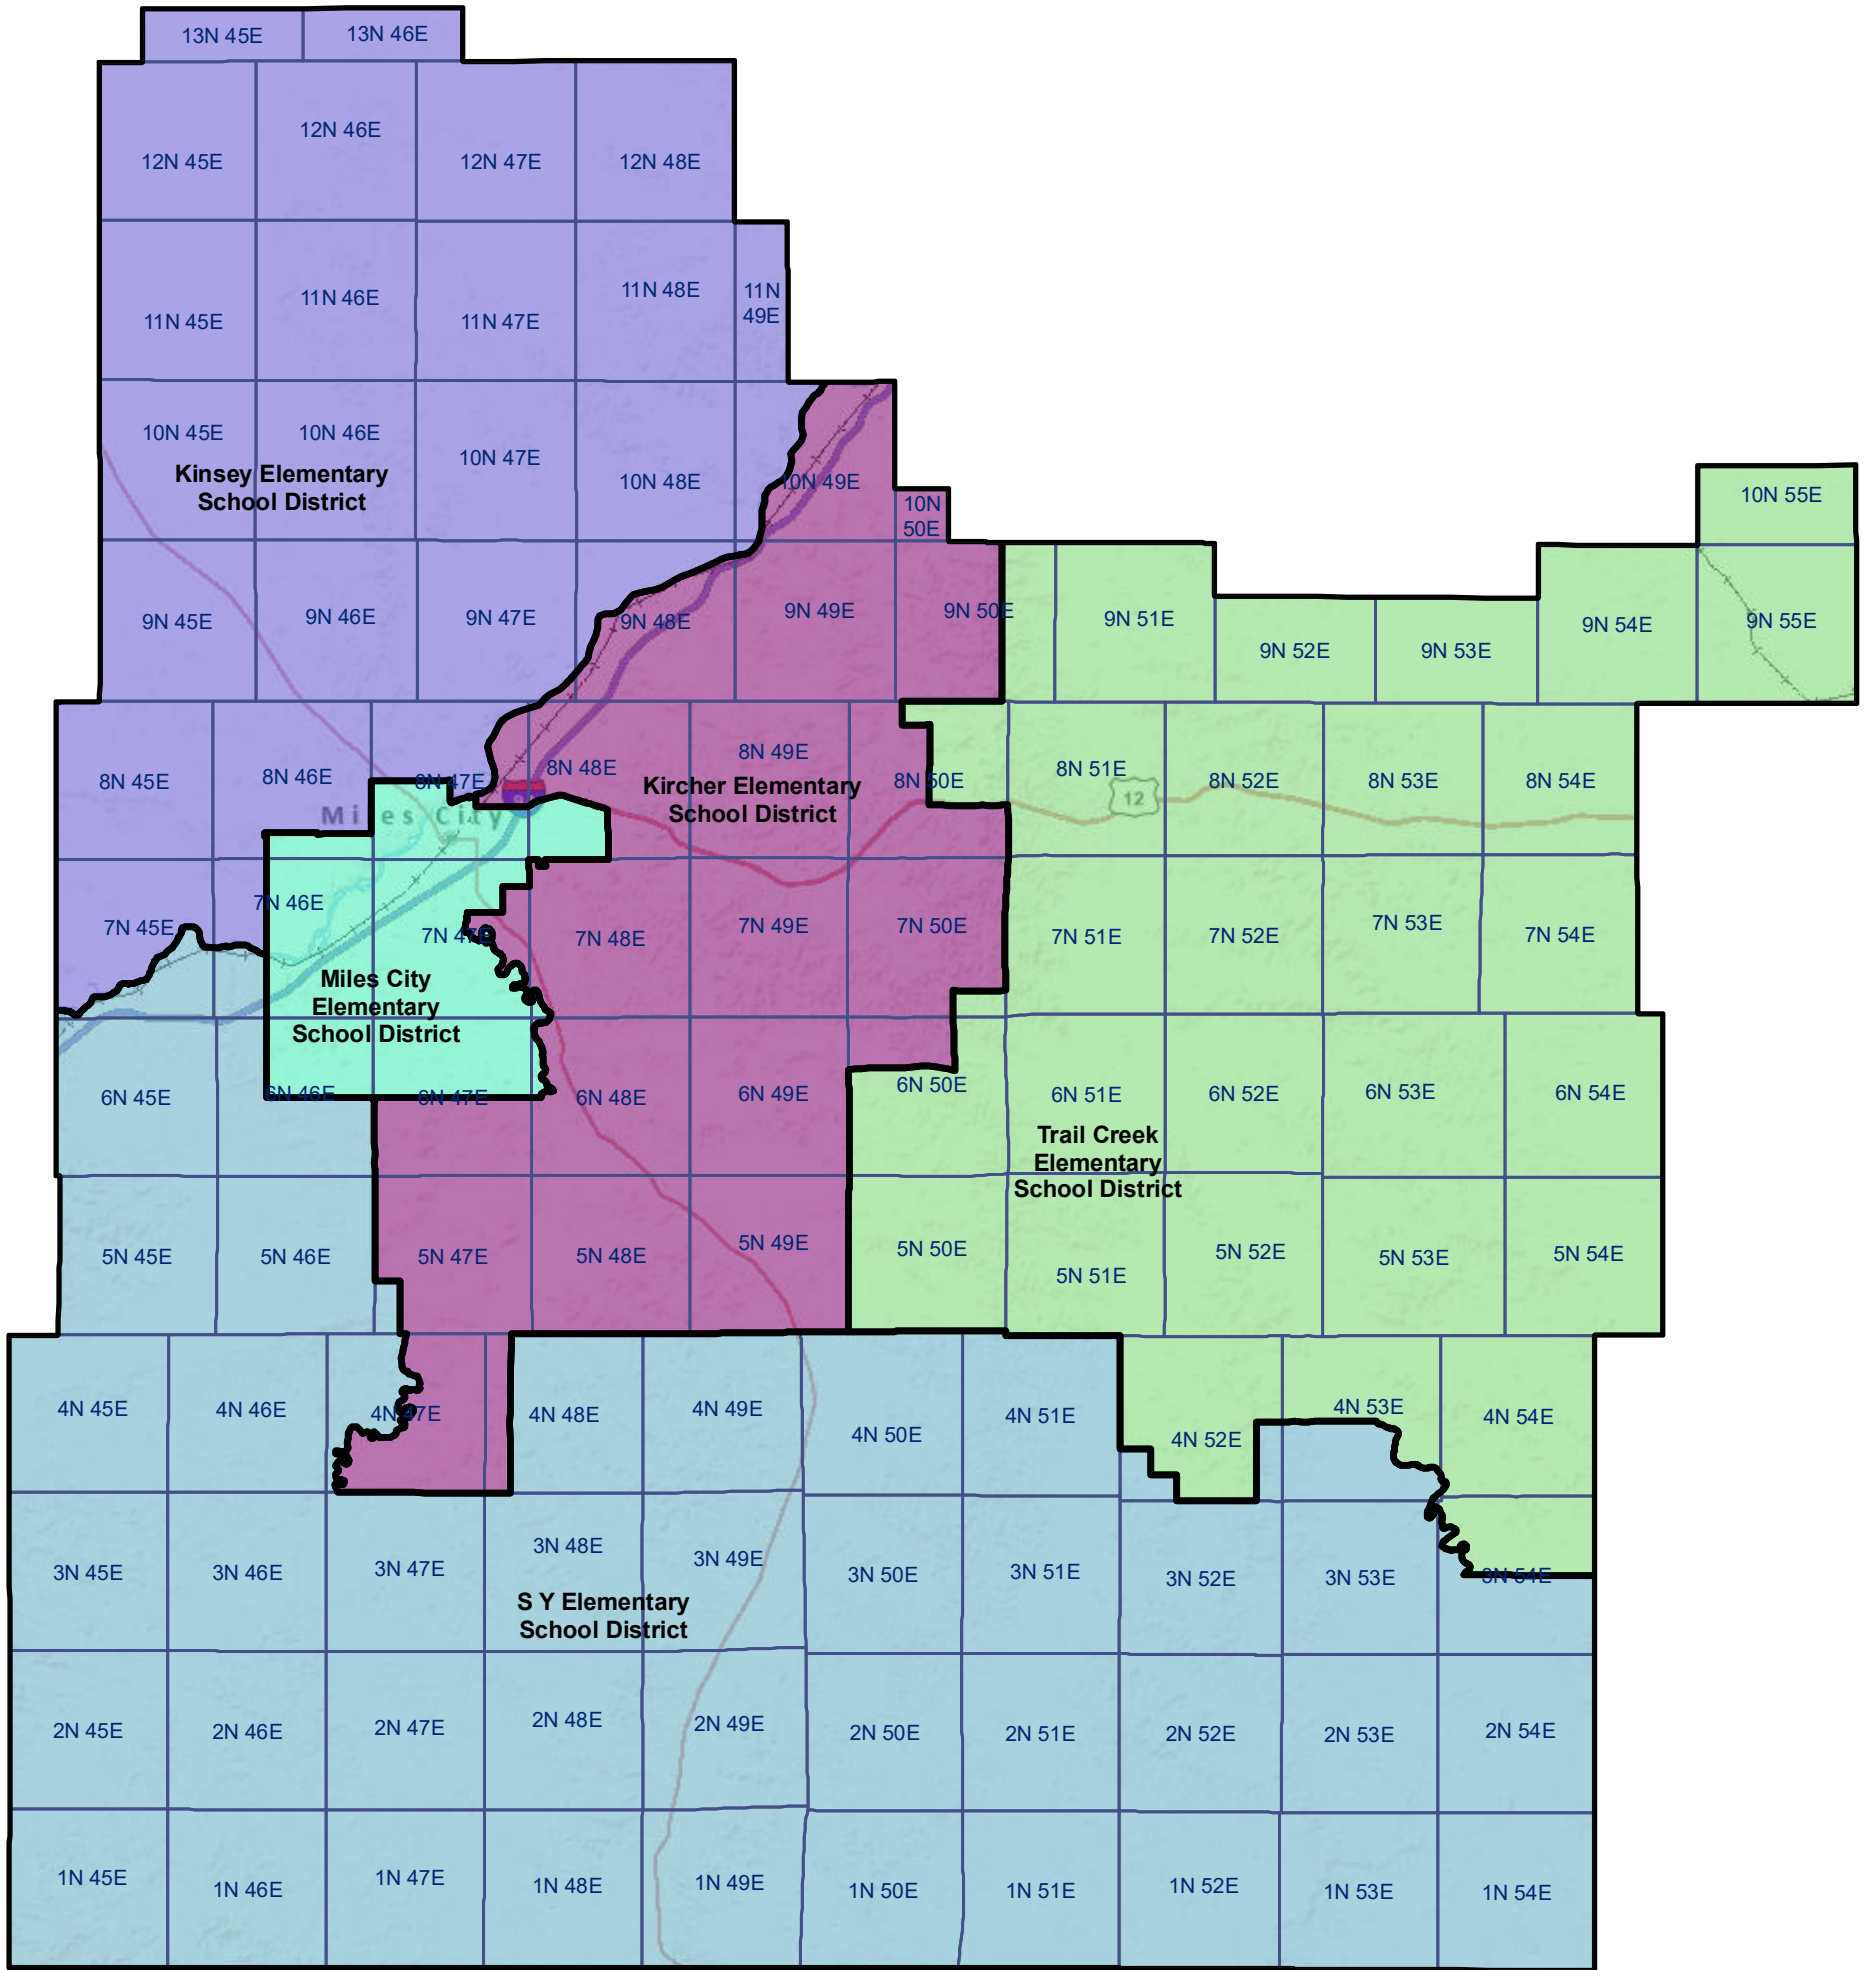

# Custer County Elementary and K-12 School Districts

 Township Boundary

*School District Boundaries are from the U.S. Census Bureau*

Custer County School Districts  
 Montana State Library | Created on 10/30/2024  
 U.S. Census Bureau - School District Review Program  
 Meghan Burns | mburns2@mt.gov | 406.444.1550