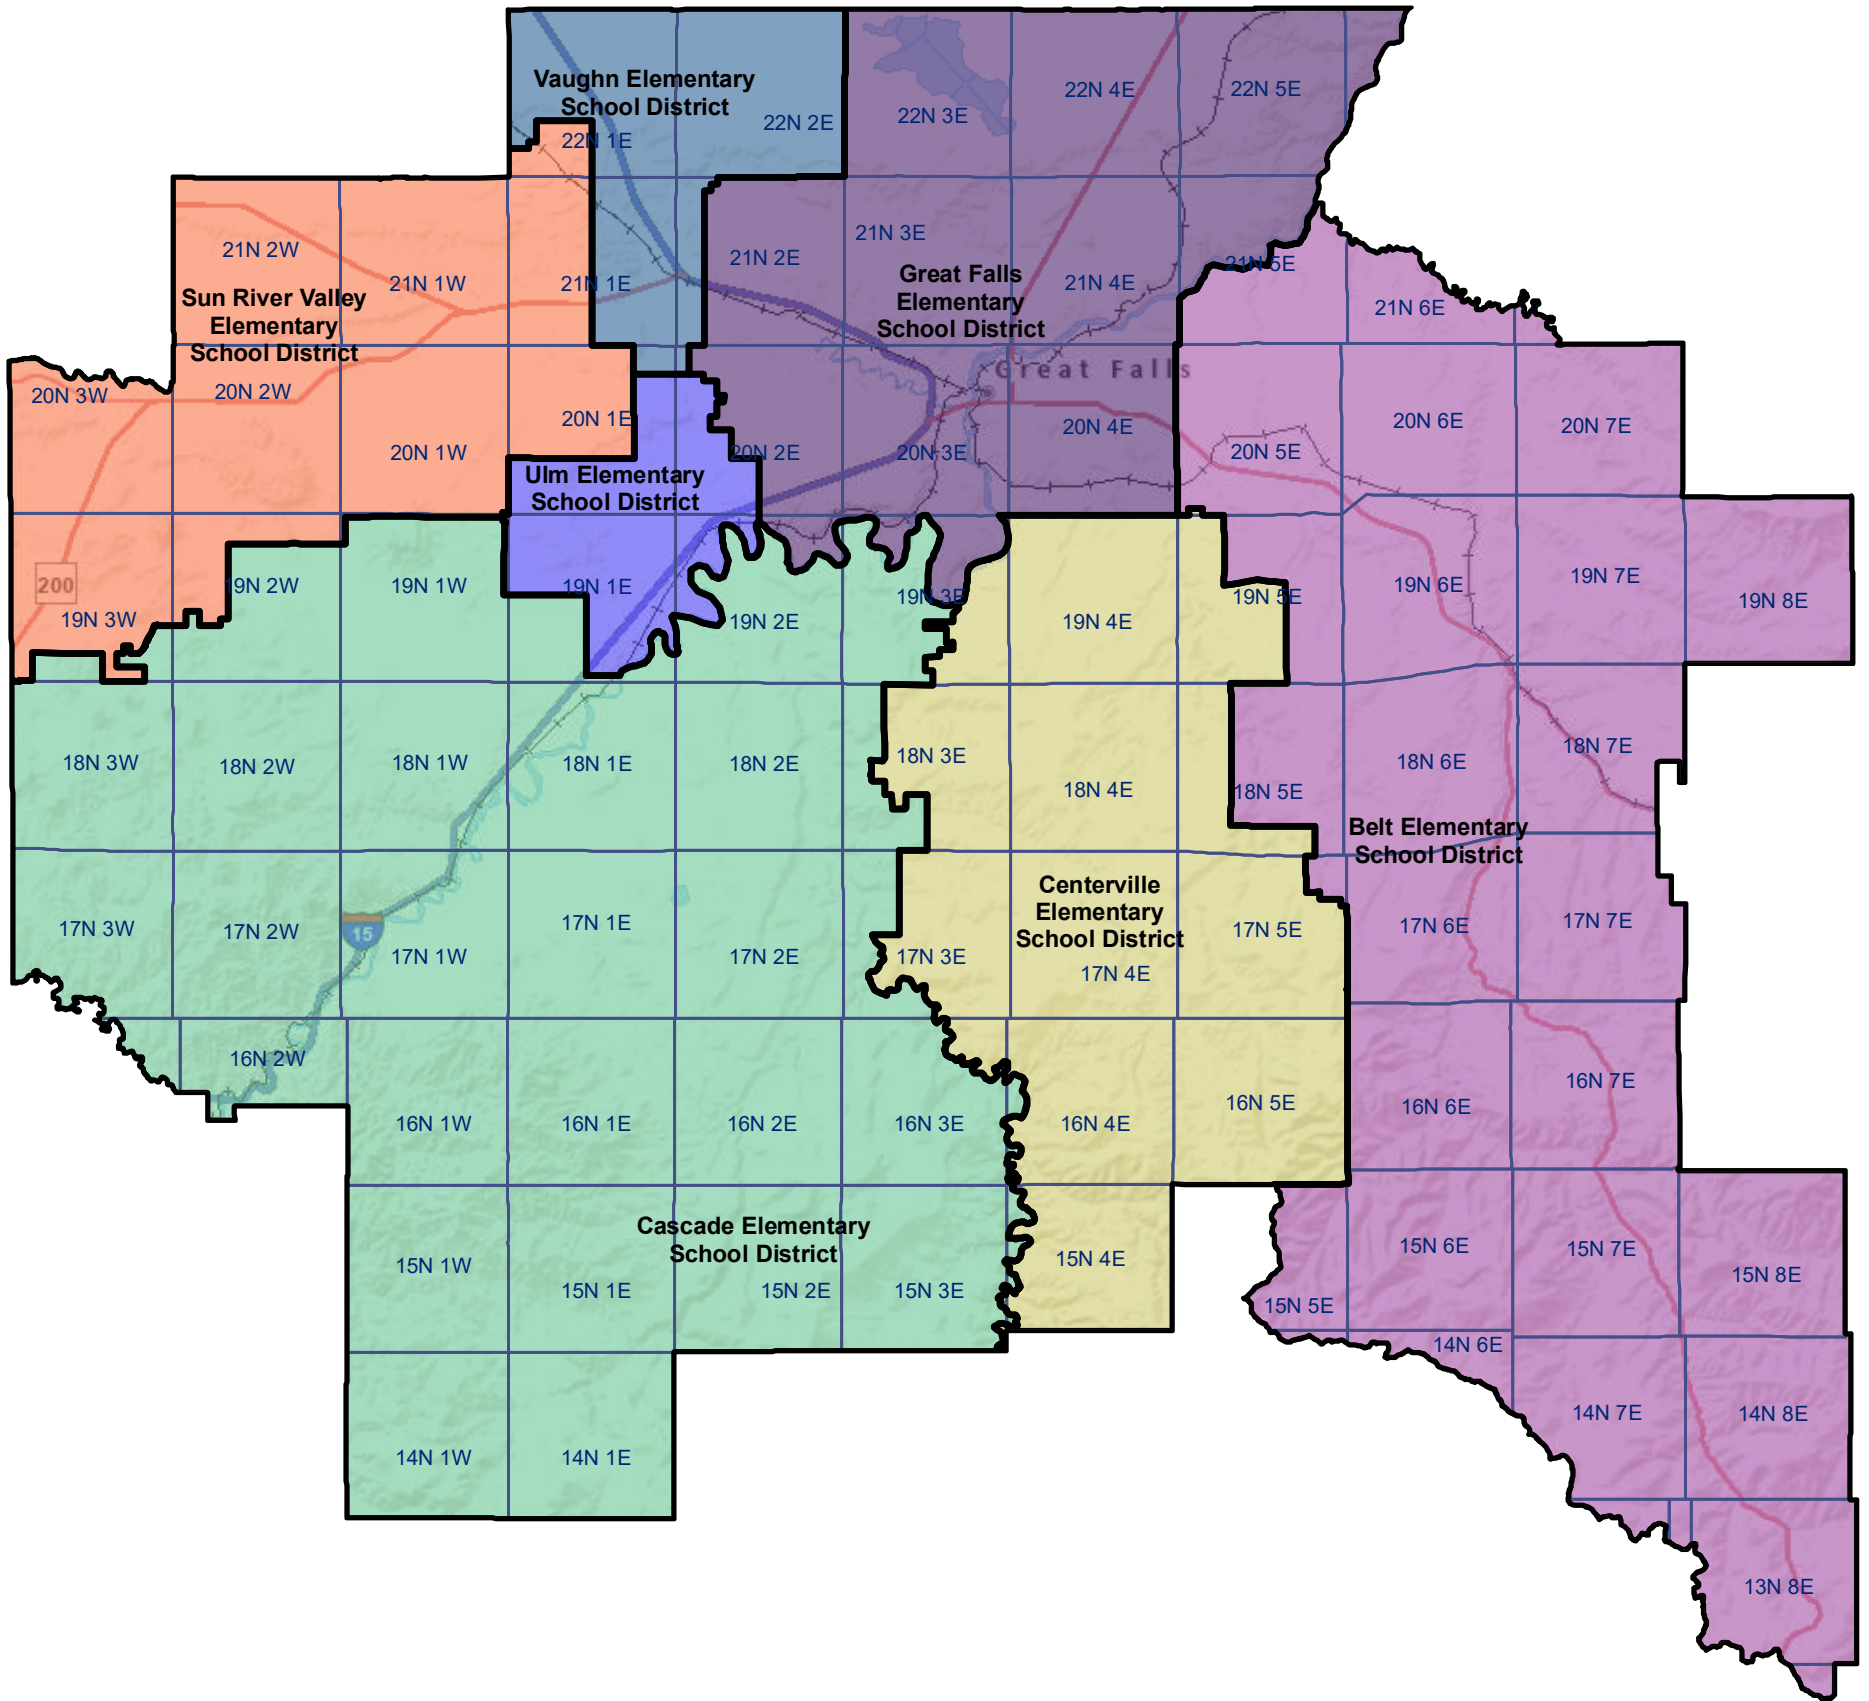

Cascade County Elementary and K-12 School Districts

 Township Boundary

School District Boundaries are from the U.S. Census Bureau

Cascade County School Districts
Montana State Library | Created on 10/30/2024
U.S. Census Bureau - School District Review Program
Meghan Burns | mburns2@mt.gov | 406.444.1550