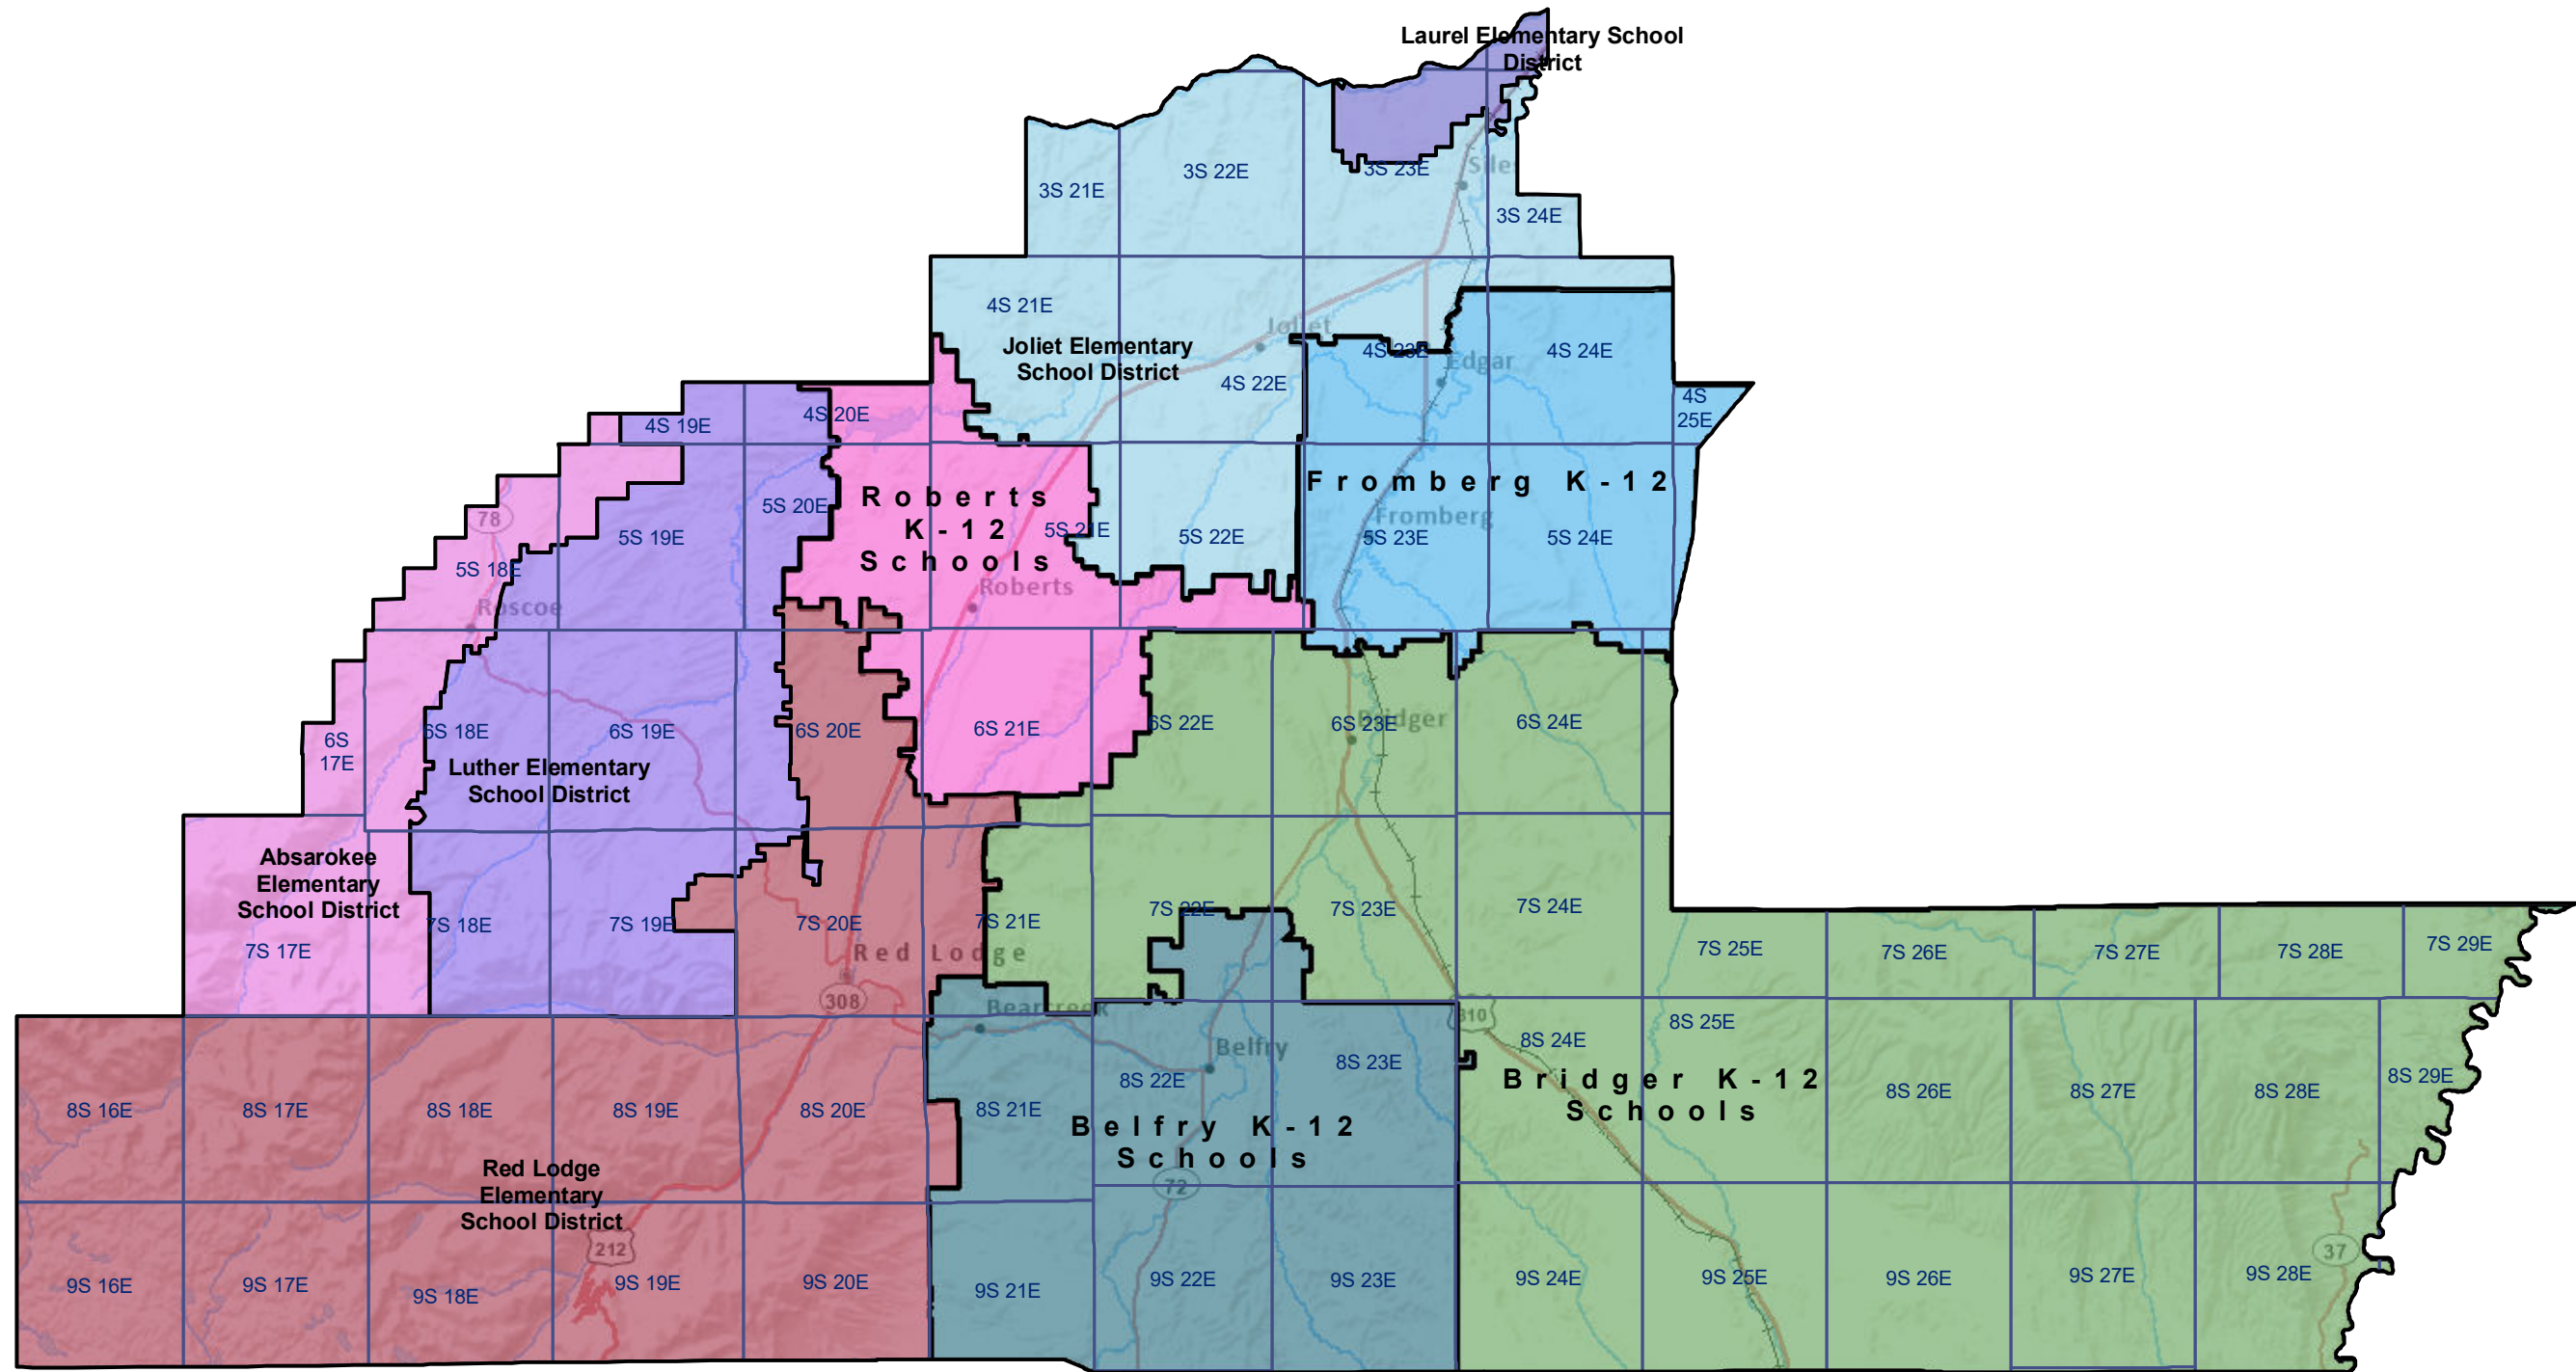

Carbon County Elementary and K-12 School Districts

 Township Boundary

School District Boundaries are from the U.S. Census Bureau

Carbon County School Districts
Montana State Library | Created on 10/30/2024
U.S. Census Bureau - School District Review Program
Meghan Burns | mburns2@mt.gov | 406.444.1550