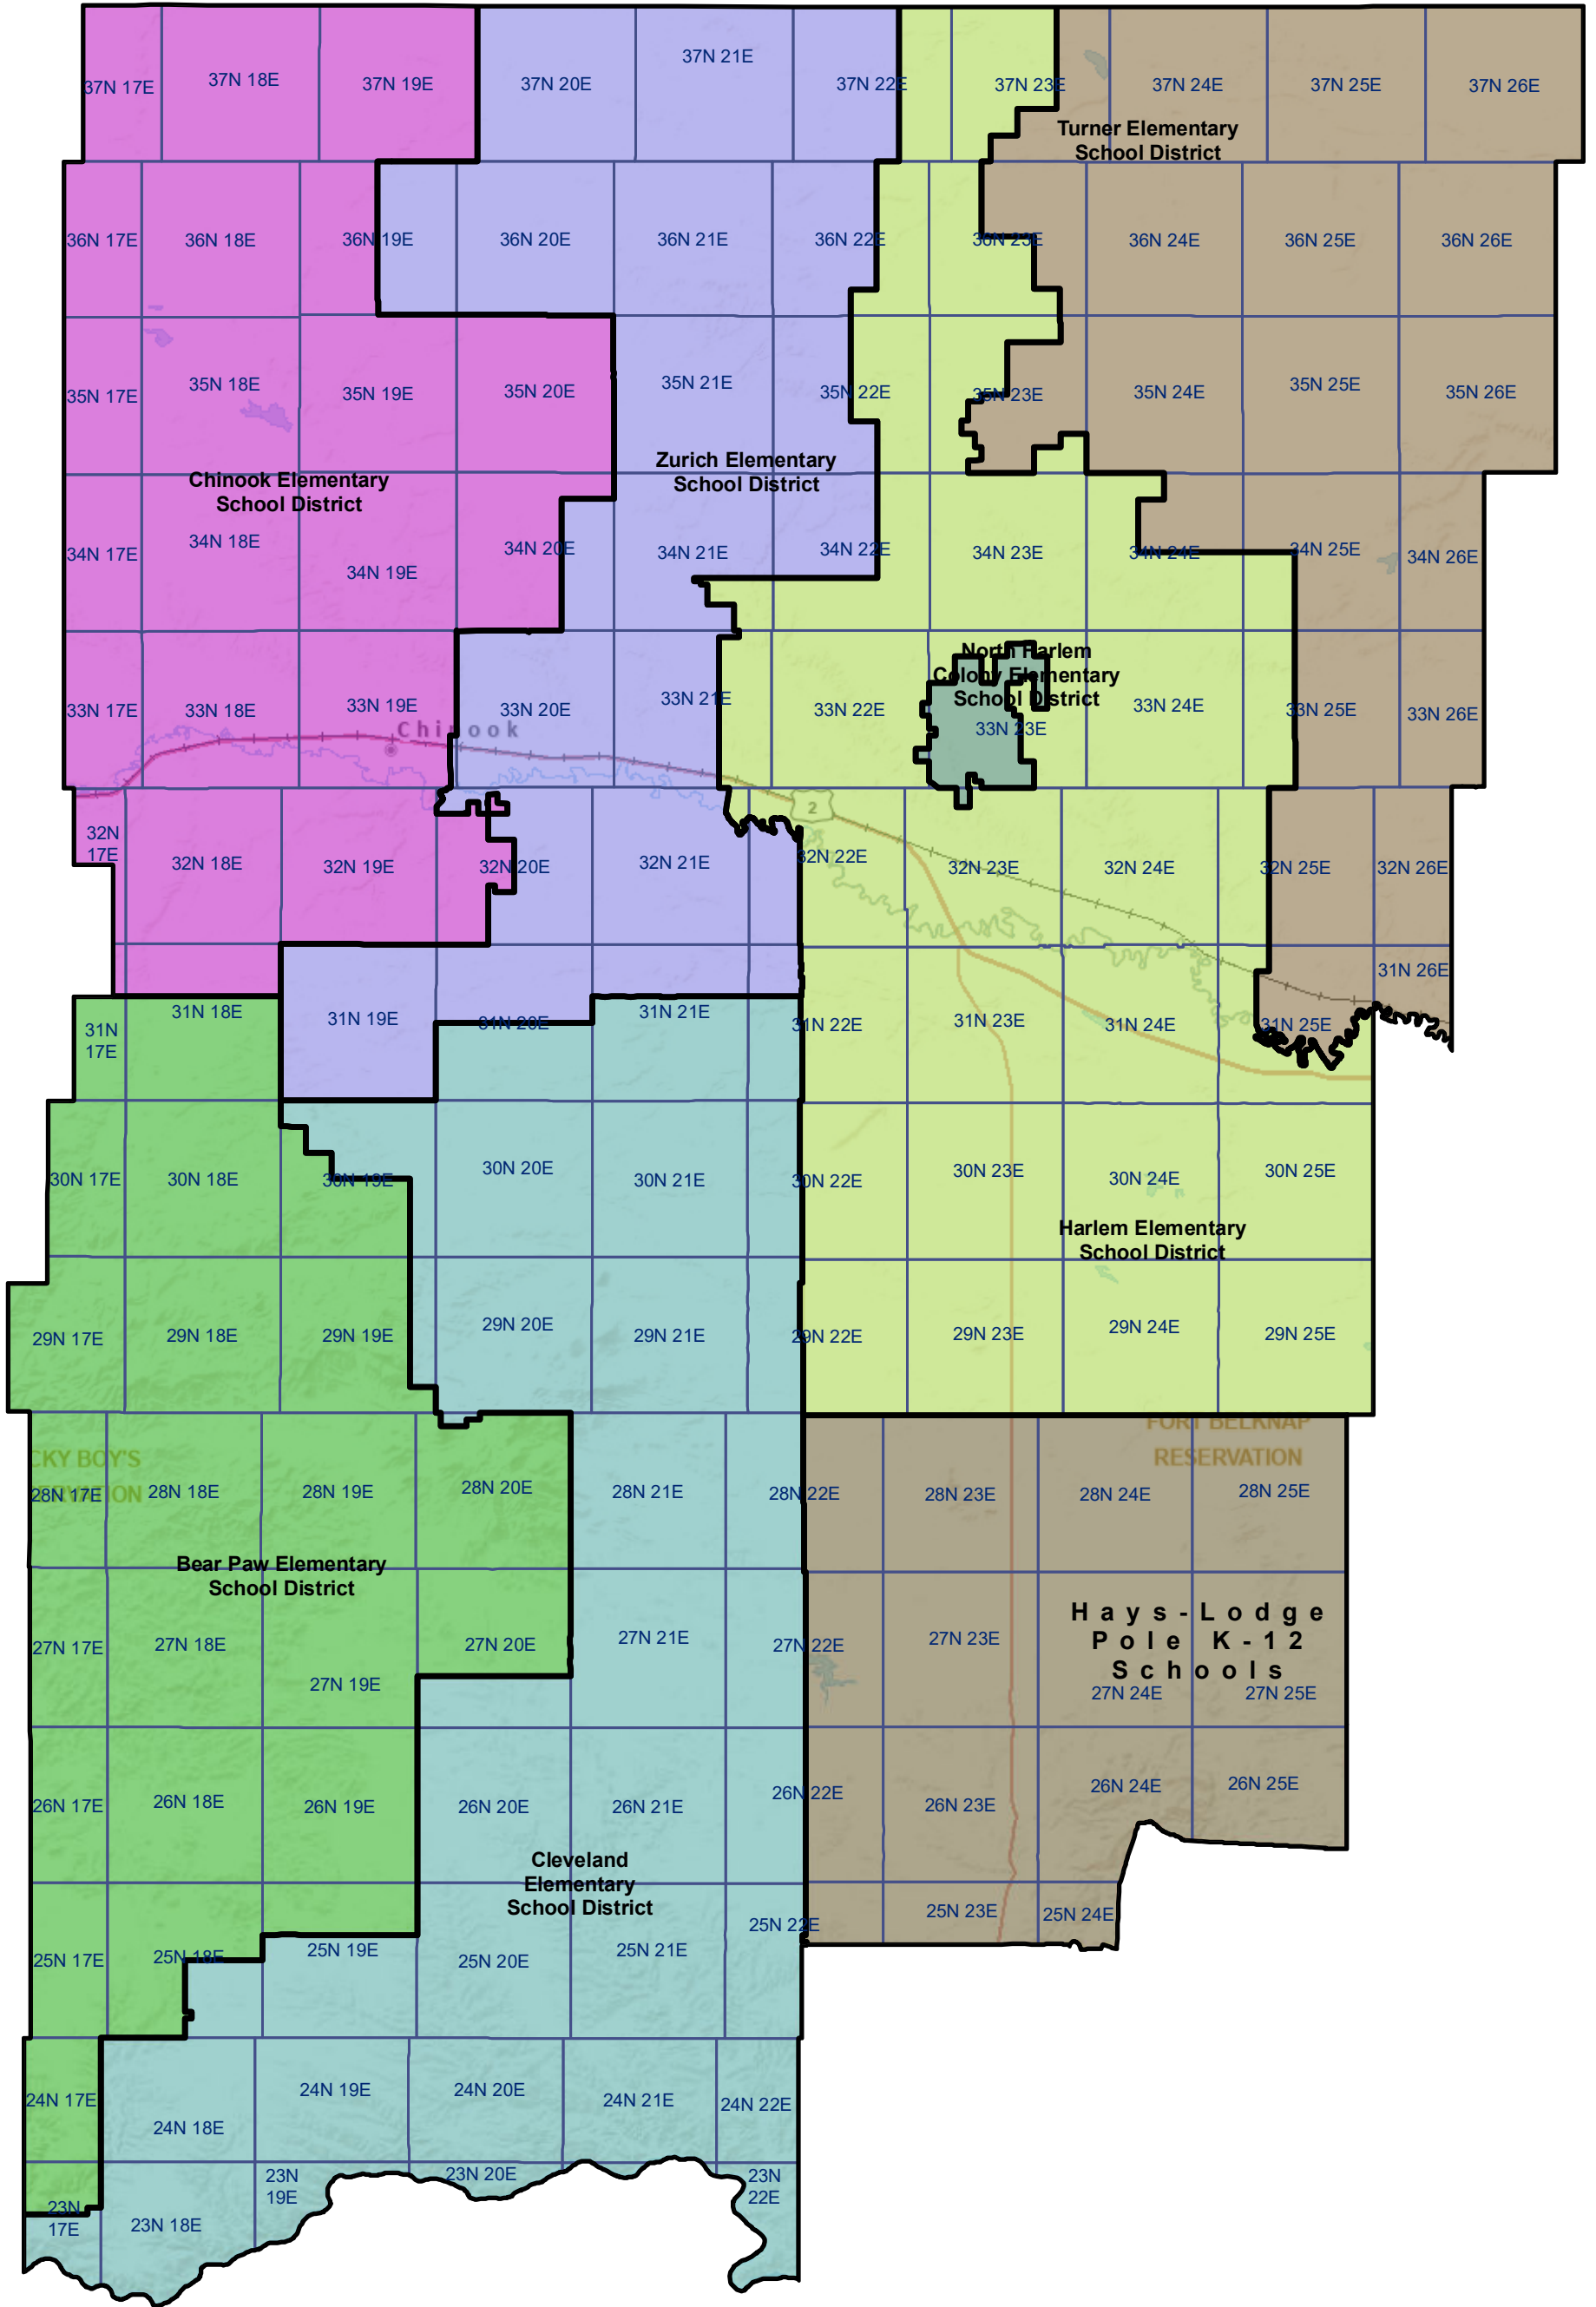

Blaine County Elementary and K-12 School Districts

 Township Boundary

School District Boundaries are from the U.S. Census Bureau

Blaine County School Districts
 Montana State Library | Created on 10/30/2024
 U.S. Census Bureau - School District Review Program
 Meghan Burns | mburns2@mt.gov | 406.444.1550