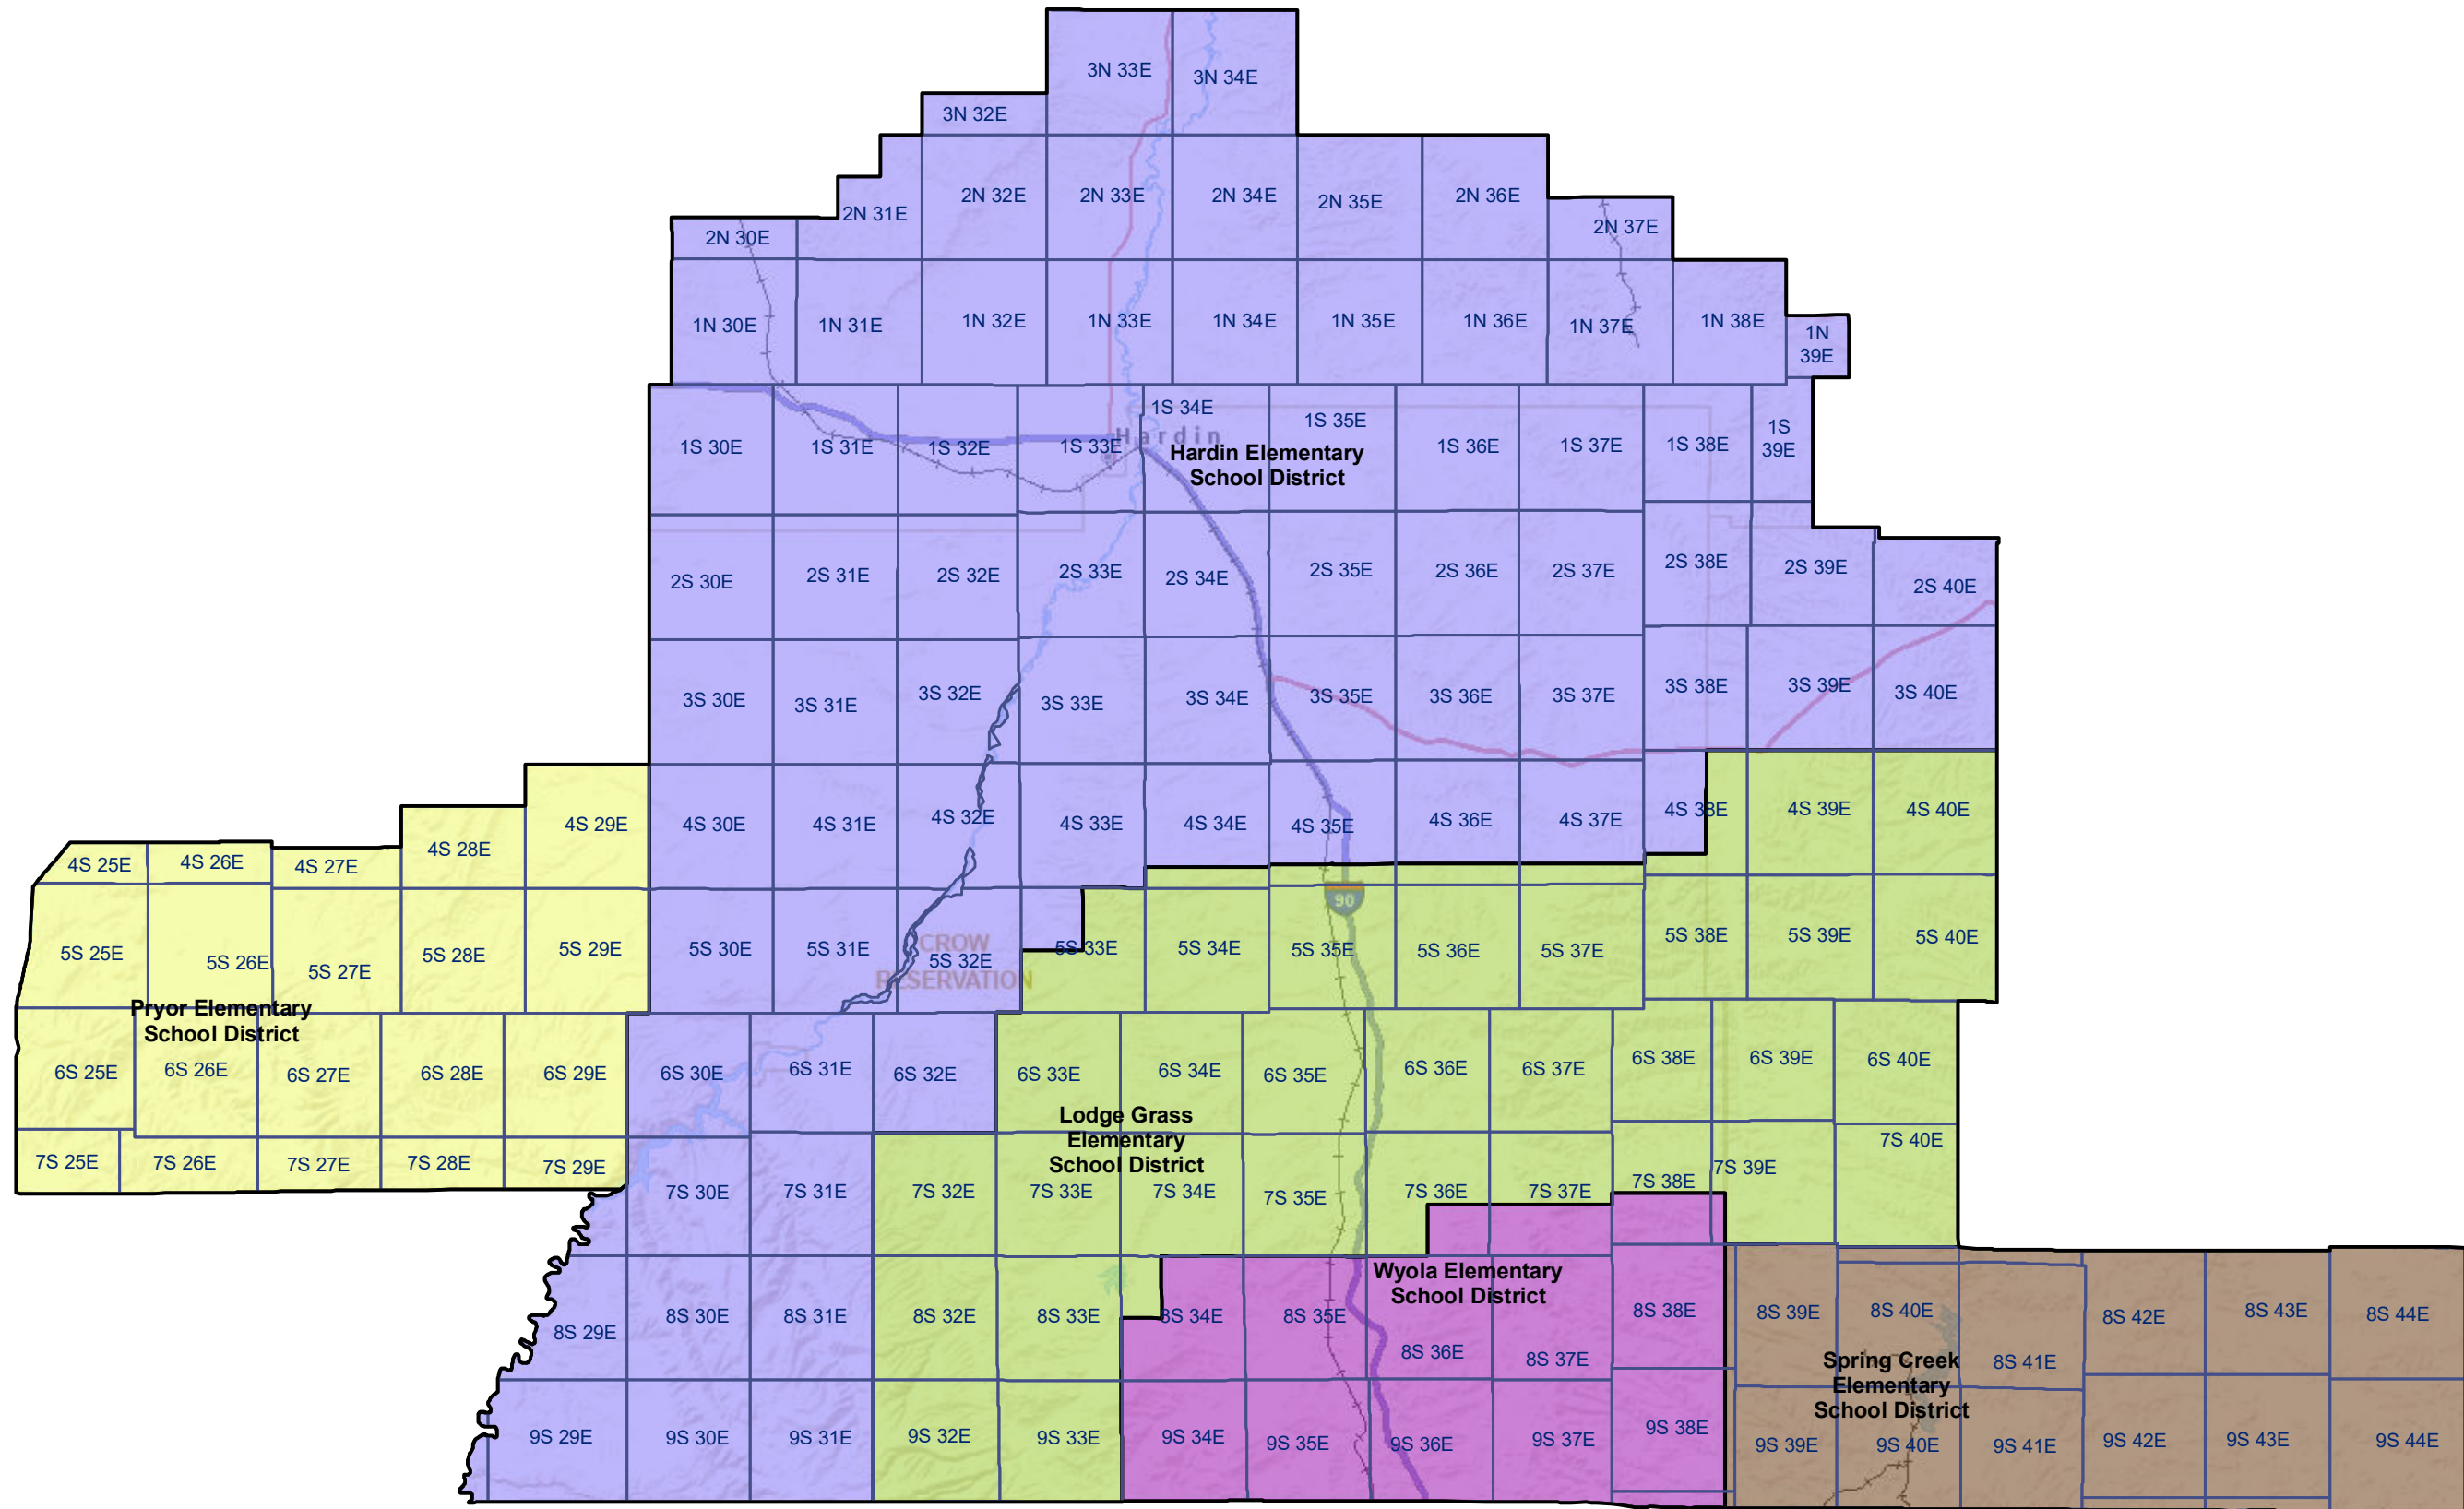

Big Horn County Elementary and K-12 School Districts

 Township Boundary

School District Boundaries are from the U.S. Census Bureau

Big Horn County School Districts
 Montana State Library | Created on 10/30/2024
 U.S. Census Bureau - School District Review Program
 Meghan Burns | mburns2@mt.gov | 406.444.1550