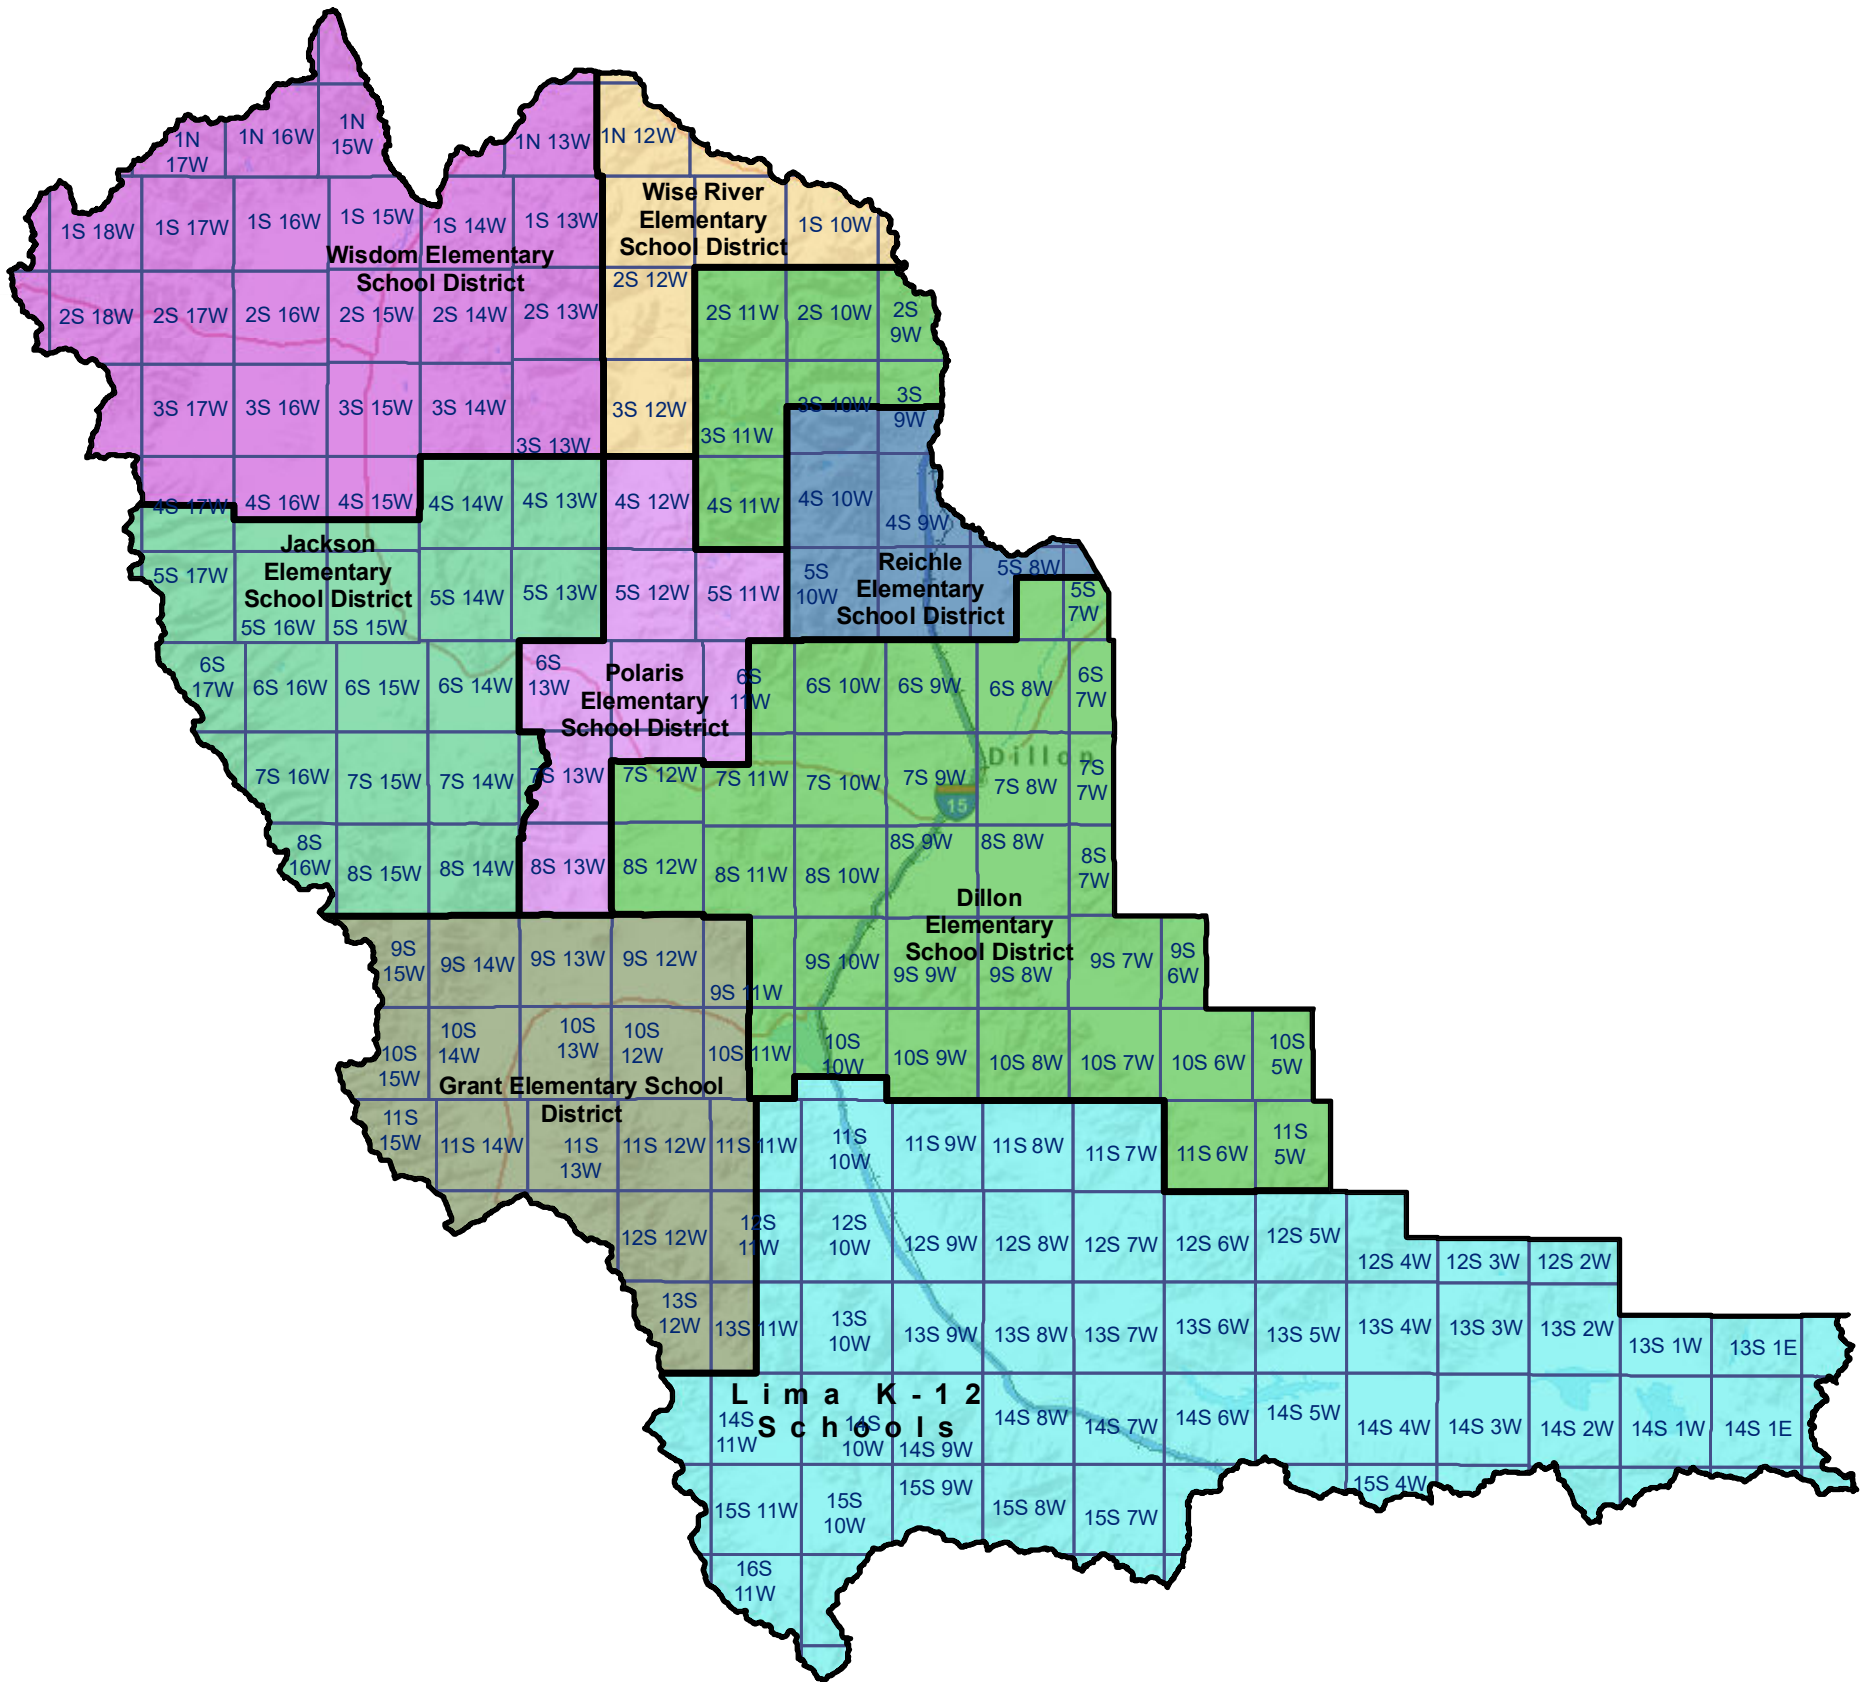

# Beaverhead County Elementary and K-12 School Districts

 Township Boundary

*School District Boundaries are from the U.S. Census Bureau*

Beaverhead County School Districts  
 Montana State Library | Created on 10/30/2024  
 U.S. Census Bureau - School District Review Program  
 Meghan Burns | mburns2@mt.gov | 406.444.1550