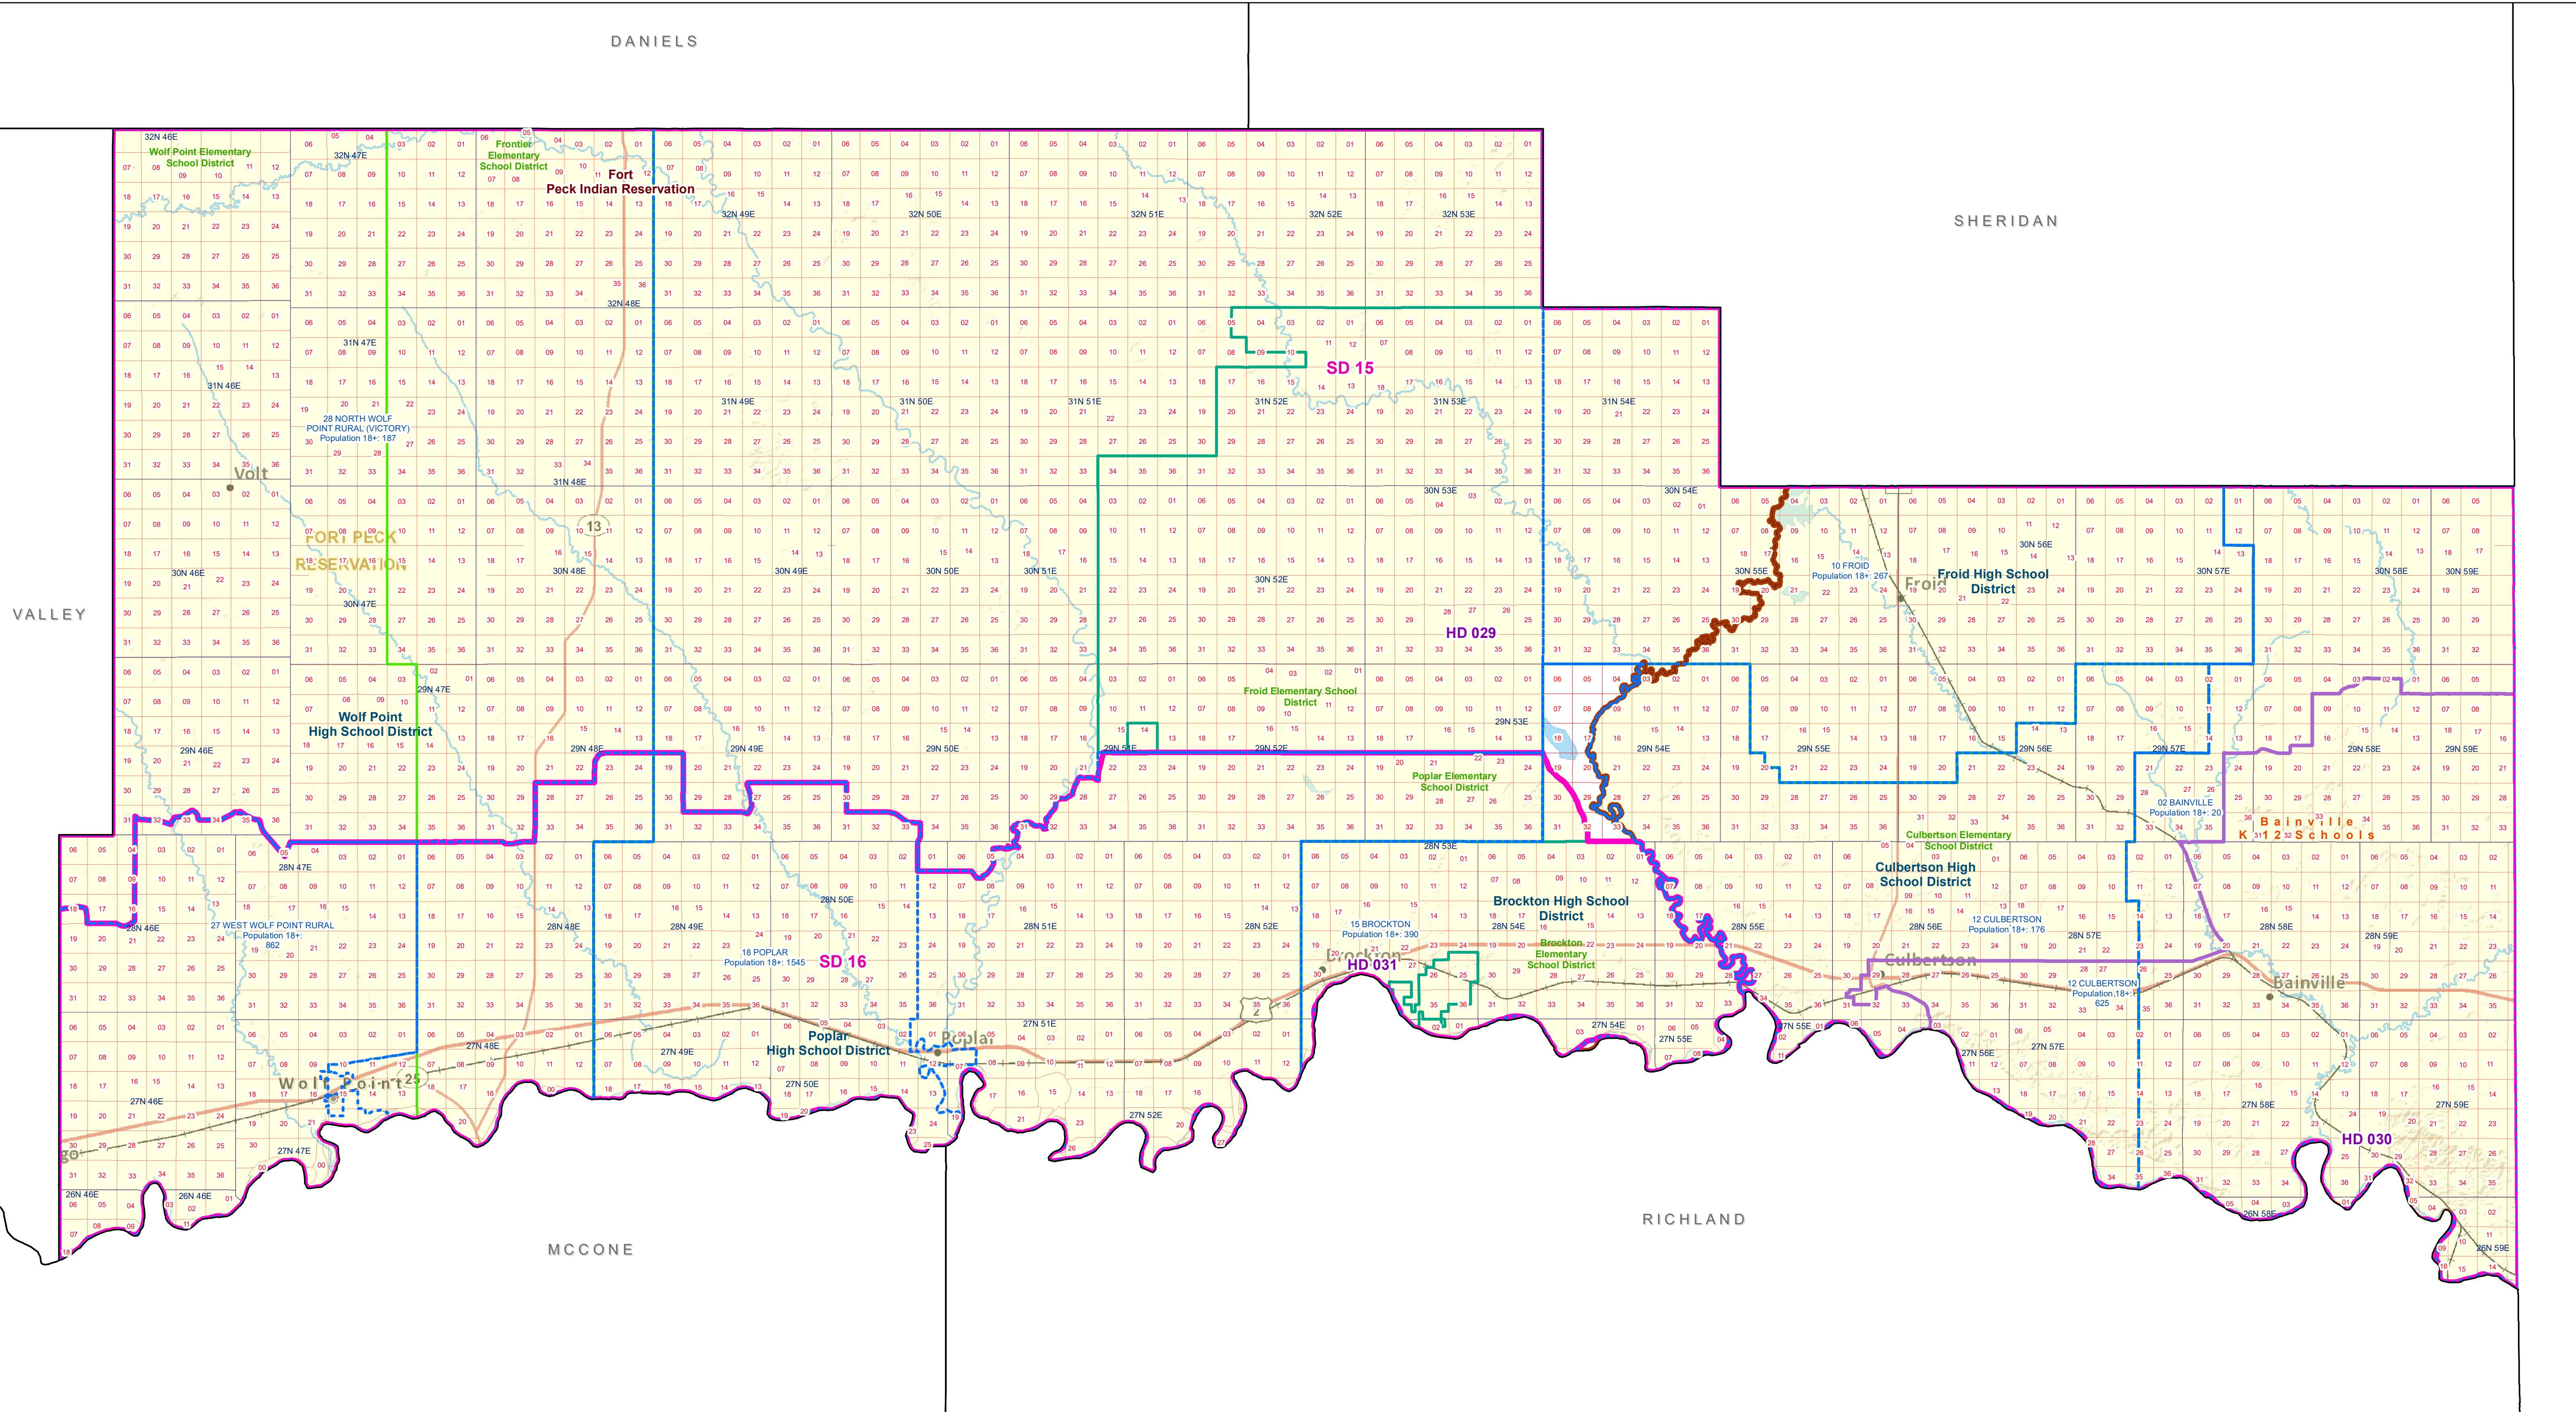

# Roosevelt County Voting Precincts and Legislative Districts

Roosevelt County Districts  
 Montana State Library  
 Created on 3/13/2023  
 Meghan Burns | [GeoEnabledElections@mt.gov](mailto:GeoEnabledElections@mt.gov)  
<https://geoenabled-elections-montana.hub.arcgis.com/>