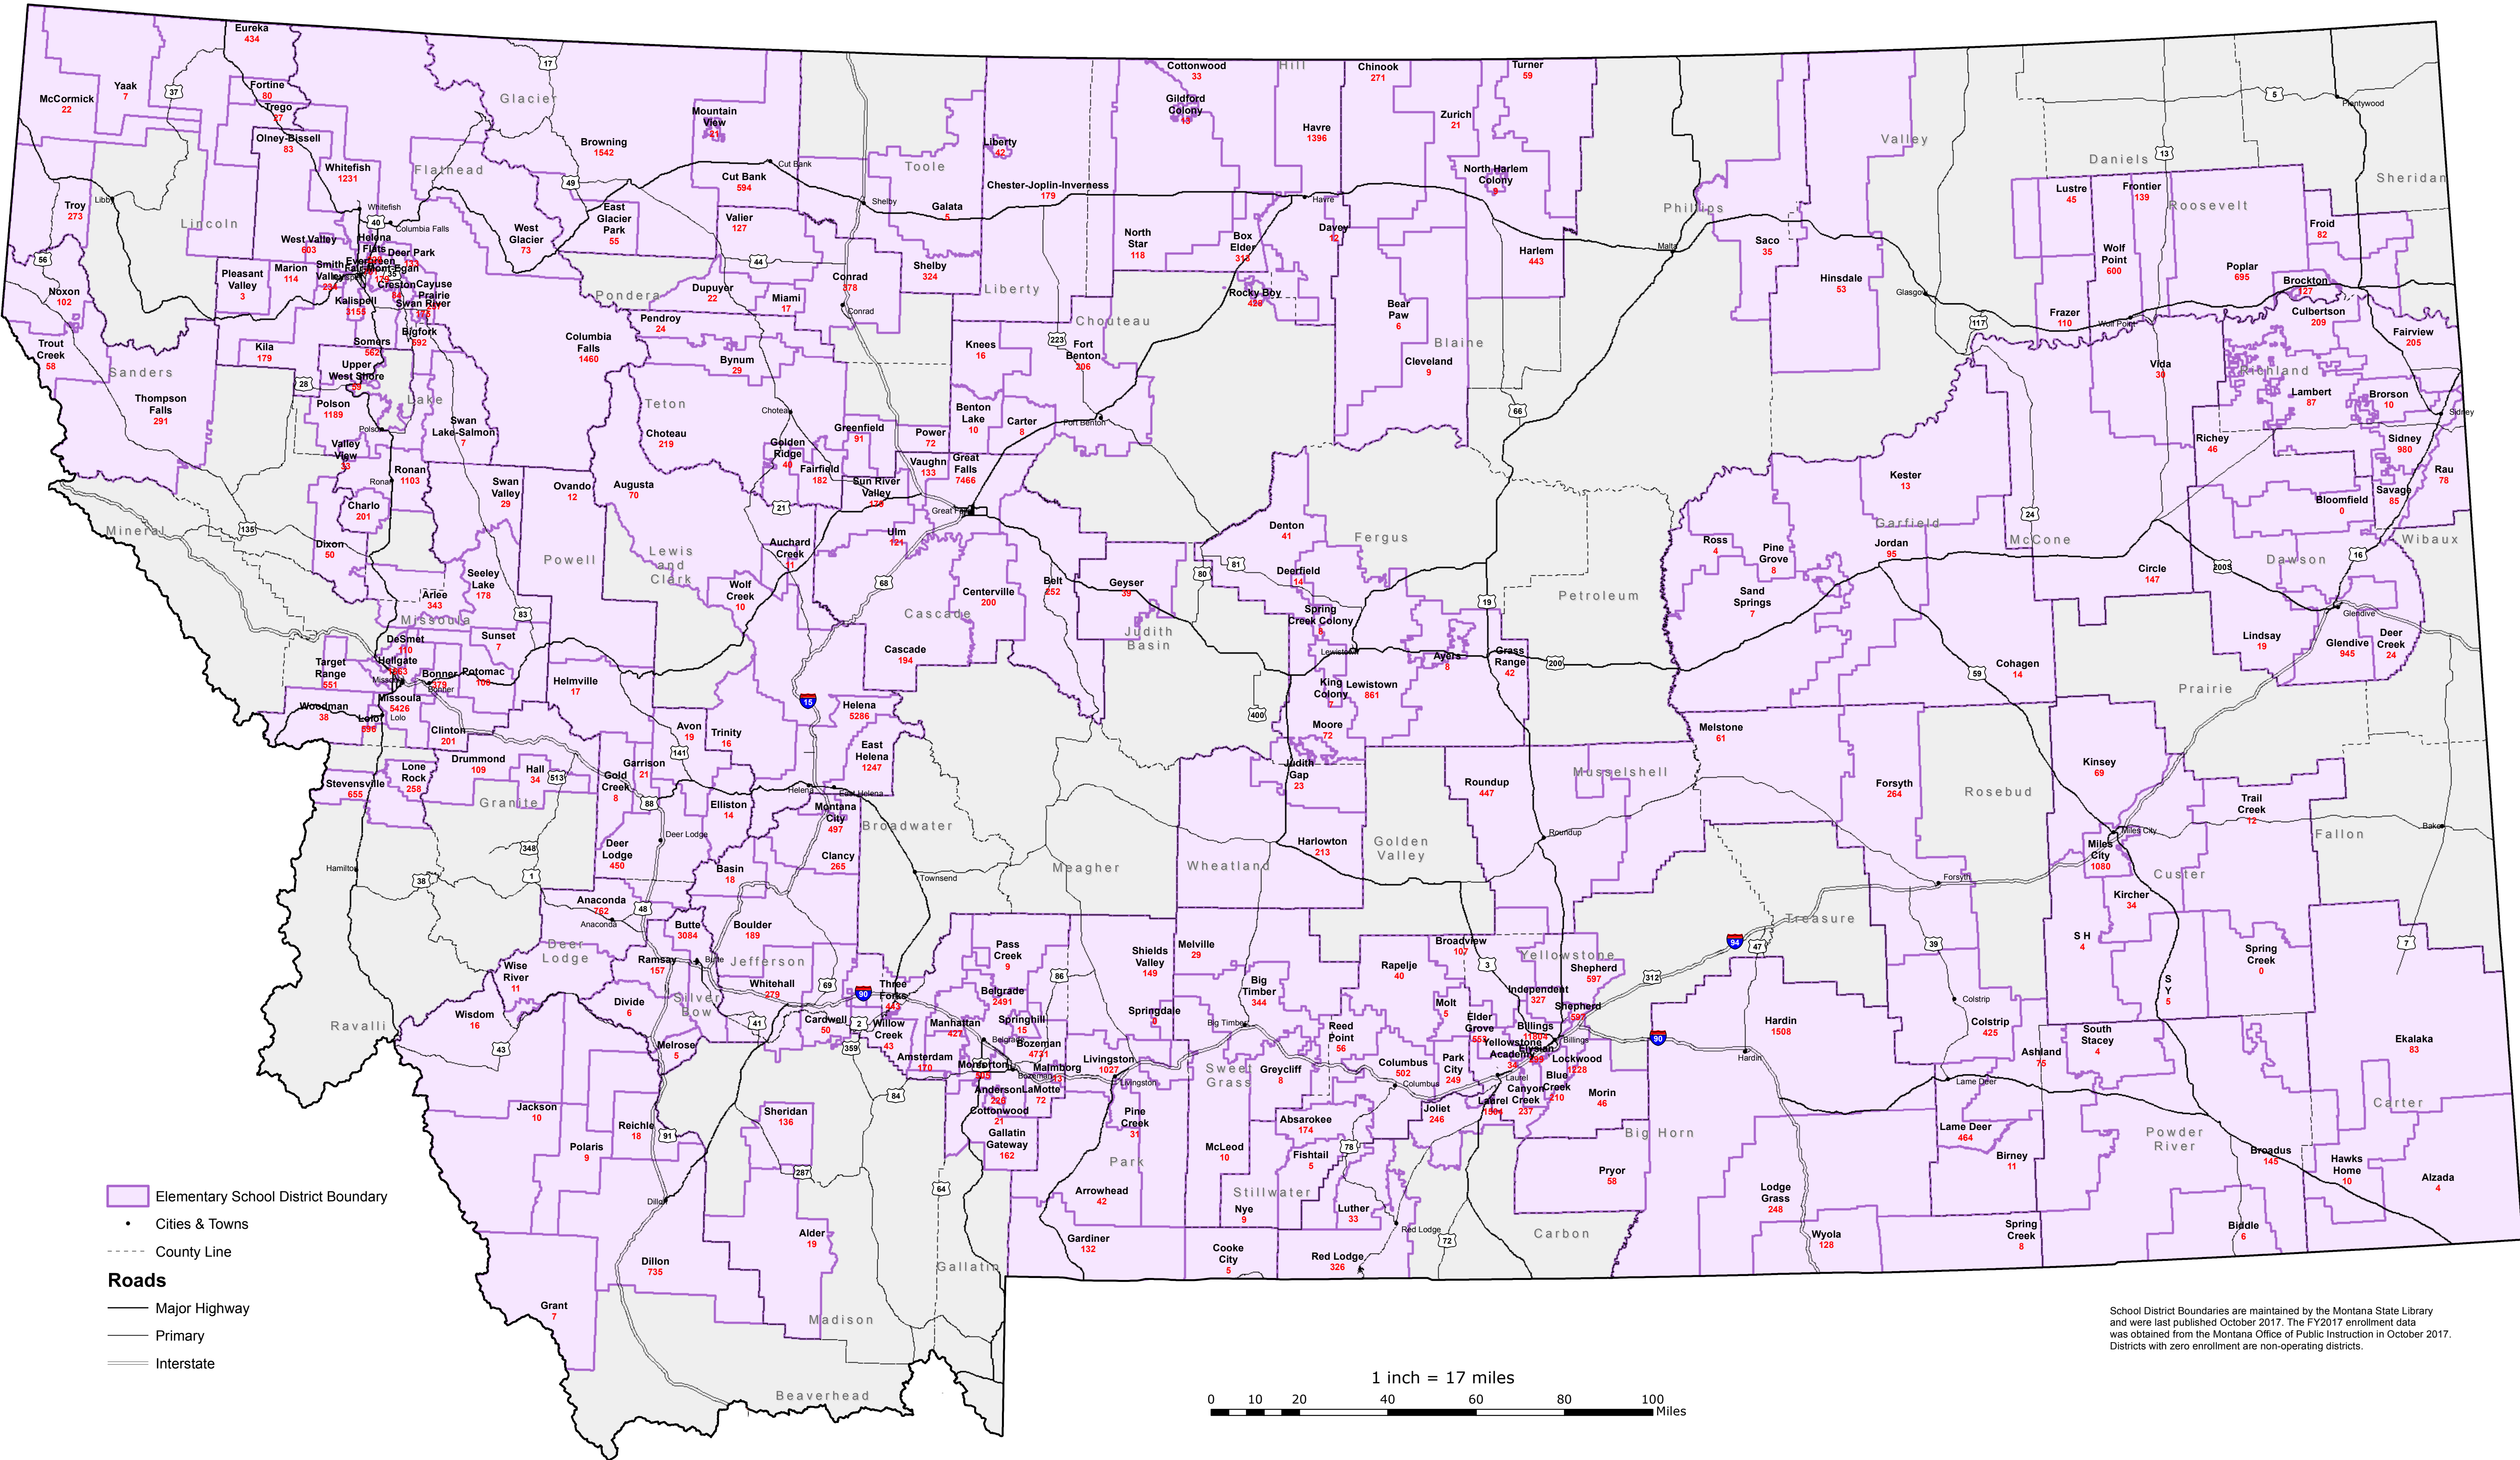

Montana Elementary School Districts With FY2017 Enrollment

- Elementary School District Boundary
 - Cities & Towns
 - County Line
- Roads**
- Major Highway
 - Primary
 - Interstate

1 inch = 17 miles

School District Boundaries are maintained by the Montana State Library and were last published October 2017. The FY2017 enrollment data was obtained from the Montana Office of Public Instruction in October 2017. Districts with zero enrollment are non-operating districts.