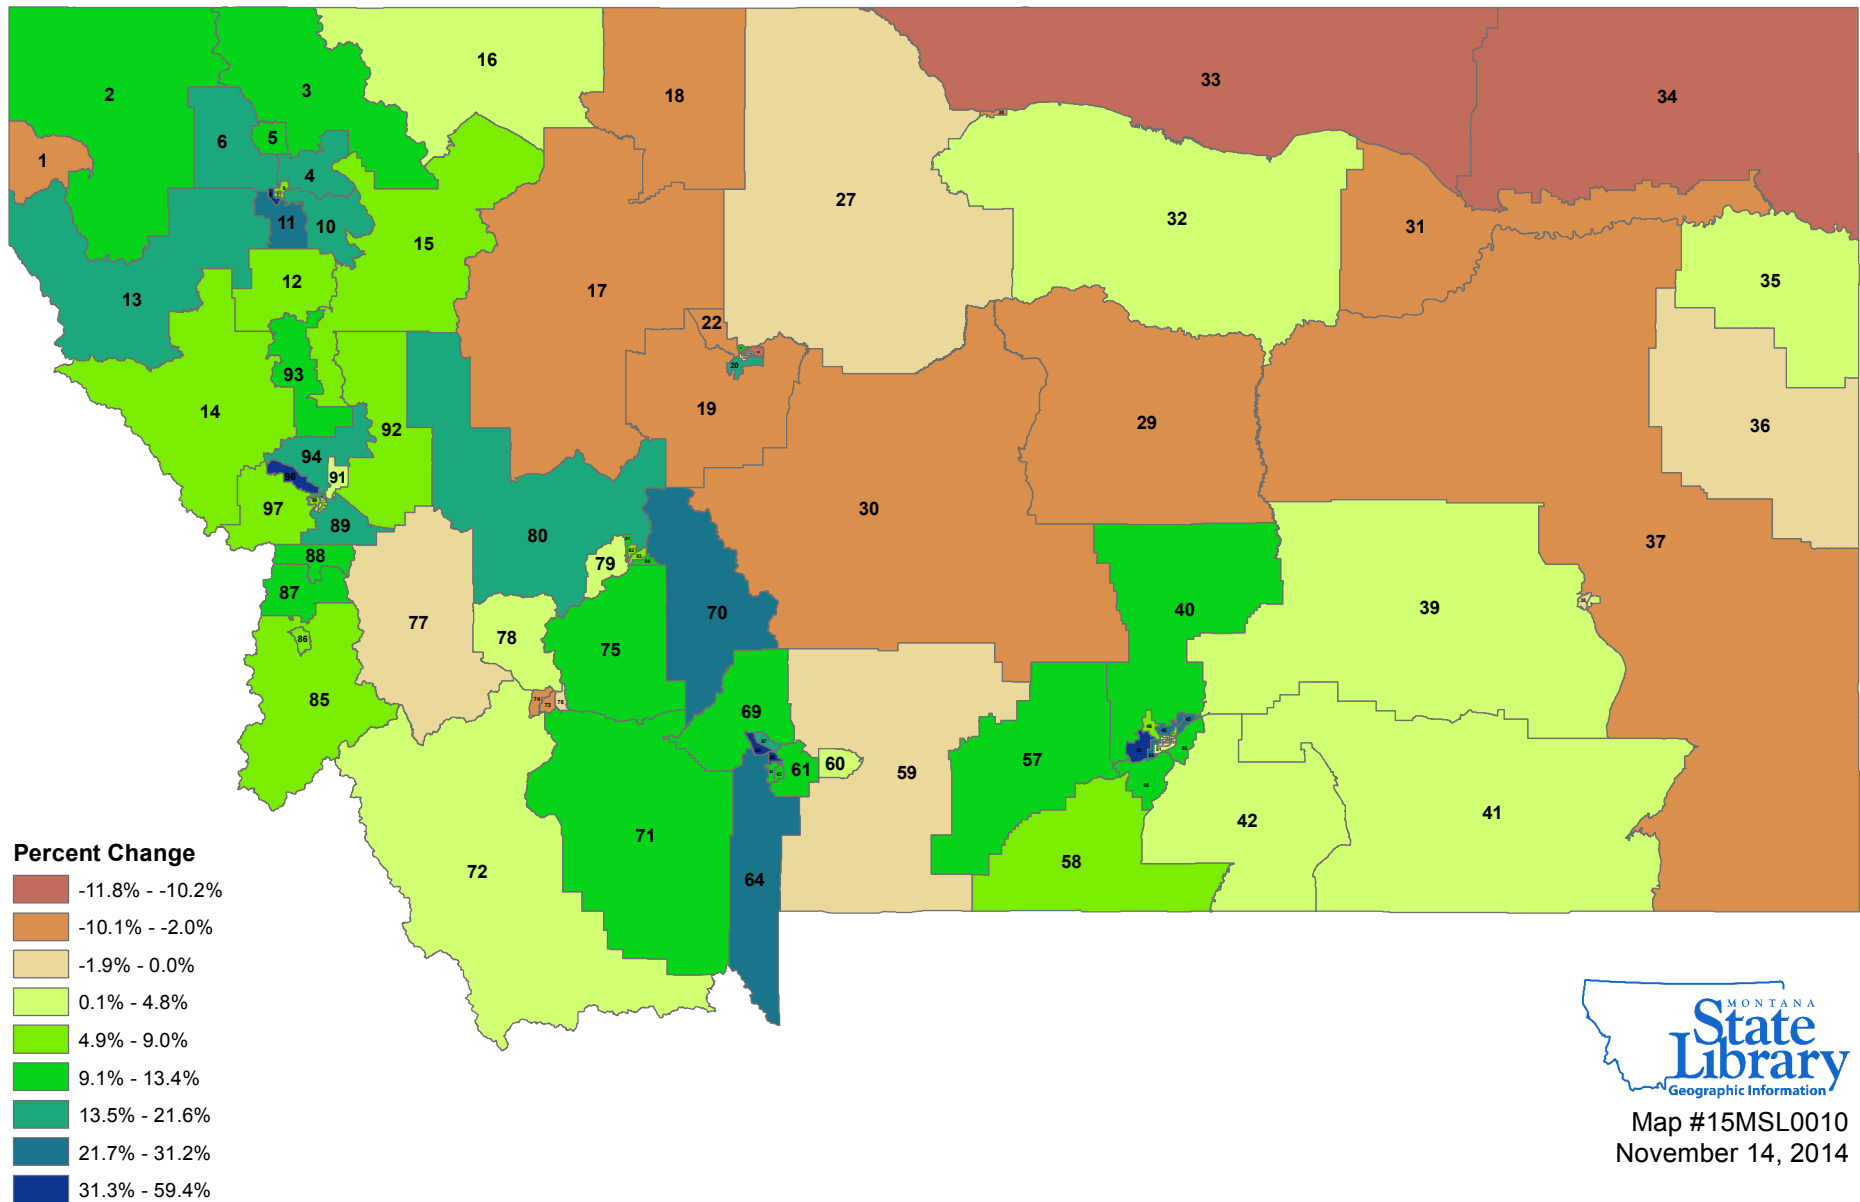

# Population Change in Montana from 2000 to 2010 Census By House District

Map #15MSL0010  
November 14, 2014

Data Source:  
Montana Census and Economic Information Center