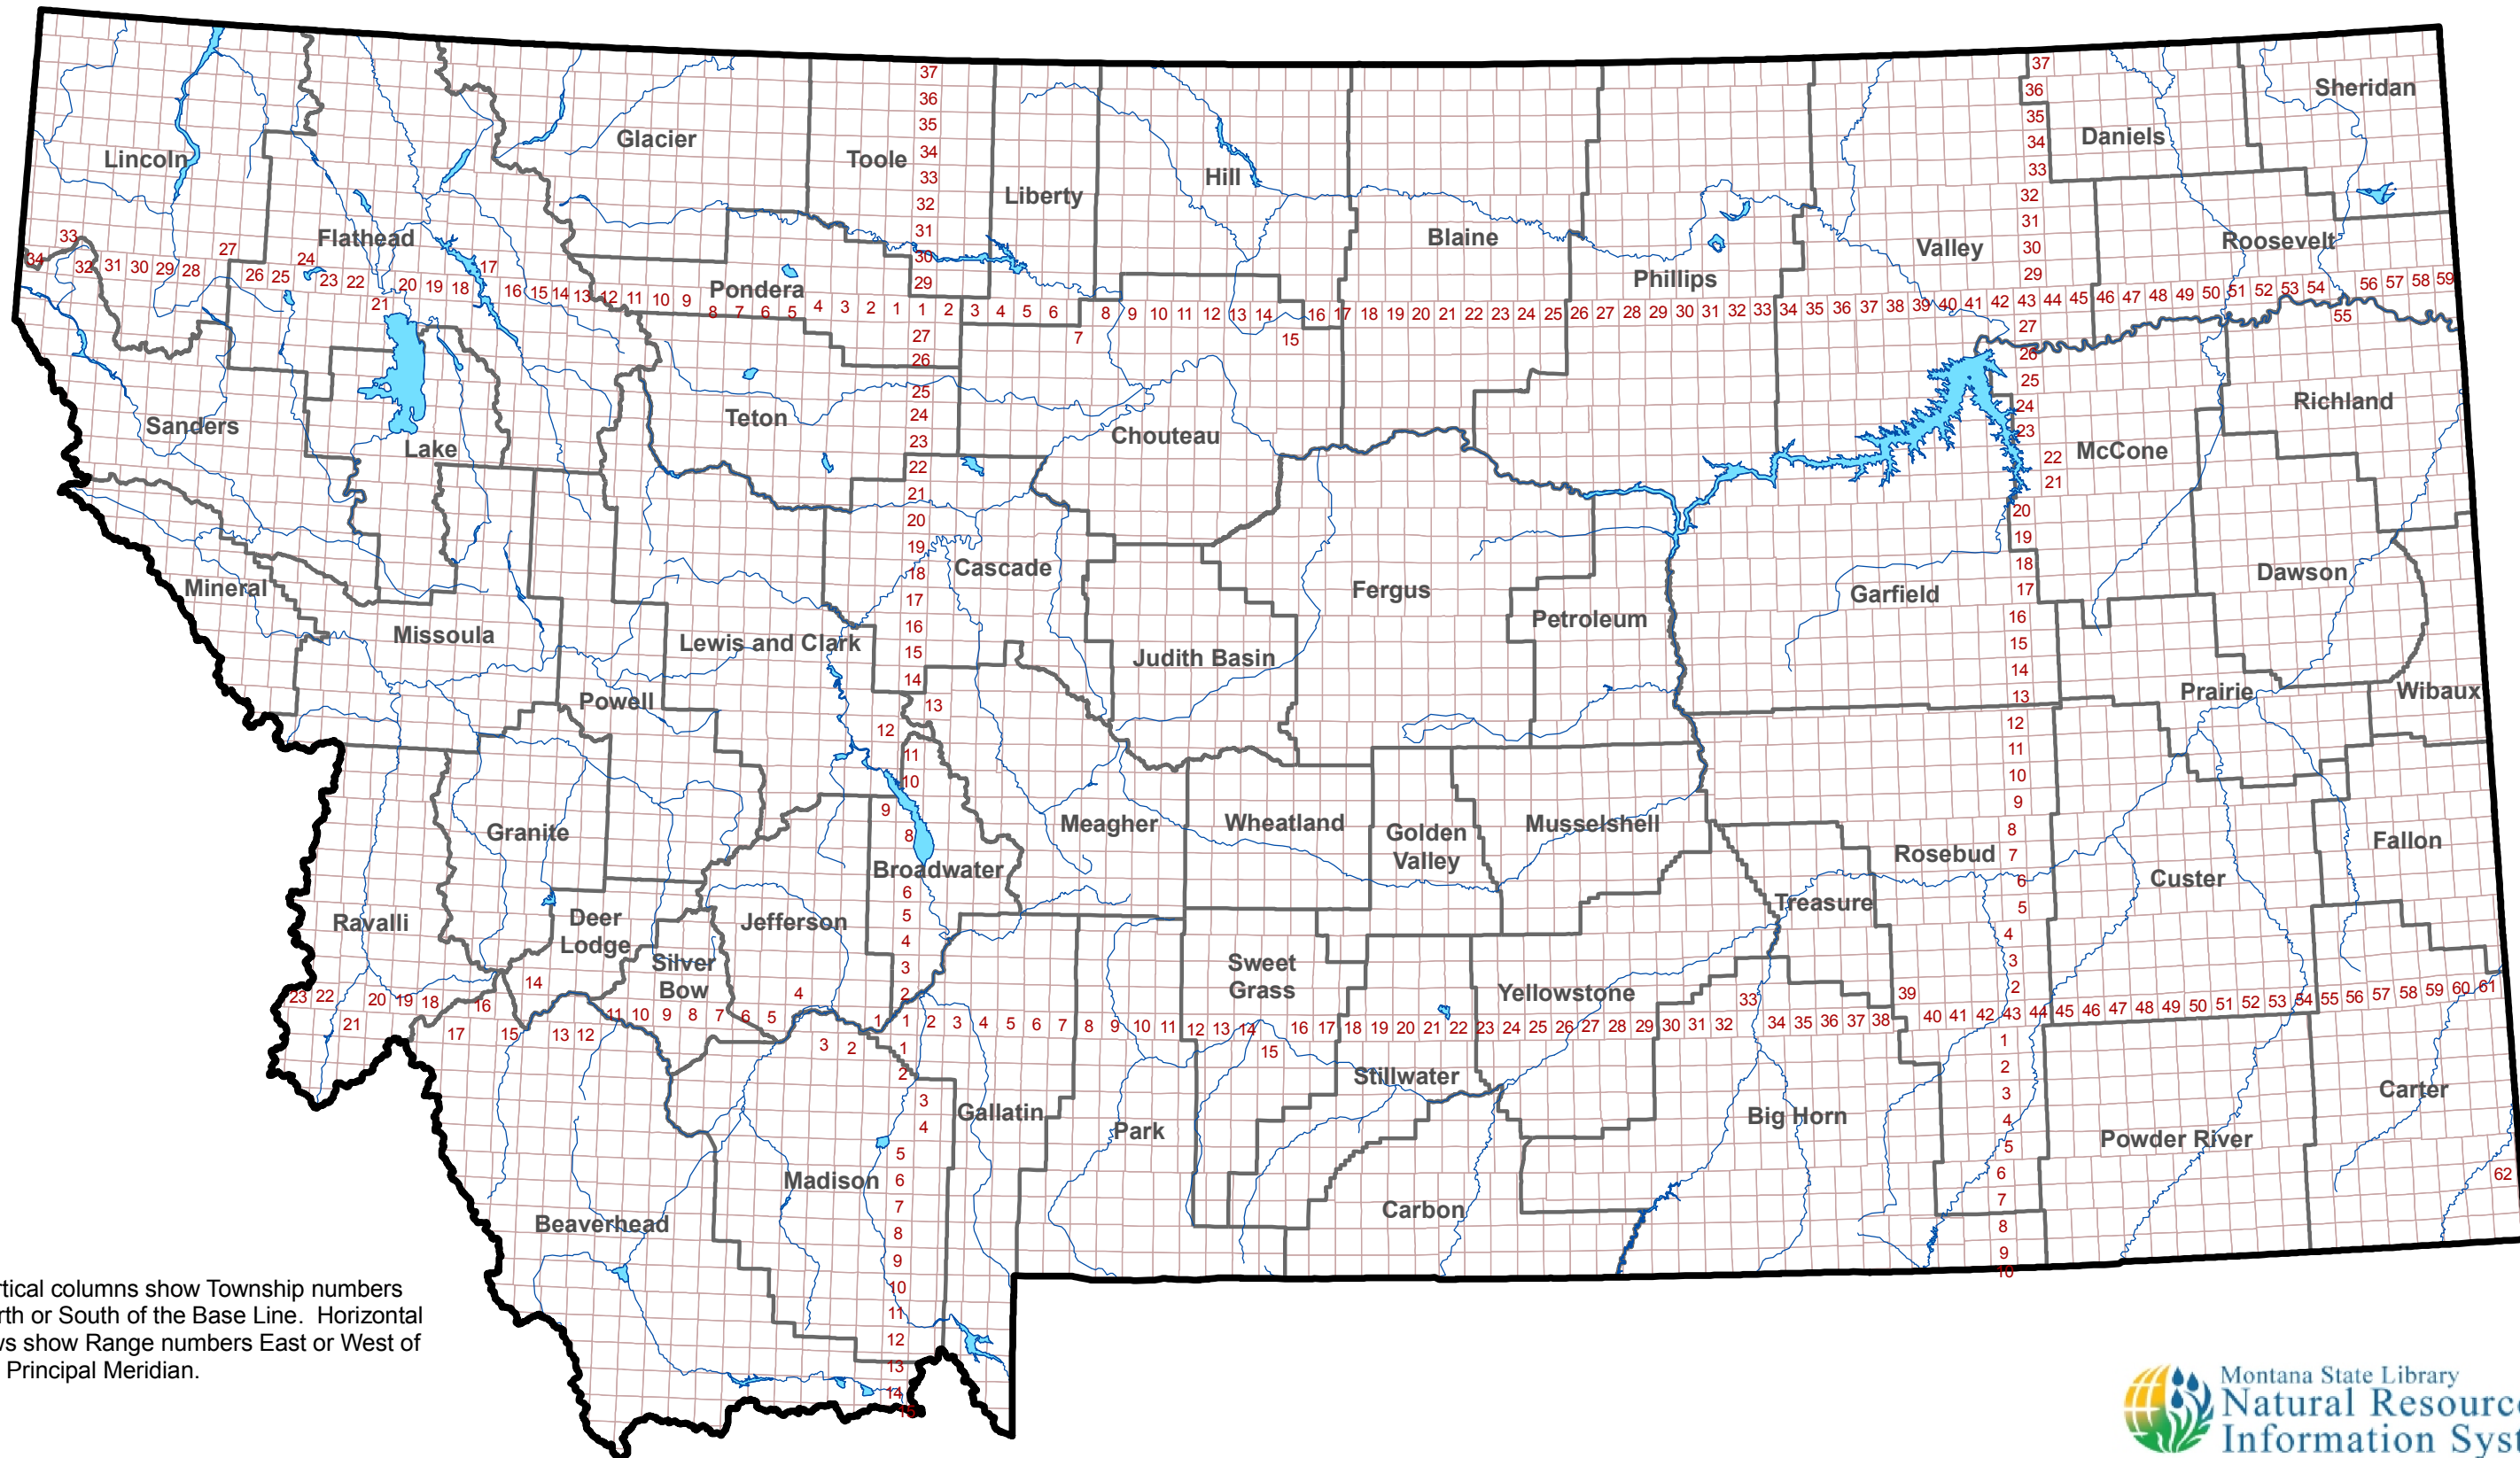

# Montana Public Land Survey Townships

Vertical columns show Township numbers North or South of the Base Line. Horizontal rows show Range numbers East or West of the Principal Meridian.