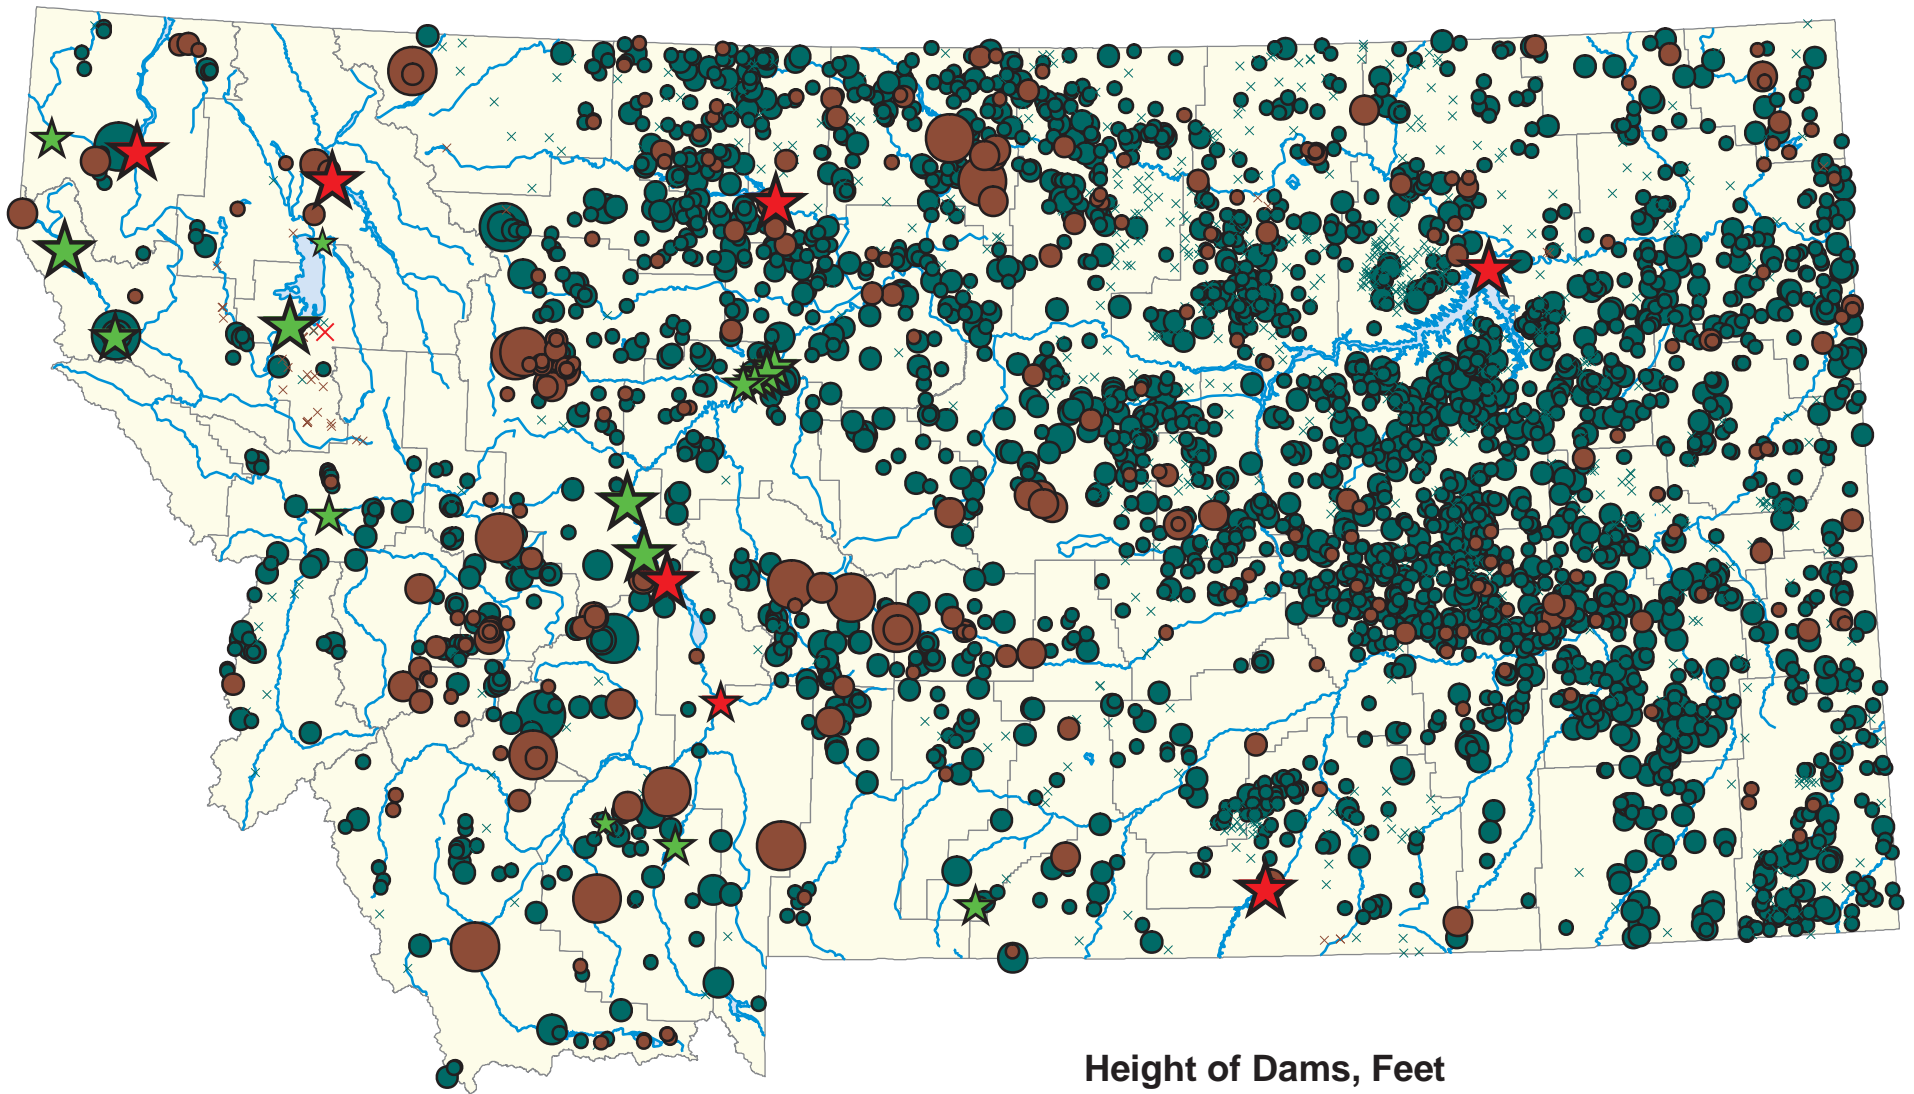

Montana's Dams

Height of Dams, Feet

Public Hydroelectric Dams

- × Unknown
- ★ 21-50
- ★ Over 100

Public Dams

- × Unknown
- 2 - 20
- 21 - 50
- 51 - 100
- Over 100

Private Hydroelectric Dams

- ★ 1-20
- ★ 21-50
- ★ 51 - 100
- ★ Over 100

Private Dams

- × Unknown
- 2 - 20
- 21 - 50
- 51 - 100
- Over 100