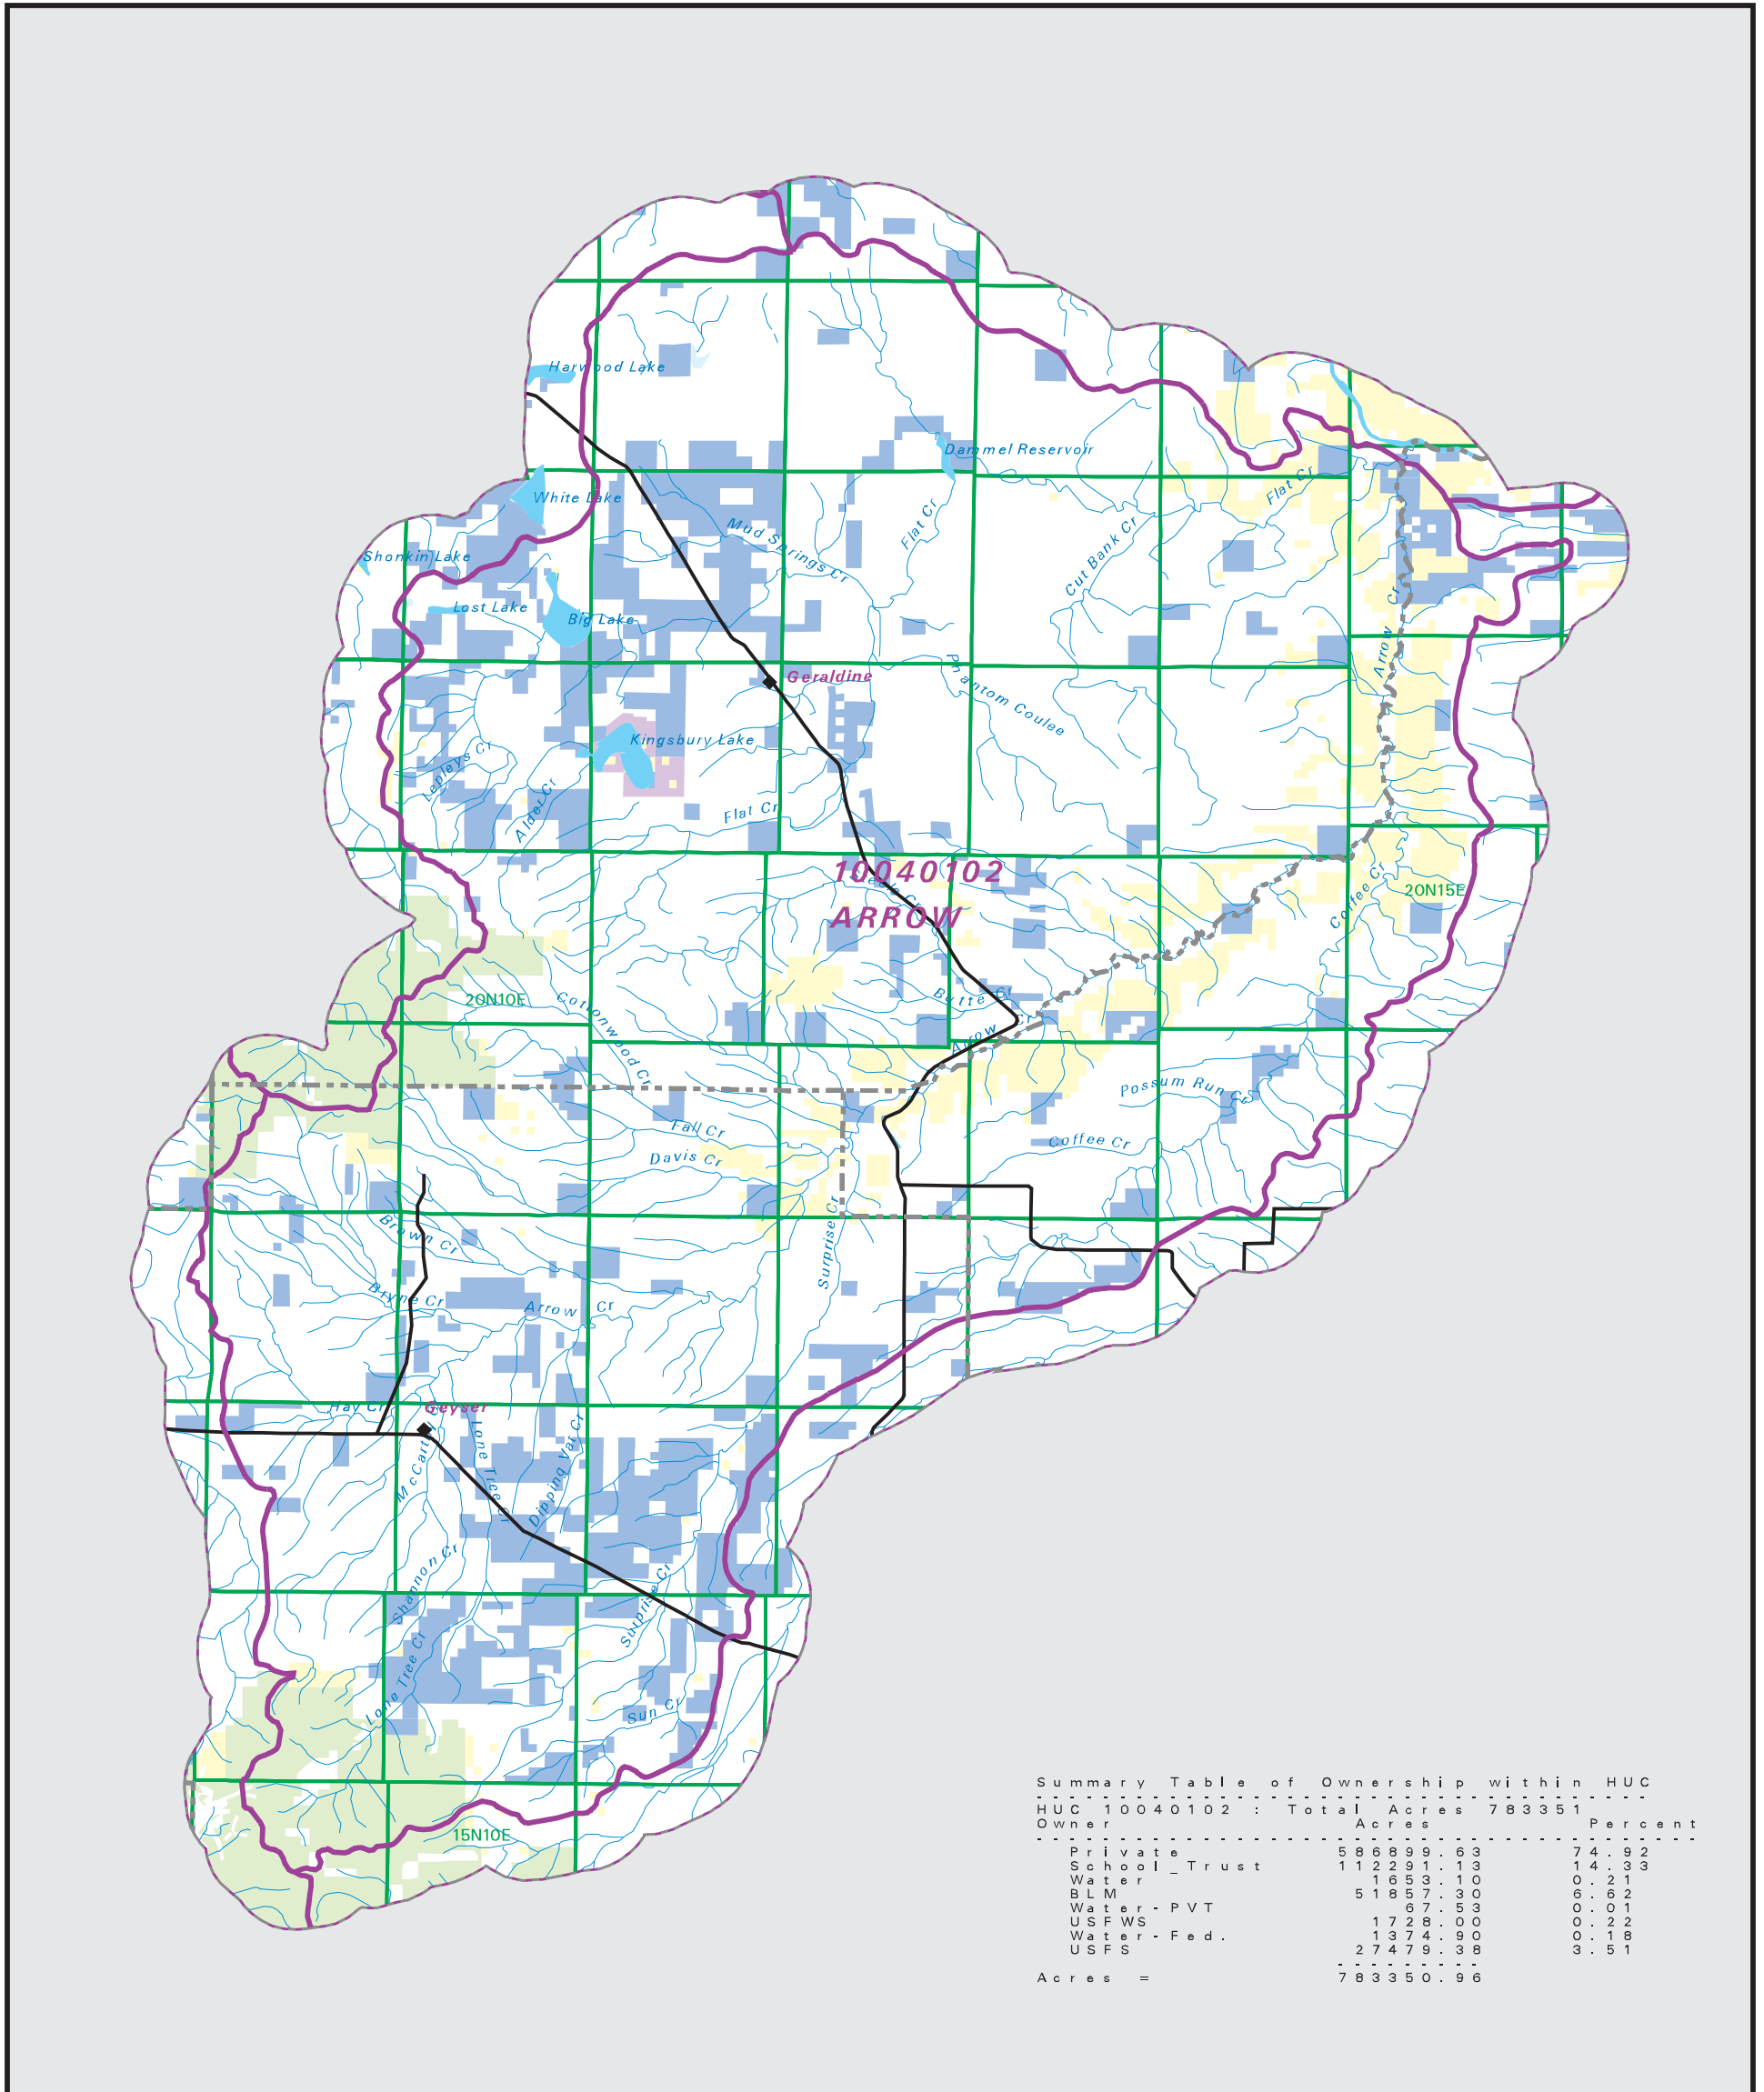

# ARROW Watershed

## Ownership

- County Border
- Highway
- Public Land Survey System Townships
- Fourth Code Watersheds
- Bureau of Land Management
- US Fish and Wildlife Service
- US Forest Service
- State School Trust
- Private
- Water unknown owner

Mapscale 1: 350000 Scale In miles:

Date created: October 25, 2003

Map Request: 04MSL001 - 10040102 - STEW

Notes:

Not all legend items may appear on this map. Features shown on this map do not imply public access to any lands. The land status data displayed on this map may not be complete and may contain errors in boundary locations and/or coding. The Natural Resource Information System makes no representations or warranties whatsoever with respect to the accuracy or completeness of the data contained in these maps and assumes no responsibility for the suitability of these data for a particular purpose. The Natural Resource Information System will not be liable for any damages incurred as a result of errors displayed here. The ownership boundaries displayed on this map are not based on survey data and are not a substitute for property surveys.

Sources:

This map displays land status information contained in a statewide data layer that was developed from many sources and continues to be corrected and updated. Much of the public lands information was originally digitized by the Bureau of Land Management (BLM) from 1:100,000 scale BLM Surface Management Status maps. Additional information, corrections and updates (especially for tribal lands and private lands) were added by the University of Montana, Wildlife Spatial Analysis Unit, during 1996-1998, and since, periodically by The Montana Natural Heritage Program.