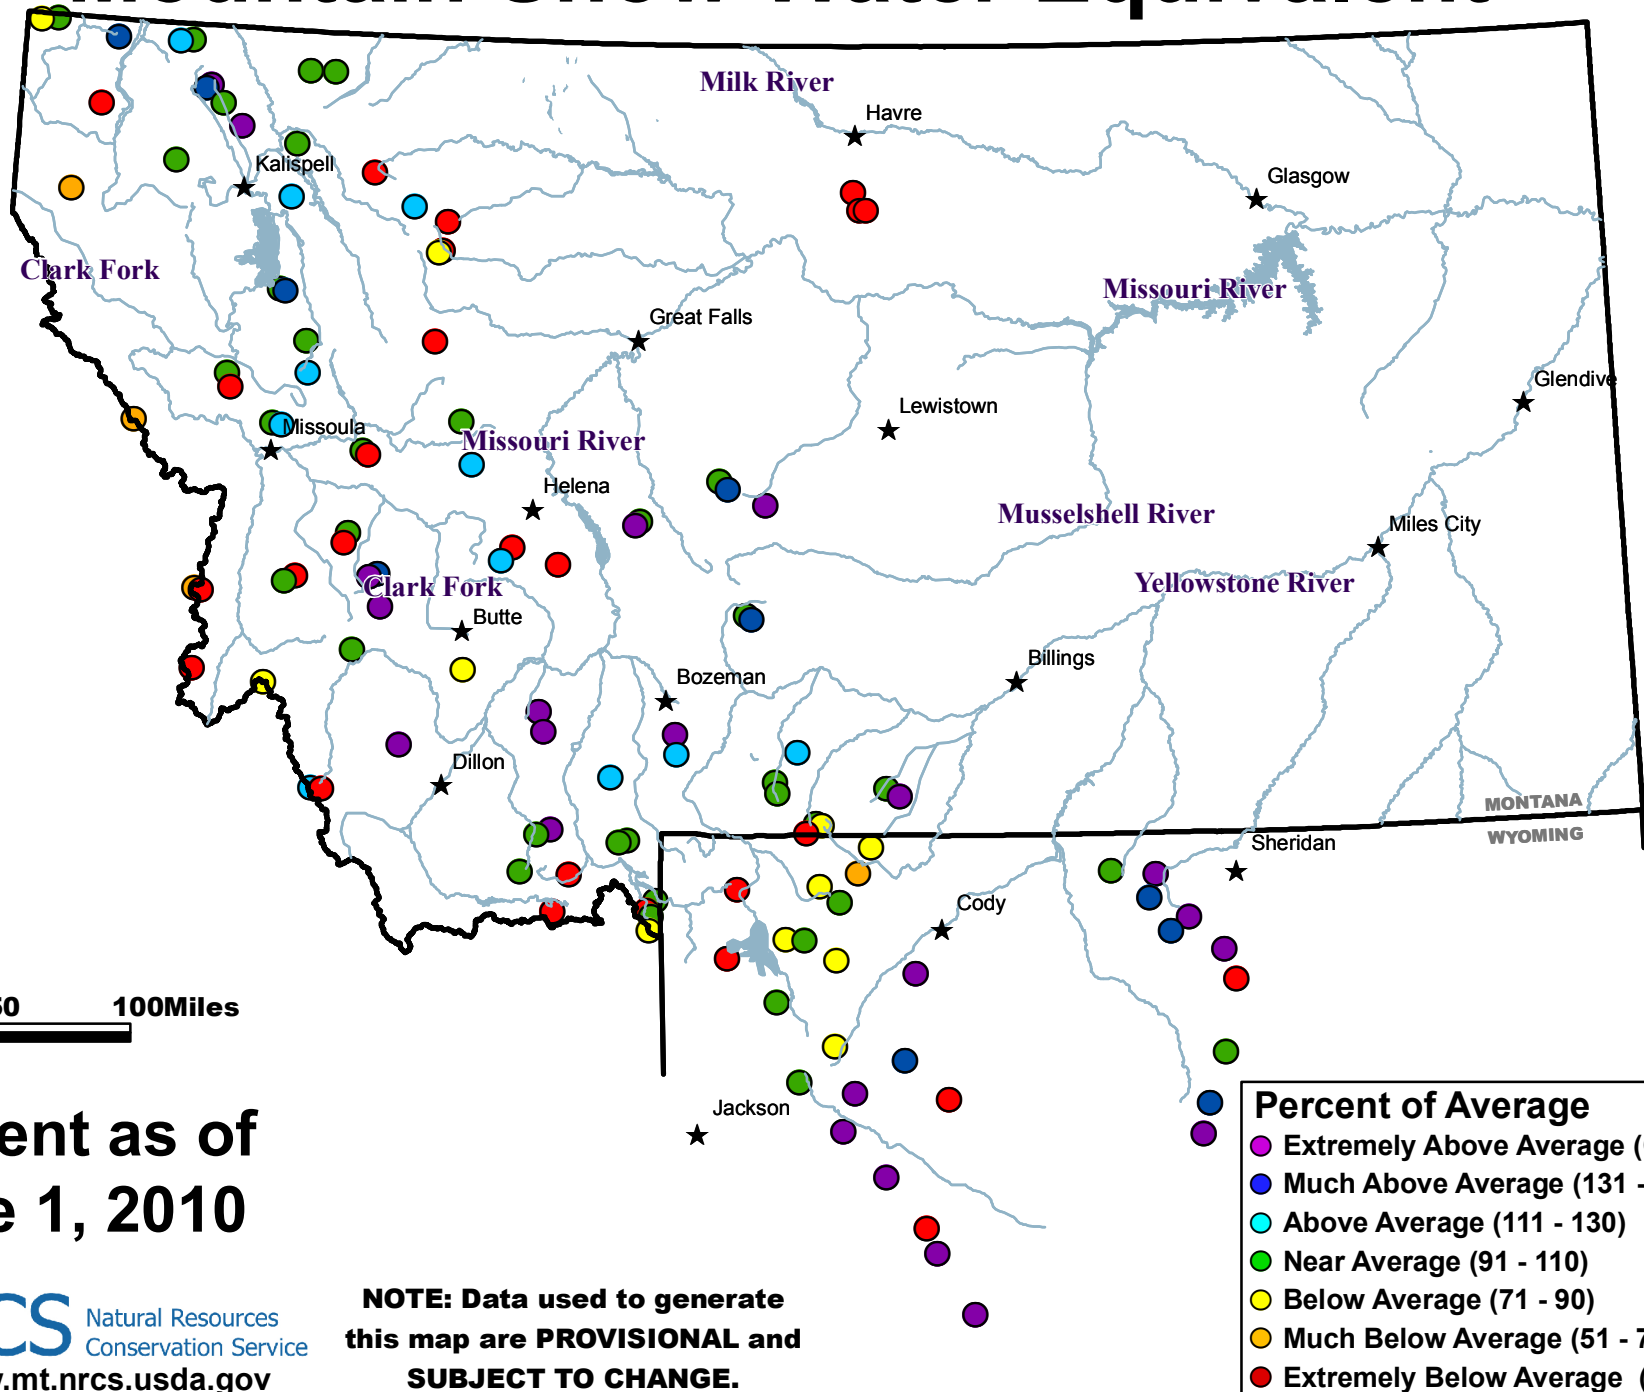

# Mountain Snow Water Equivalent

Current as of  
June 1, 2010

**NOTE: Data used to generate this map are PROVISIONAL and SUBJECT TO CHANGE.**