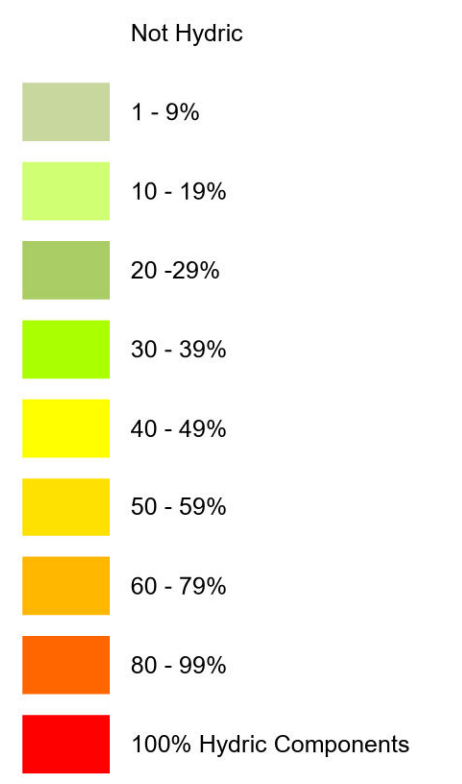

CANADA

NORTH DAKOTA

SOUTH DAKOTA

WYOMING

# Hydric Class - SSURGO Soils Map Units

## Hydric Classes