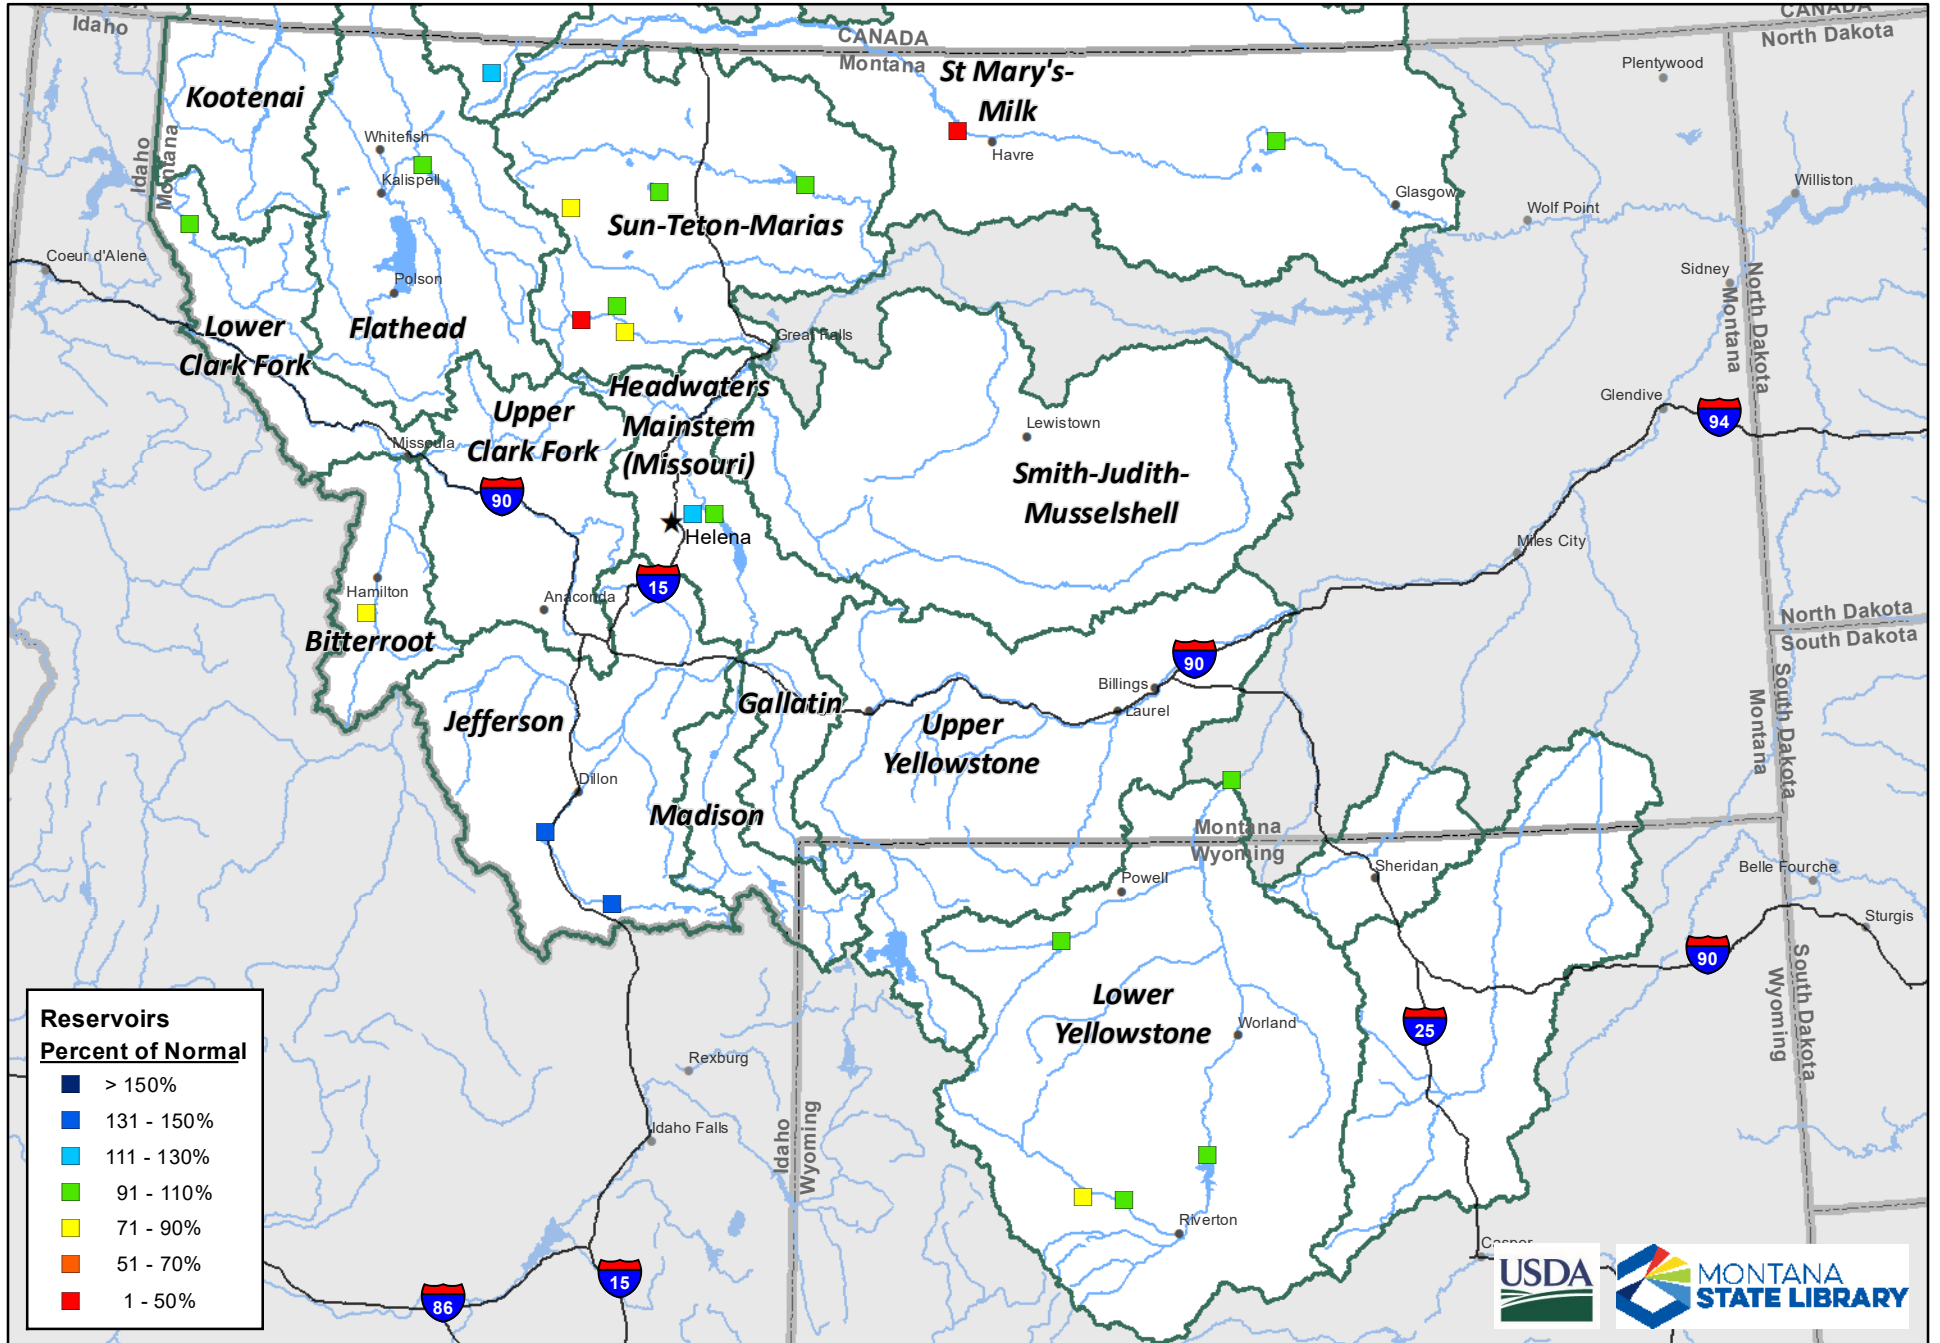

Montana Data Collection Office
 Reservoir Levels
 Percentage of Normal - February 1, 2024

Reservoirs Percent of Normal	
■	> 150%
■	131 - 150%
■	111 - 130%
■	91 - 110%
■	71 - 90%
■	51 - 70%
■	1 - 50%