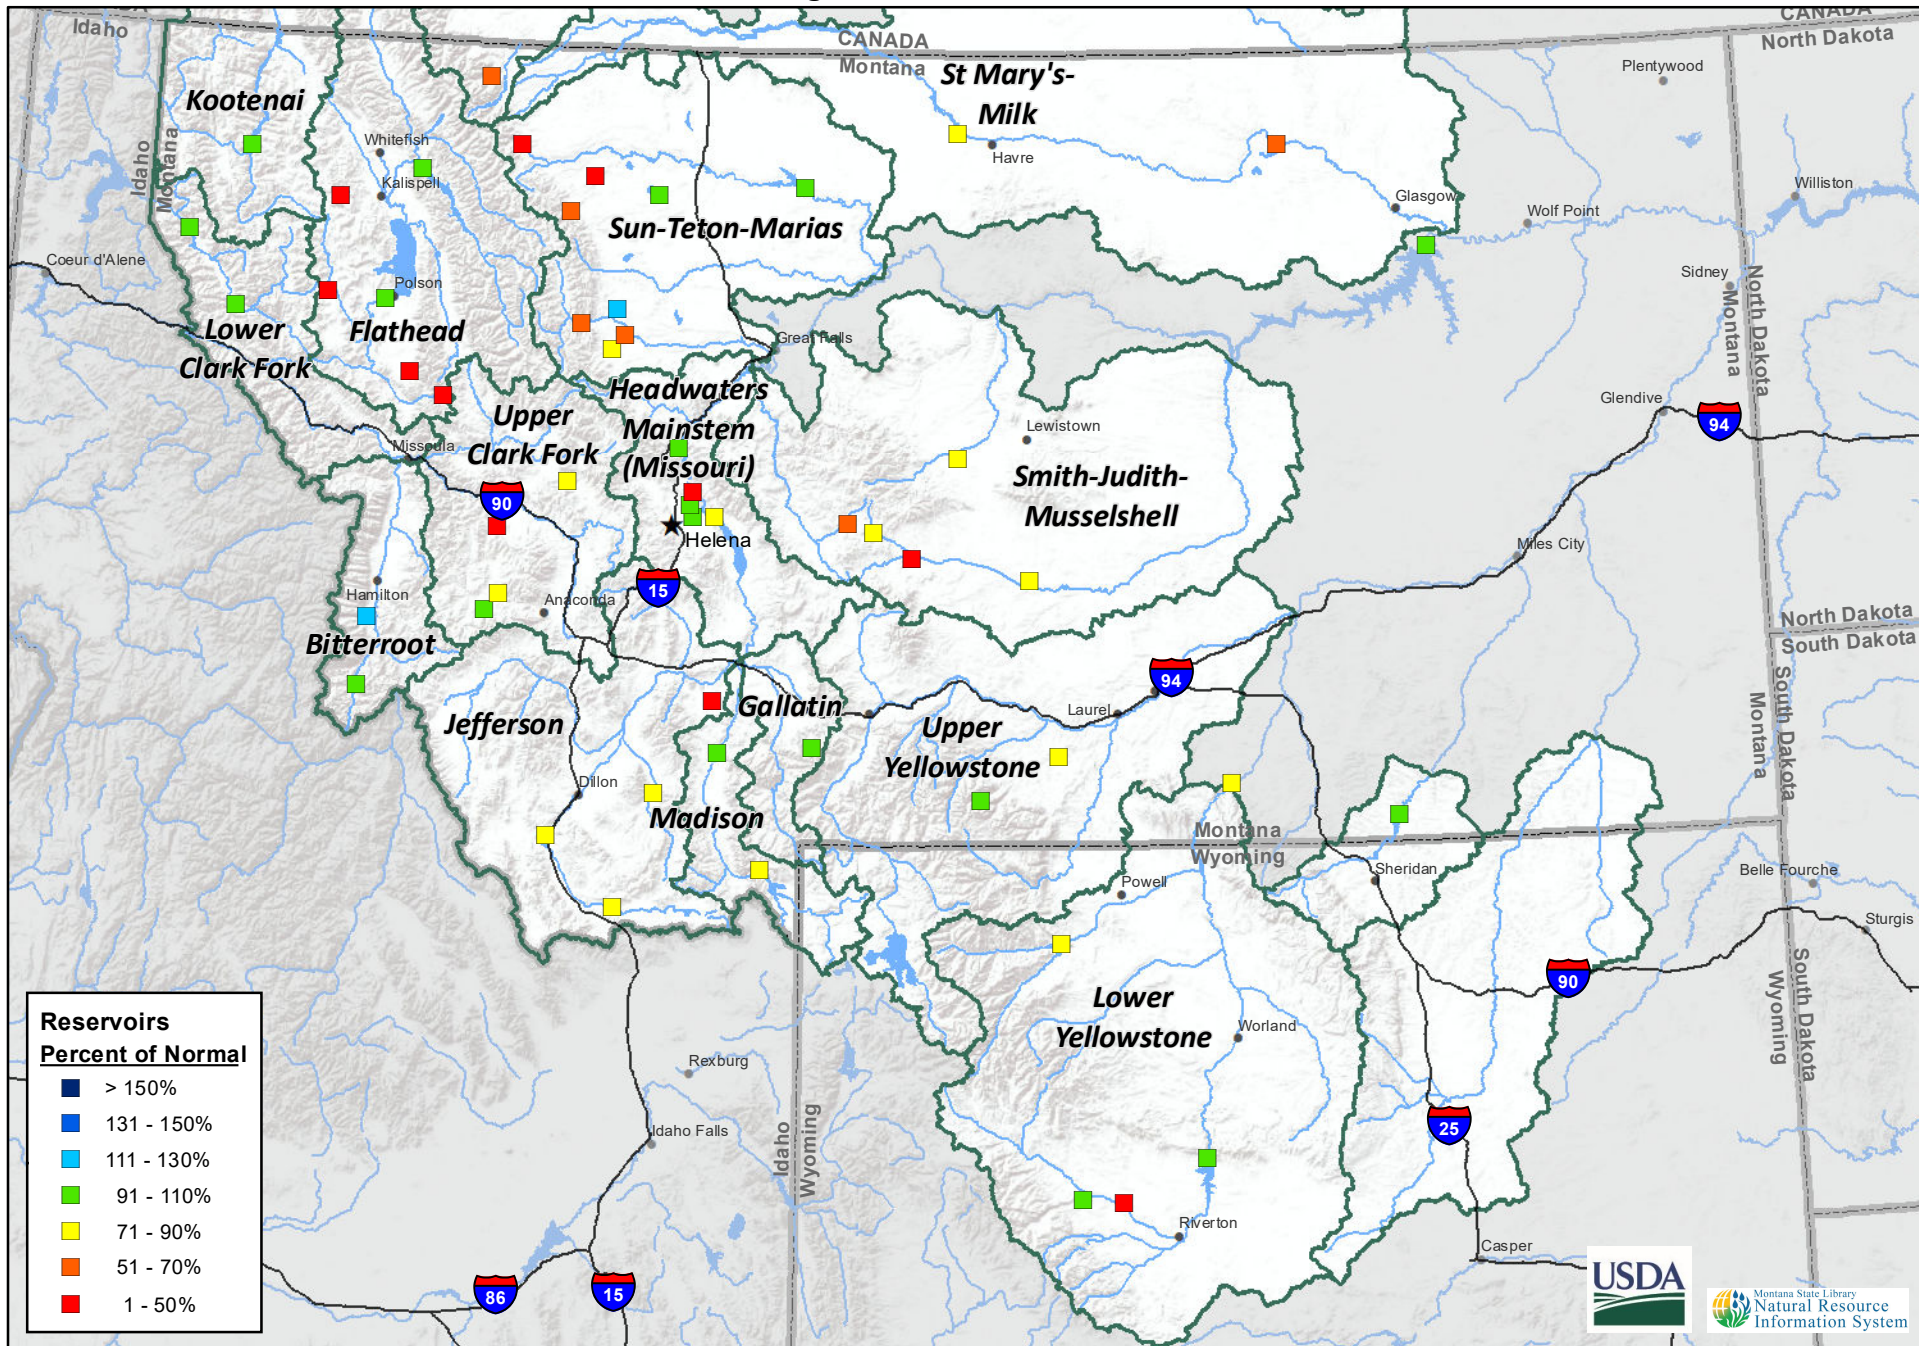

Montana Data Collection Office
 Reservoir Levels
 Percentage of Normal - October 1, 2021

Reservoirs Percent of Normal	
■	> 150%
■	131 - 150%
■	111 - 130%
■	91 - 110%
■	71 - 90%
■	51 - 70%
■	1 - 50%