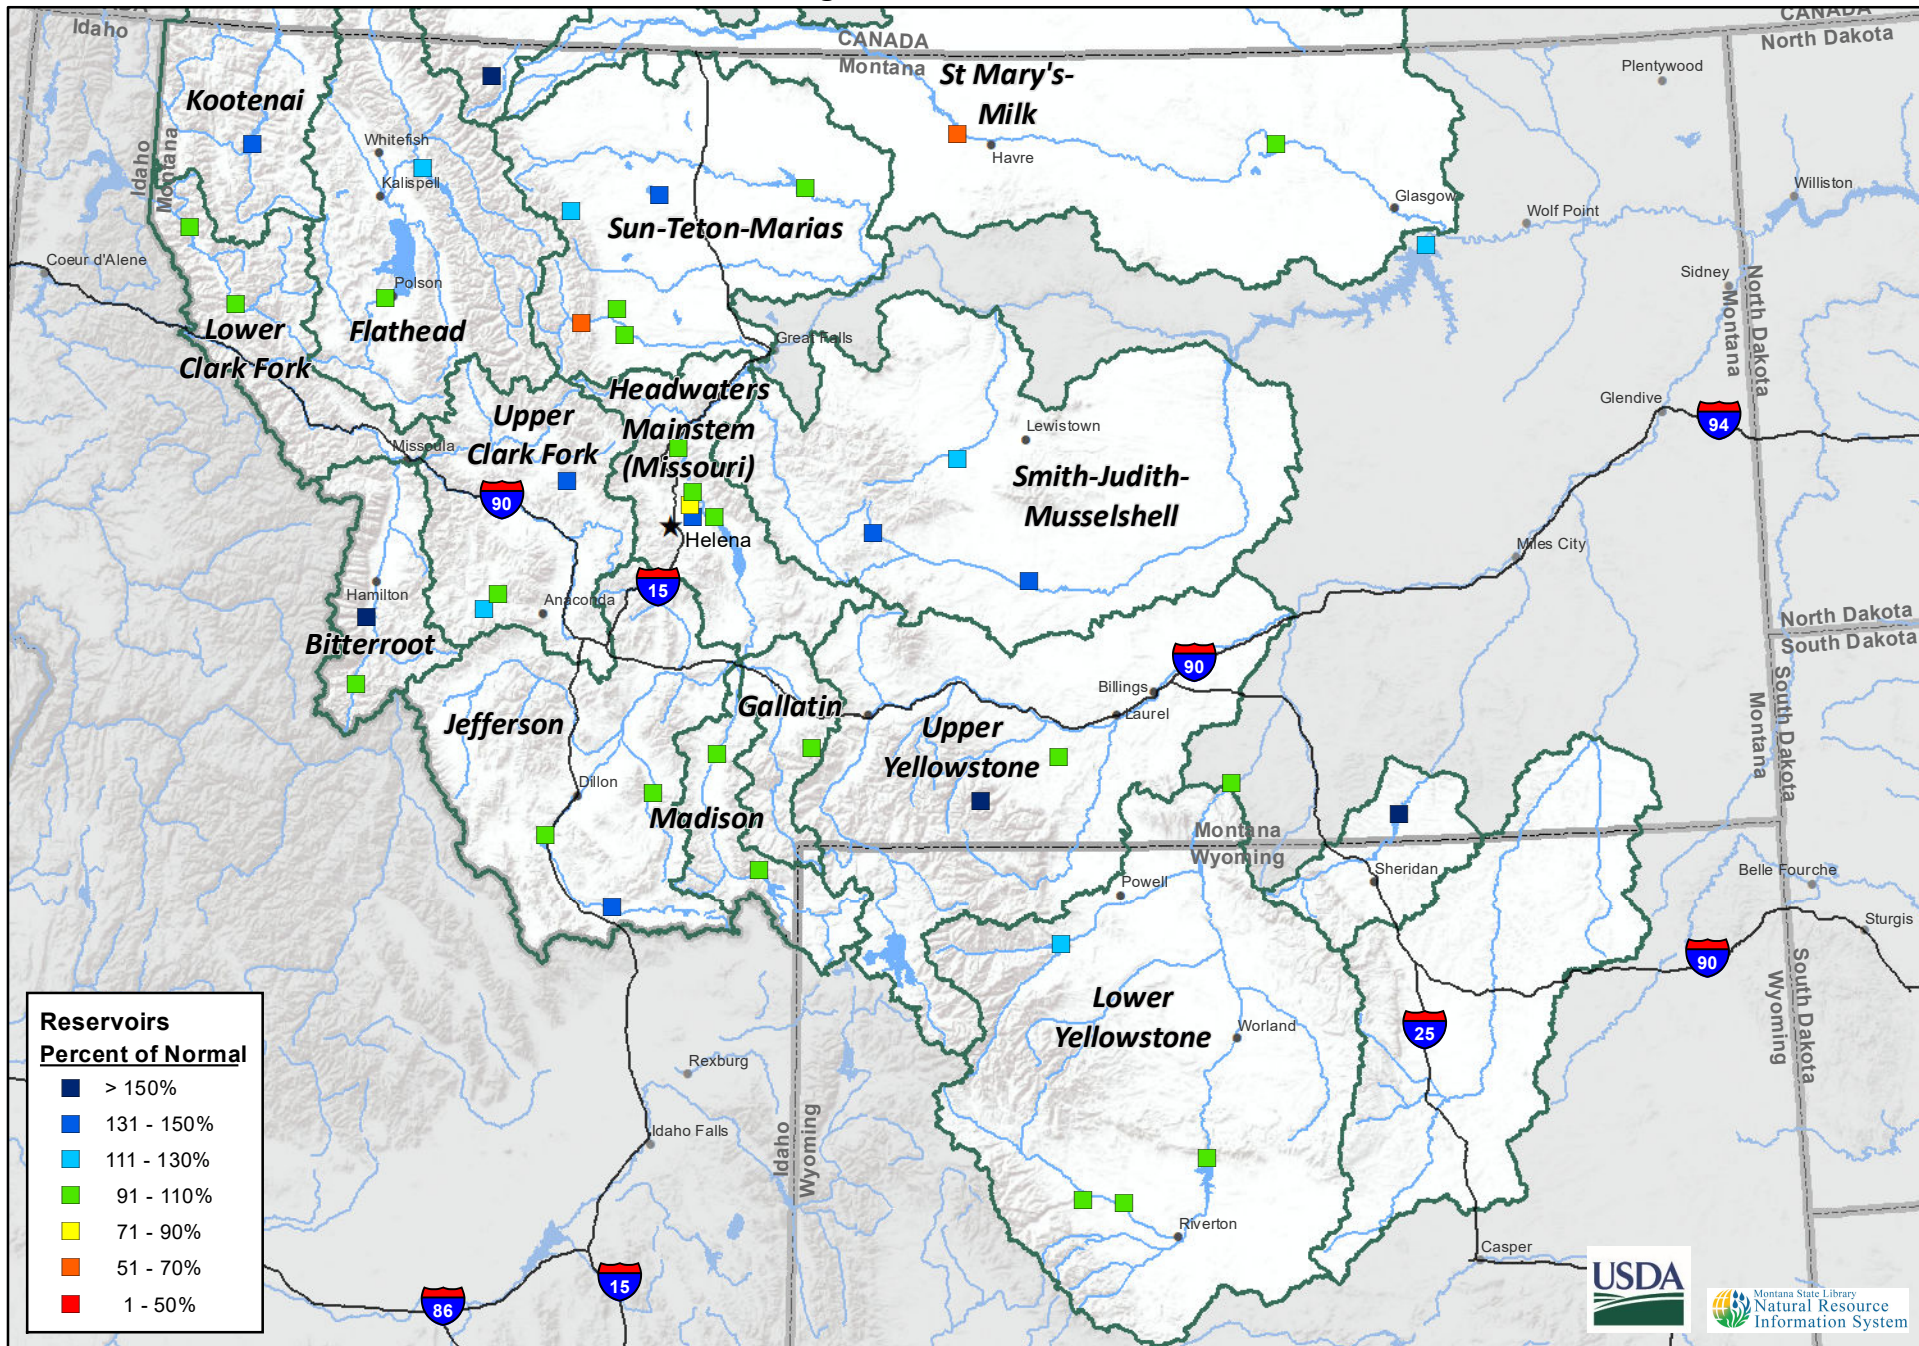

**Montana Data Collection Office
Reservoir Levels
Percentage of Normal - March 1, 2021**

Reservoirs Percent of Normal	
■ (Dark Blue)	> 150%
■ (Blue)	131 - 150%
■ (Cyan)	111 - 130%
■ (Green)	91 - 110%
■ (Yellow)	71 - 90%
■ (Orange)	51 - 70%
■ (Red)	1 - 50%