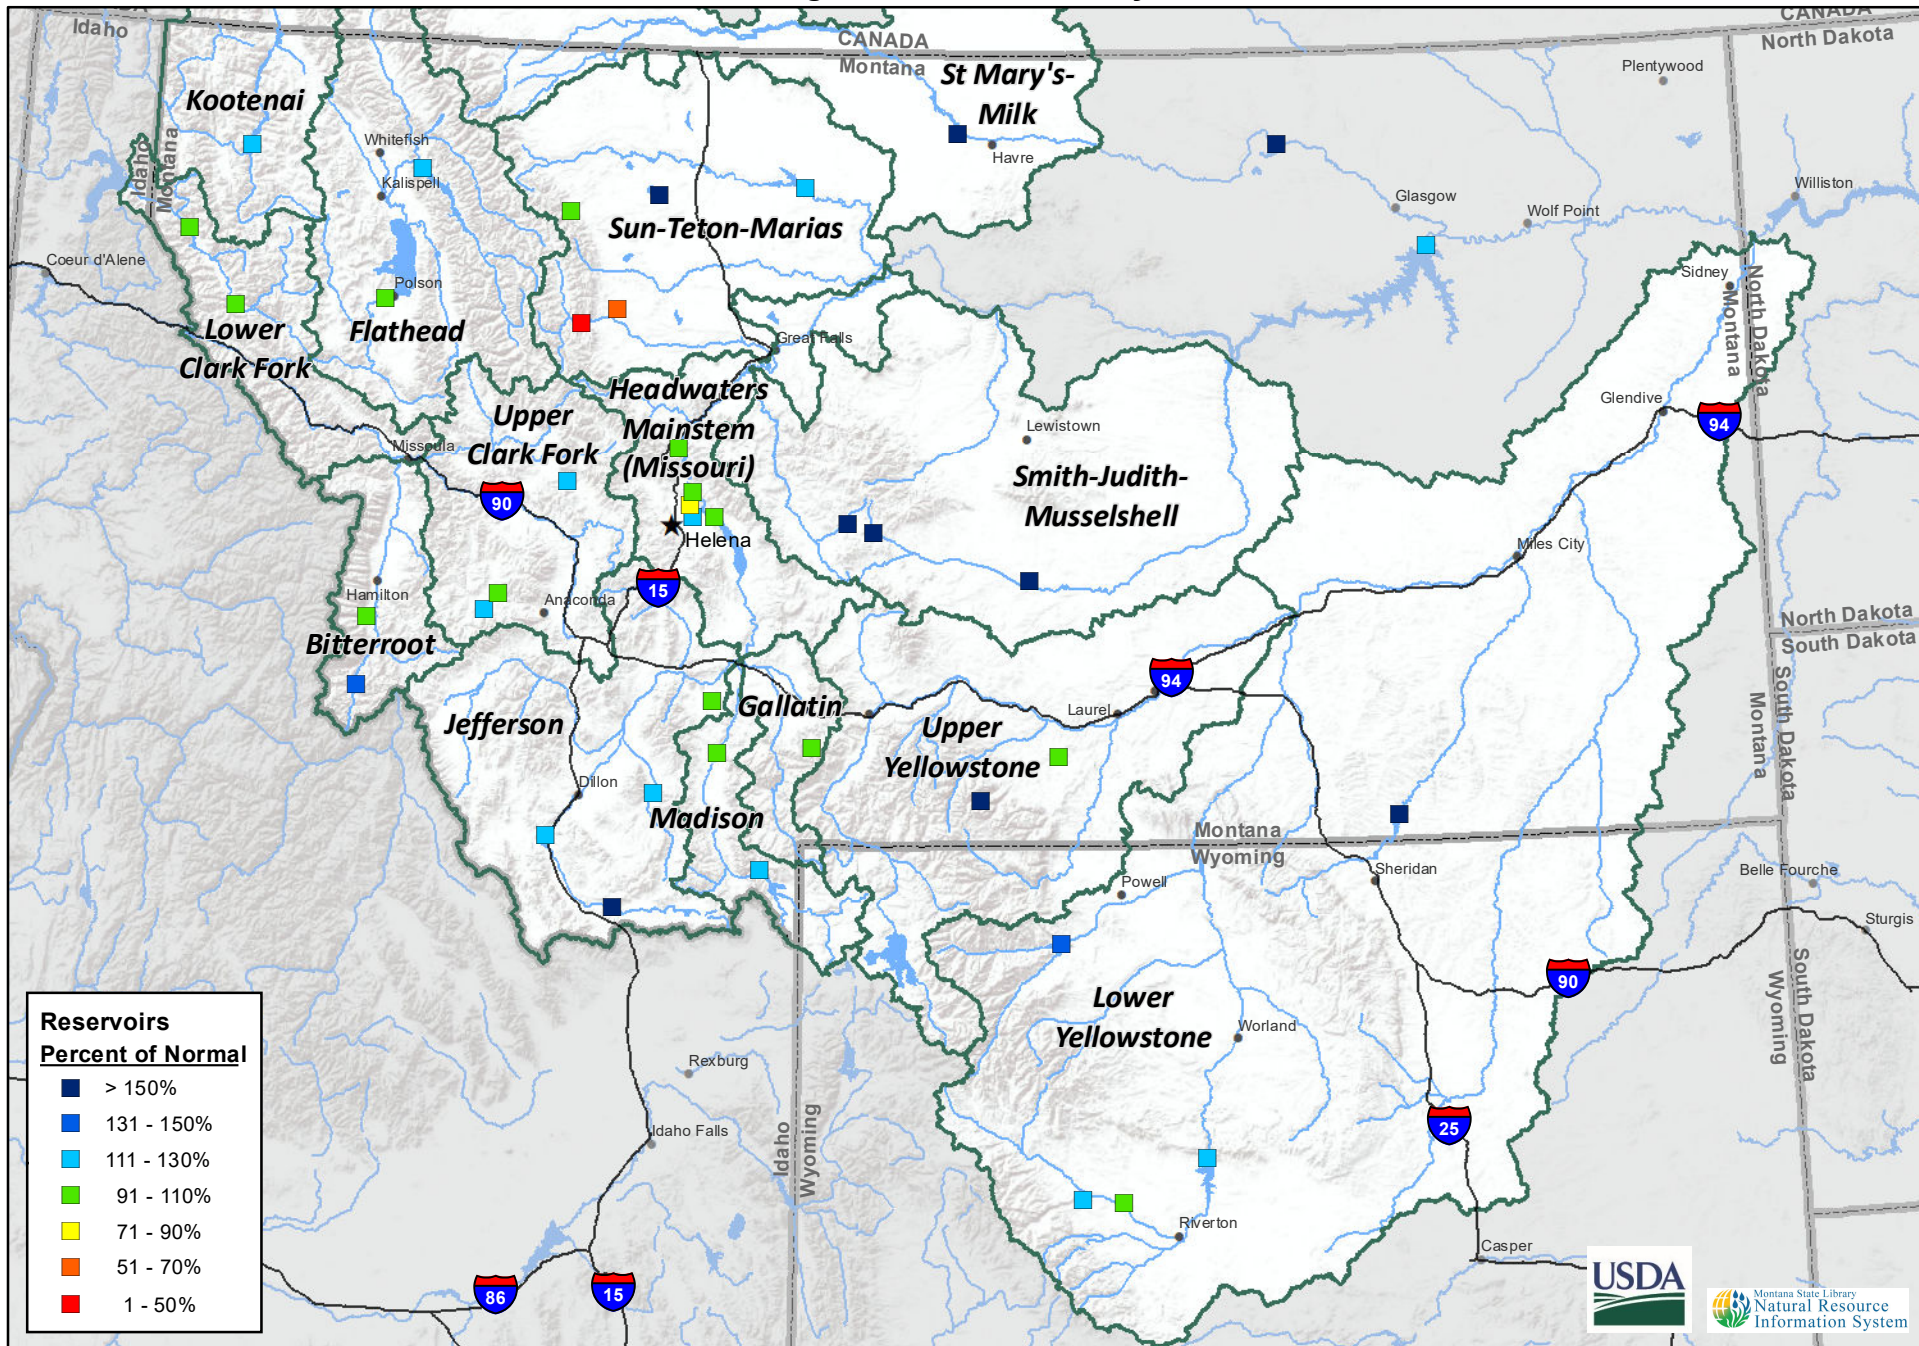

Montana Data Collection Office
 Reservoir Levels
 Percentage of Normal - January 1, 2020

Reservoirs Percent of Normal	
■	> 150%
■	131 - 150%
■	111 - 130%
■	91 - 110%
■	71 - 90%
■	51 - 70%
■	1 - 50%