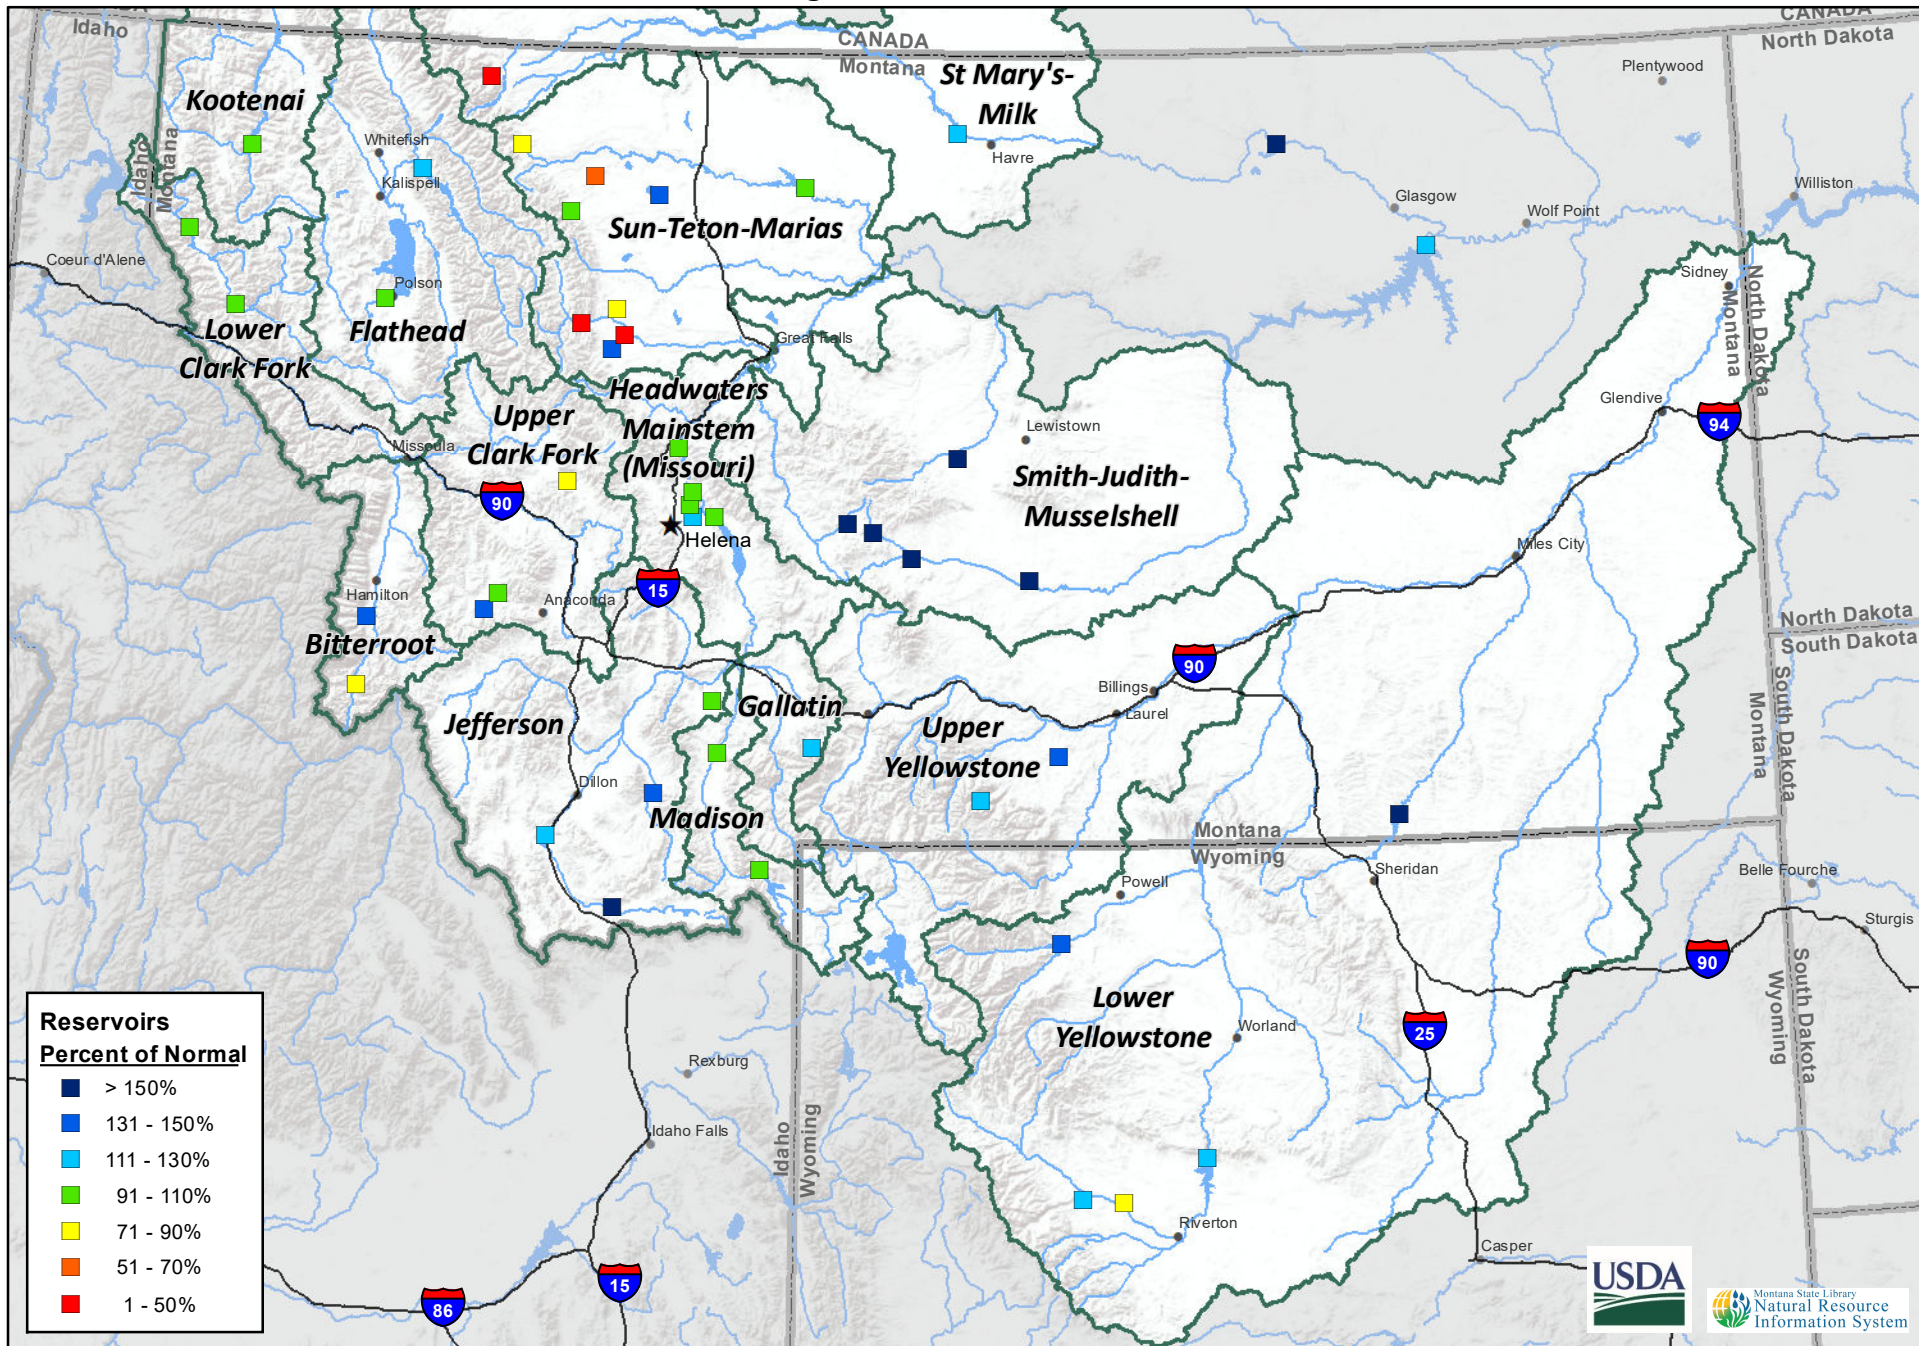

Montana Data Collection Office
 Reservoir Levels
 Percentage of Normal - October 1, 2019

Reservoirs	Percent of Normal
■	> 150%
■	131 - 150%
■	111 - 130%
■	91 - 110%
■	71 - 90%
■	51 - 70%
■	1 - 50%