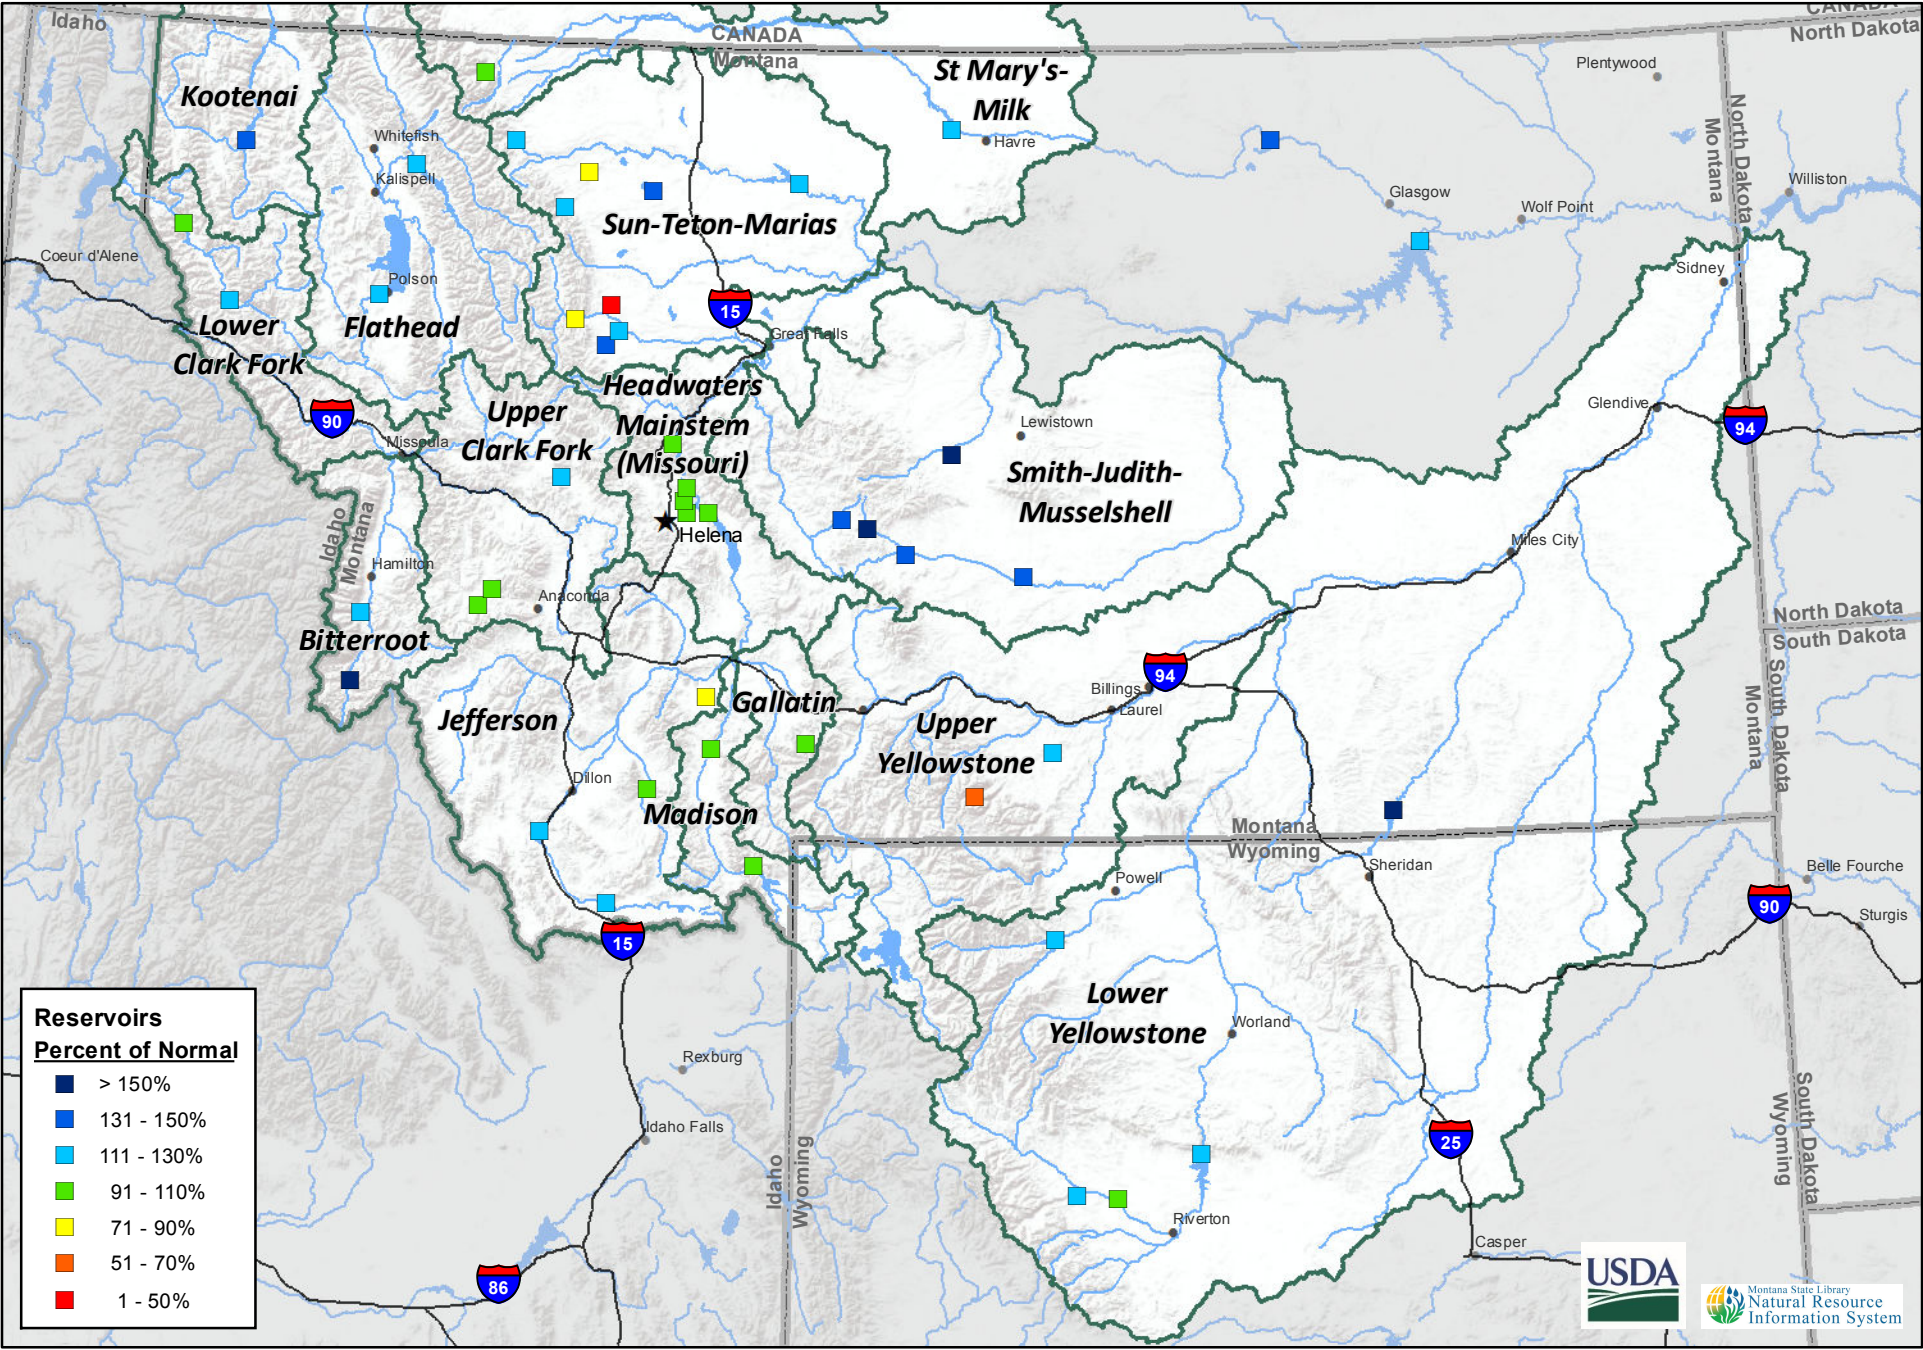

Montana Data Collection Office  
 Reservoir Levels  
 Percentage of Normal - May 1, 2019

Reservoirs	Percent of Normal
■	> 150%
■	131 - 150%
■	111 - 130%
■	91 - 110%
■	71 - 90%
■	51 - 70%
■	1 - 50%