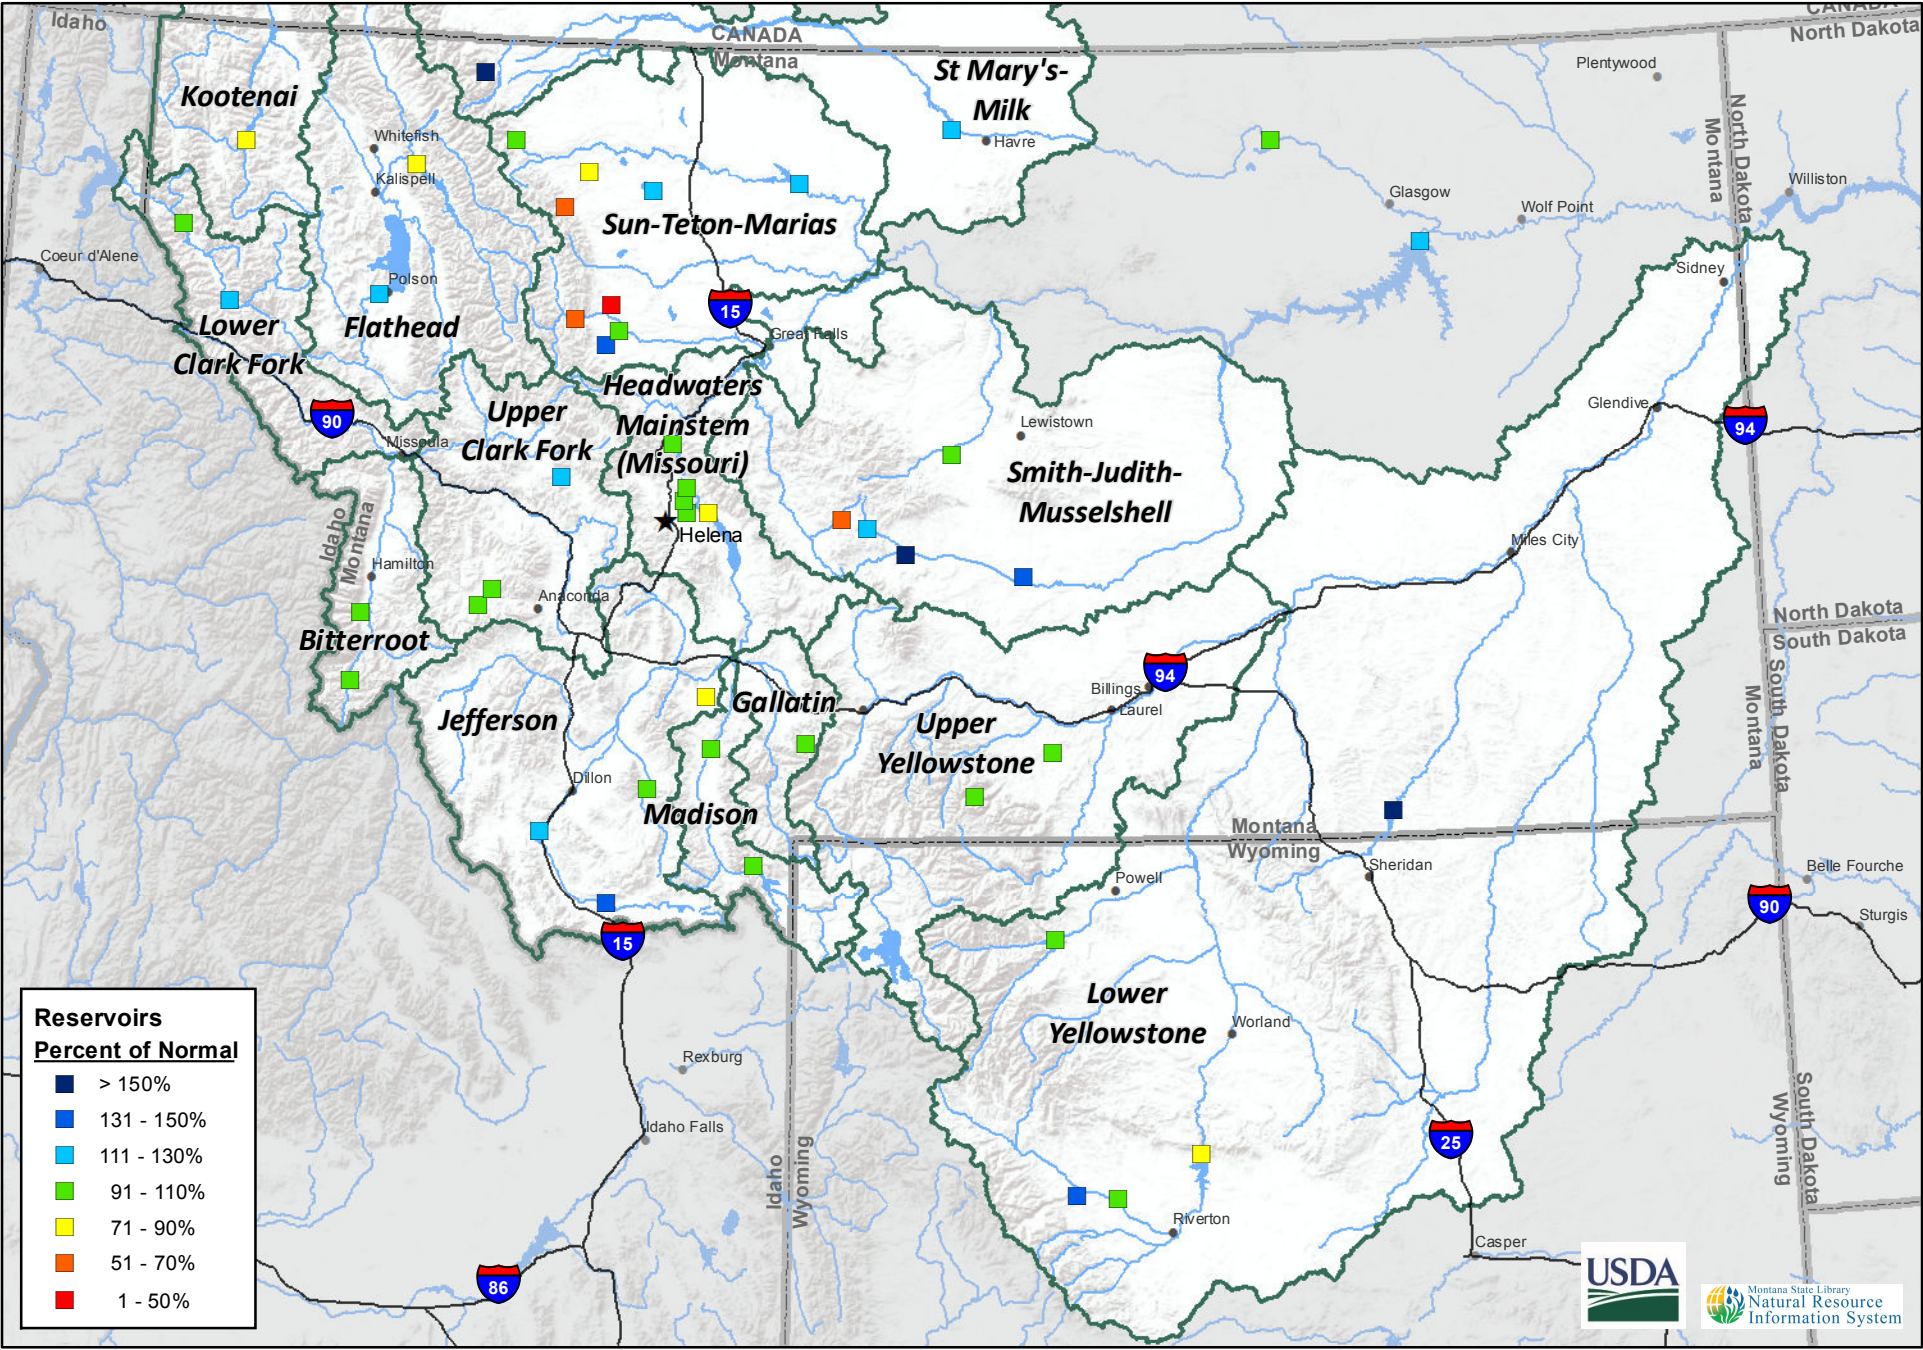

Montana Data Collection Office  
 Reservoir Levels  
 Percentage of Normal - May 1, 2018

Reservoirs	Percent of Normal
■	> 150%
■	131 - 150%
■	111 - 130%
■	91 - 110%
■	71 - 90%
■	51 - 70%
■	1 - 50%