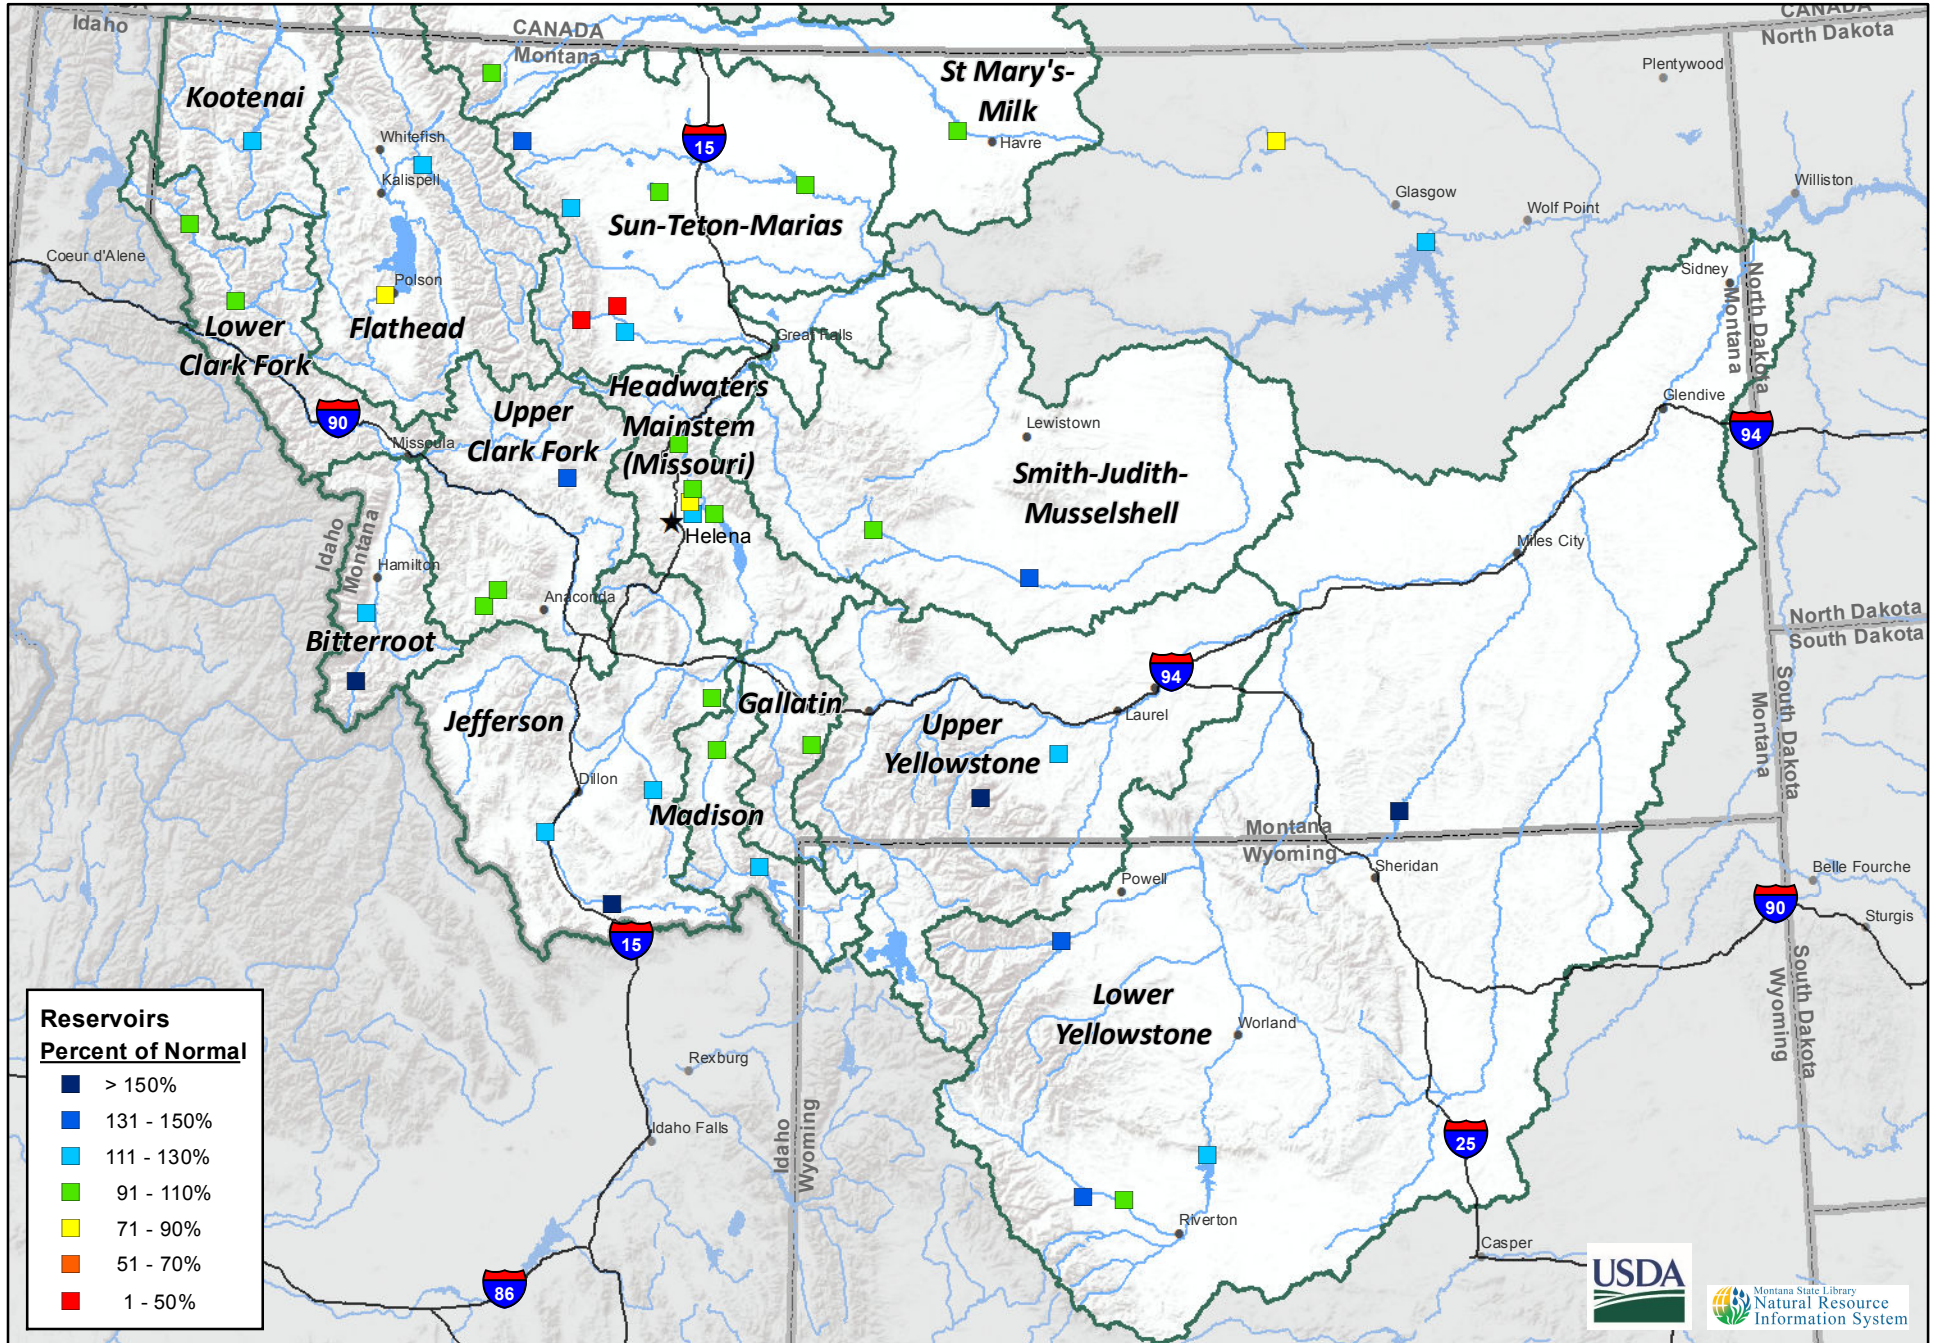

Montana Data Collection Office  
 Reservoir Levels  
 Percentage of Normal - February 1, 2018

Reservoirs	Percent of Normal
■	> 150%
■	131 - 150%
■	111 - 130%
■	91 - 110%
■	71 - 90%
■	51 - 70%
■	1 - 50%