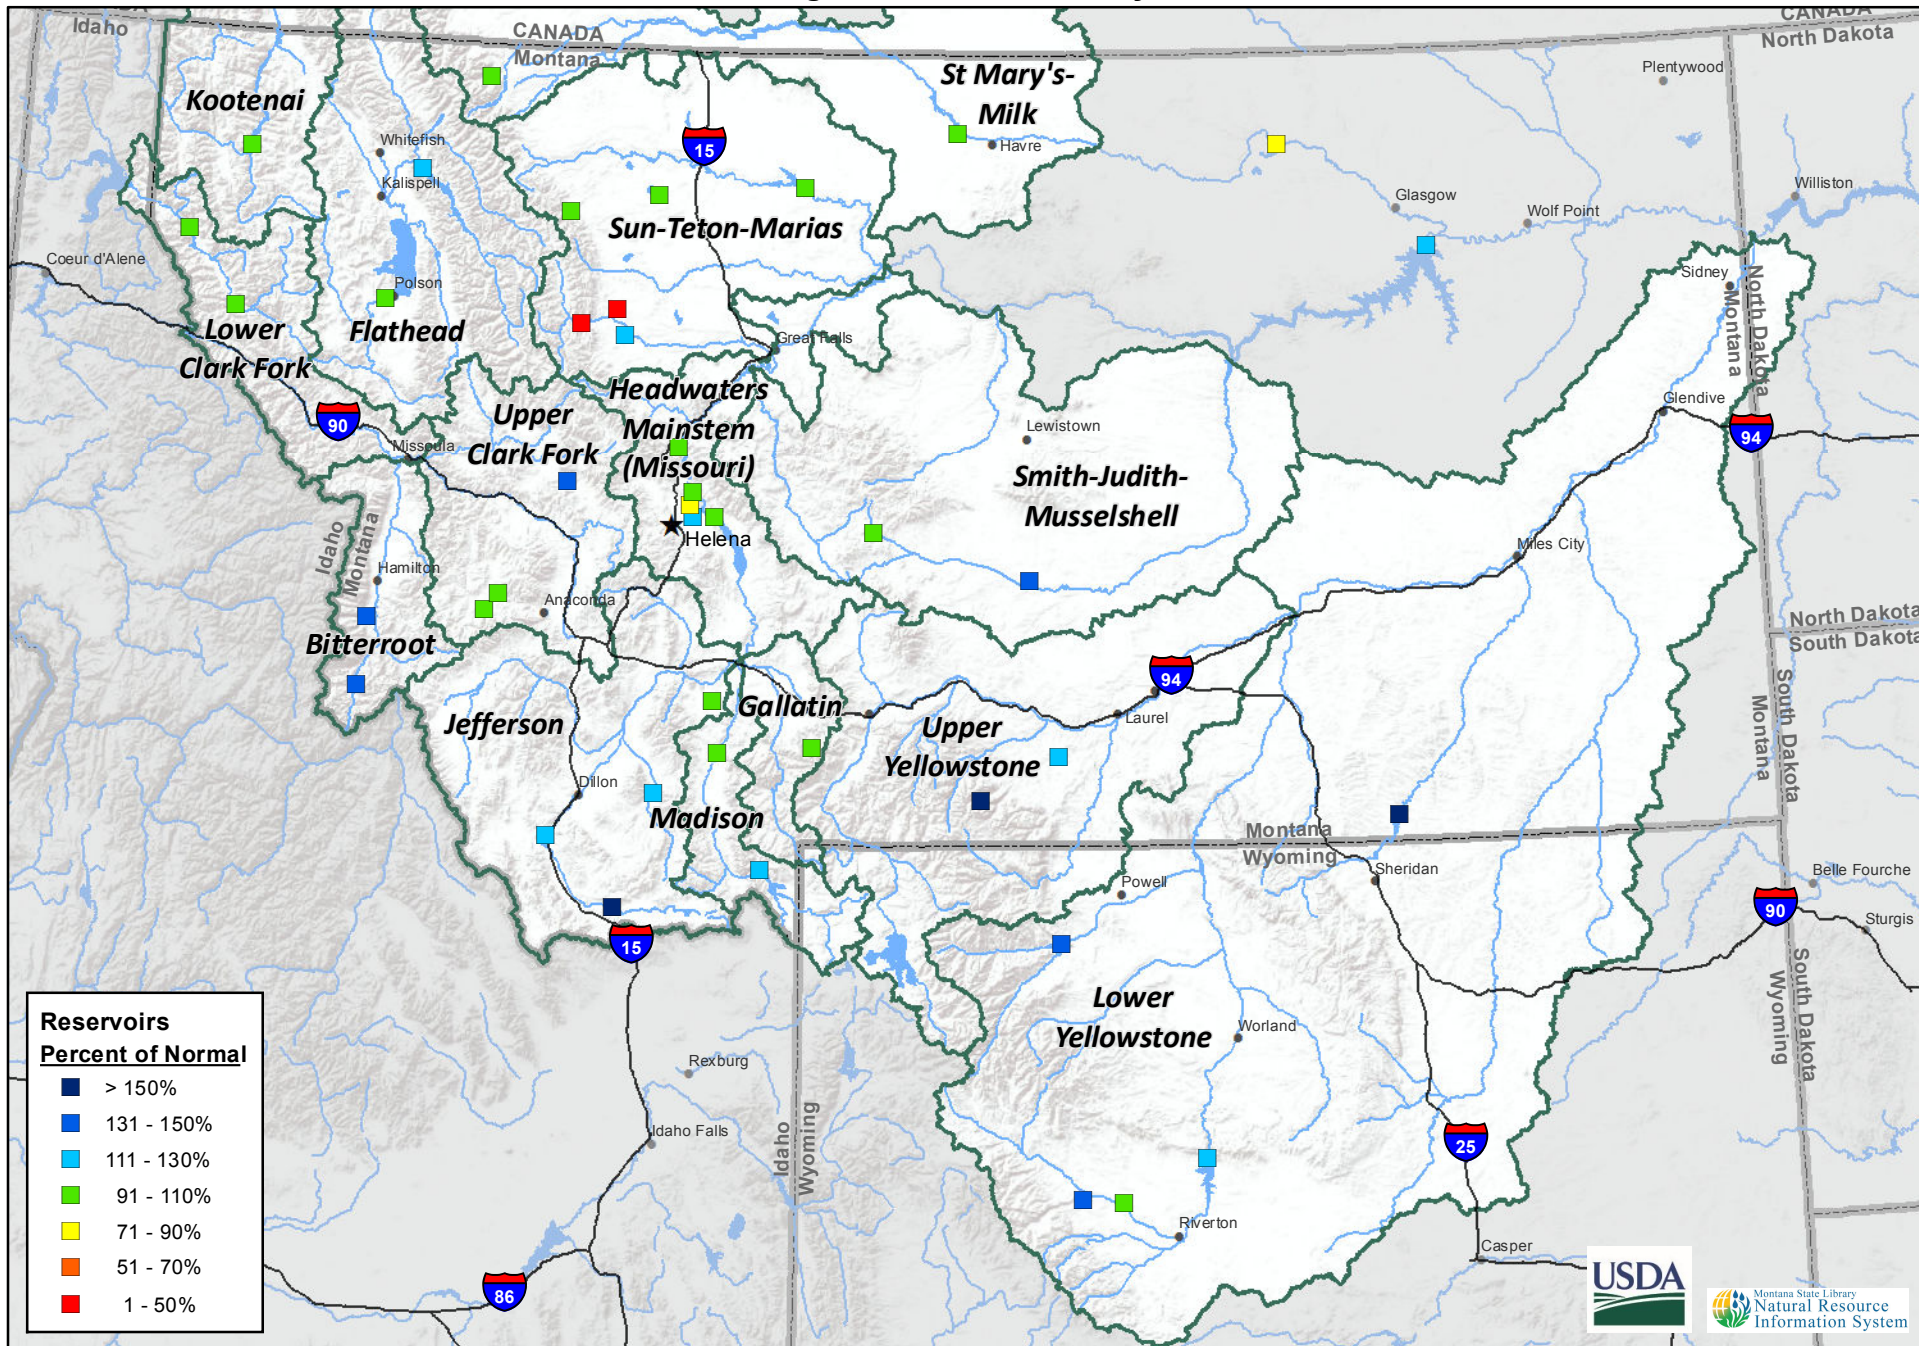

Montana Data Collection Office
 Reservoir Levels
 Percentage of Normal - January 1, 2018

Reservoirs Percent of Normal	
■	> 150%
■	131 - 150%
■	111 - 130%
■	91 - 110%
■	71 - 90%
■	51 - 70%
■	1 - 50%