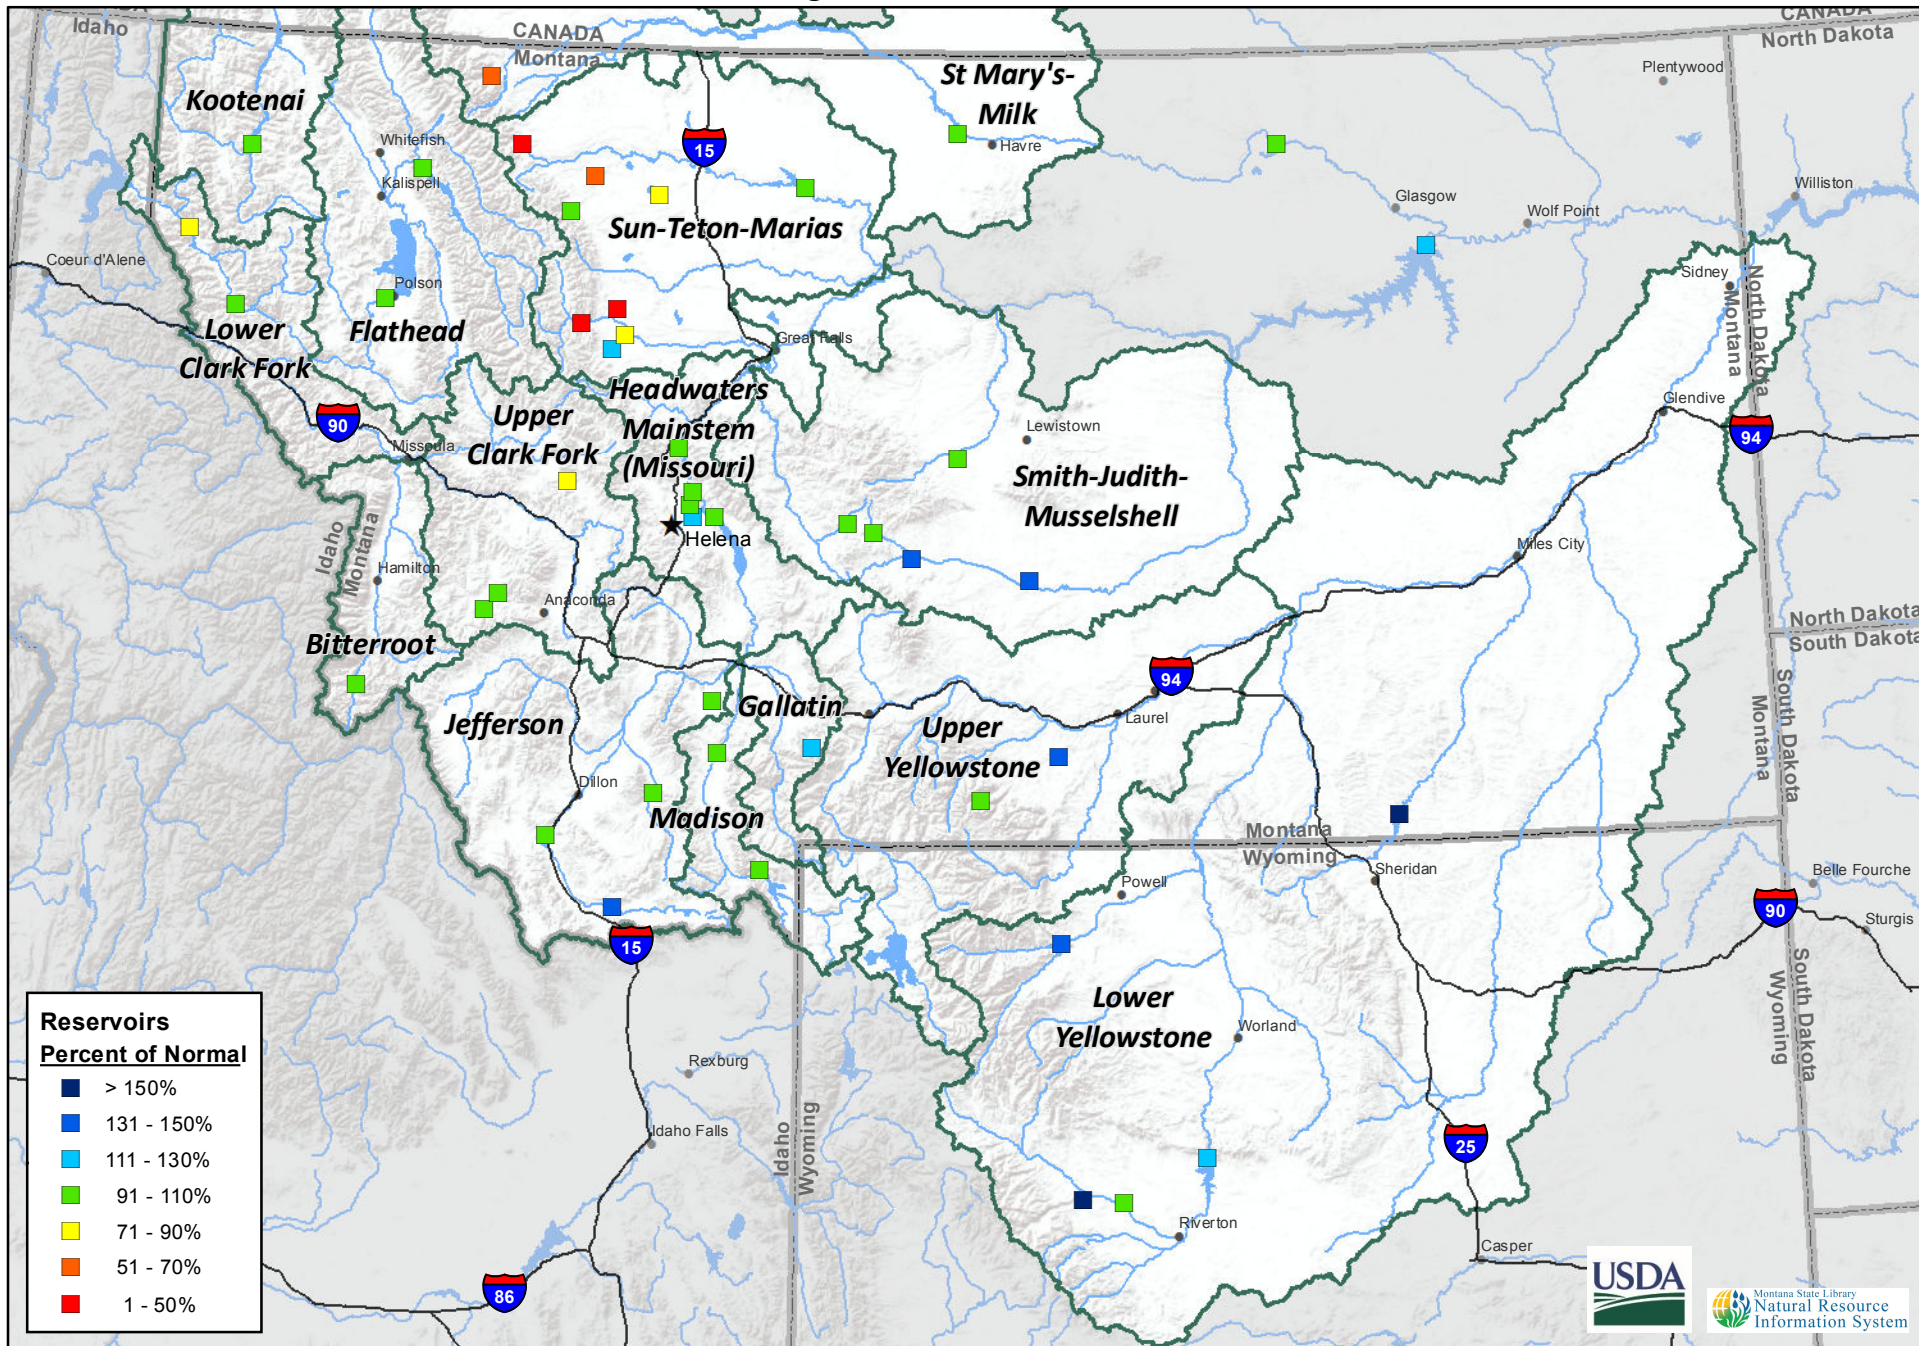

Montana Data Collection Office
 Reservoir Levels
 Percentage of Normal - October 1, 2017

Reservoirs	Percent of Normal
■	> 150%
■	131 - 150%
■	111 - 130%
■	91 - 110%
■	71 - 90%
■	51 - 70%
■	1 - 50%