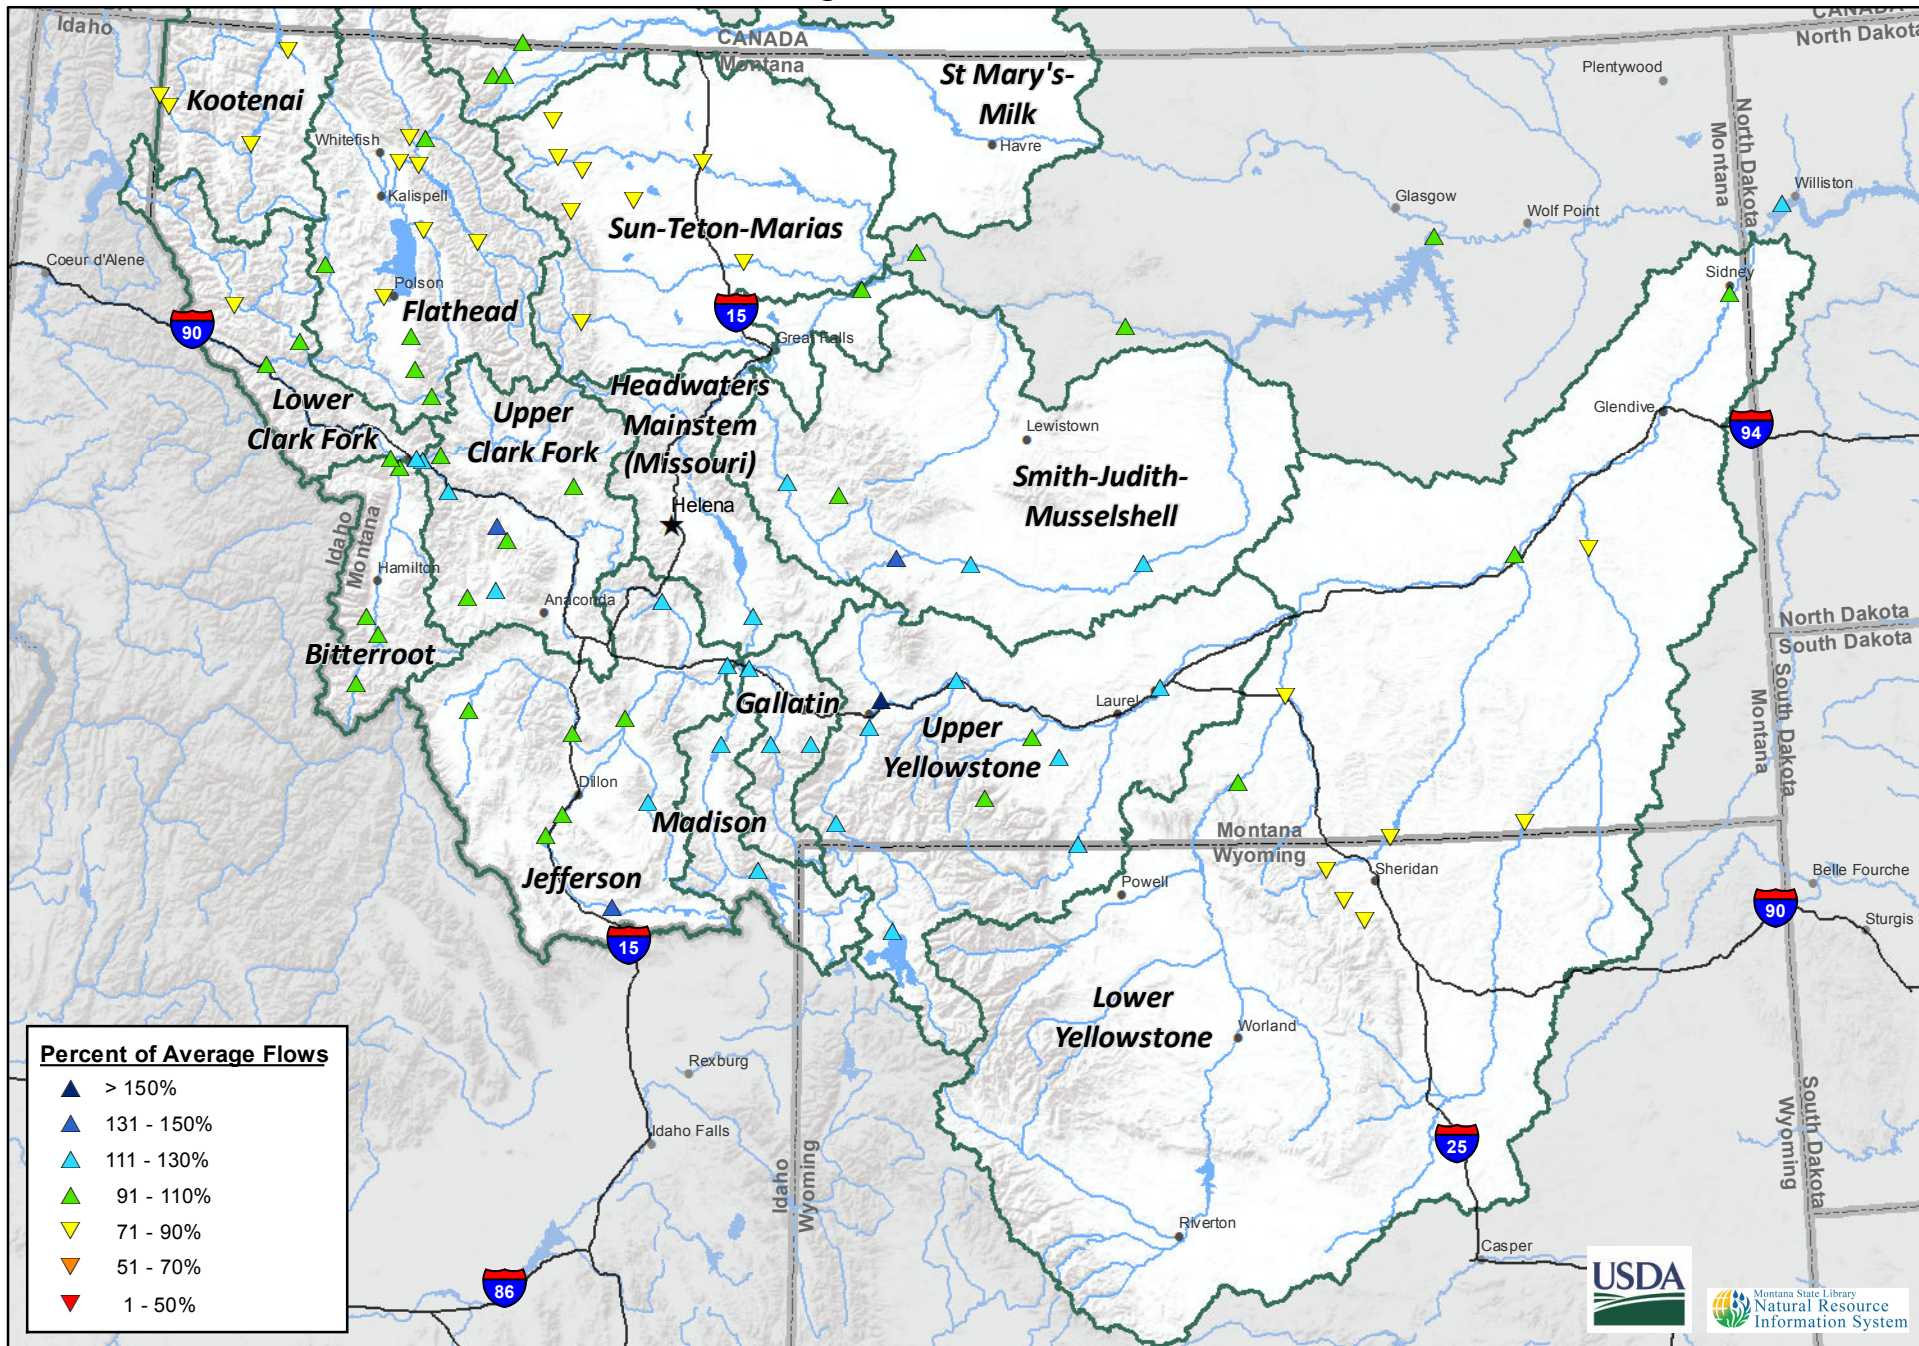

Montana Data Collection Office
 Streamflow Forecast
 Percentage of Normal - March 1, 2019

Percent of Average Flows	
▲	> 150%
▲	131 - 150%
▲	111 - 130%
▲	91 - 110%
▼	71 - 90%
▼	51 - 70%
▼	1 - 50%