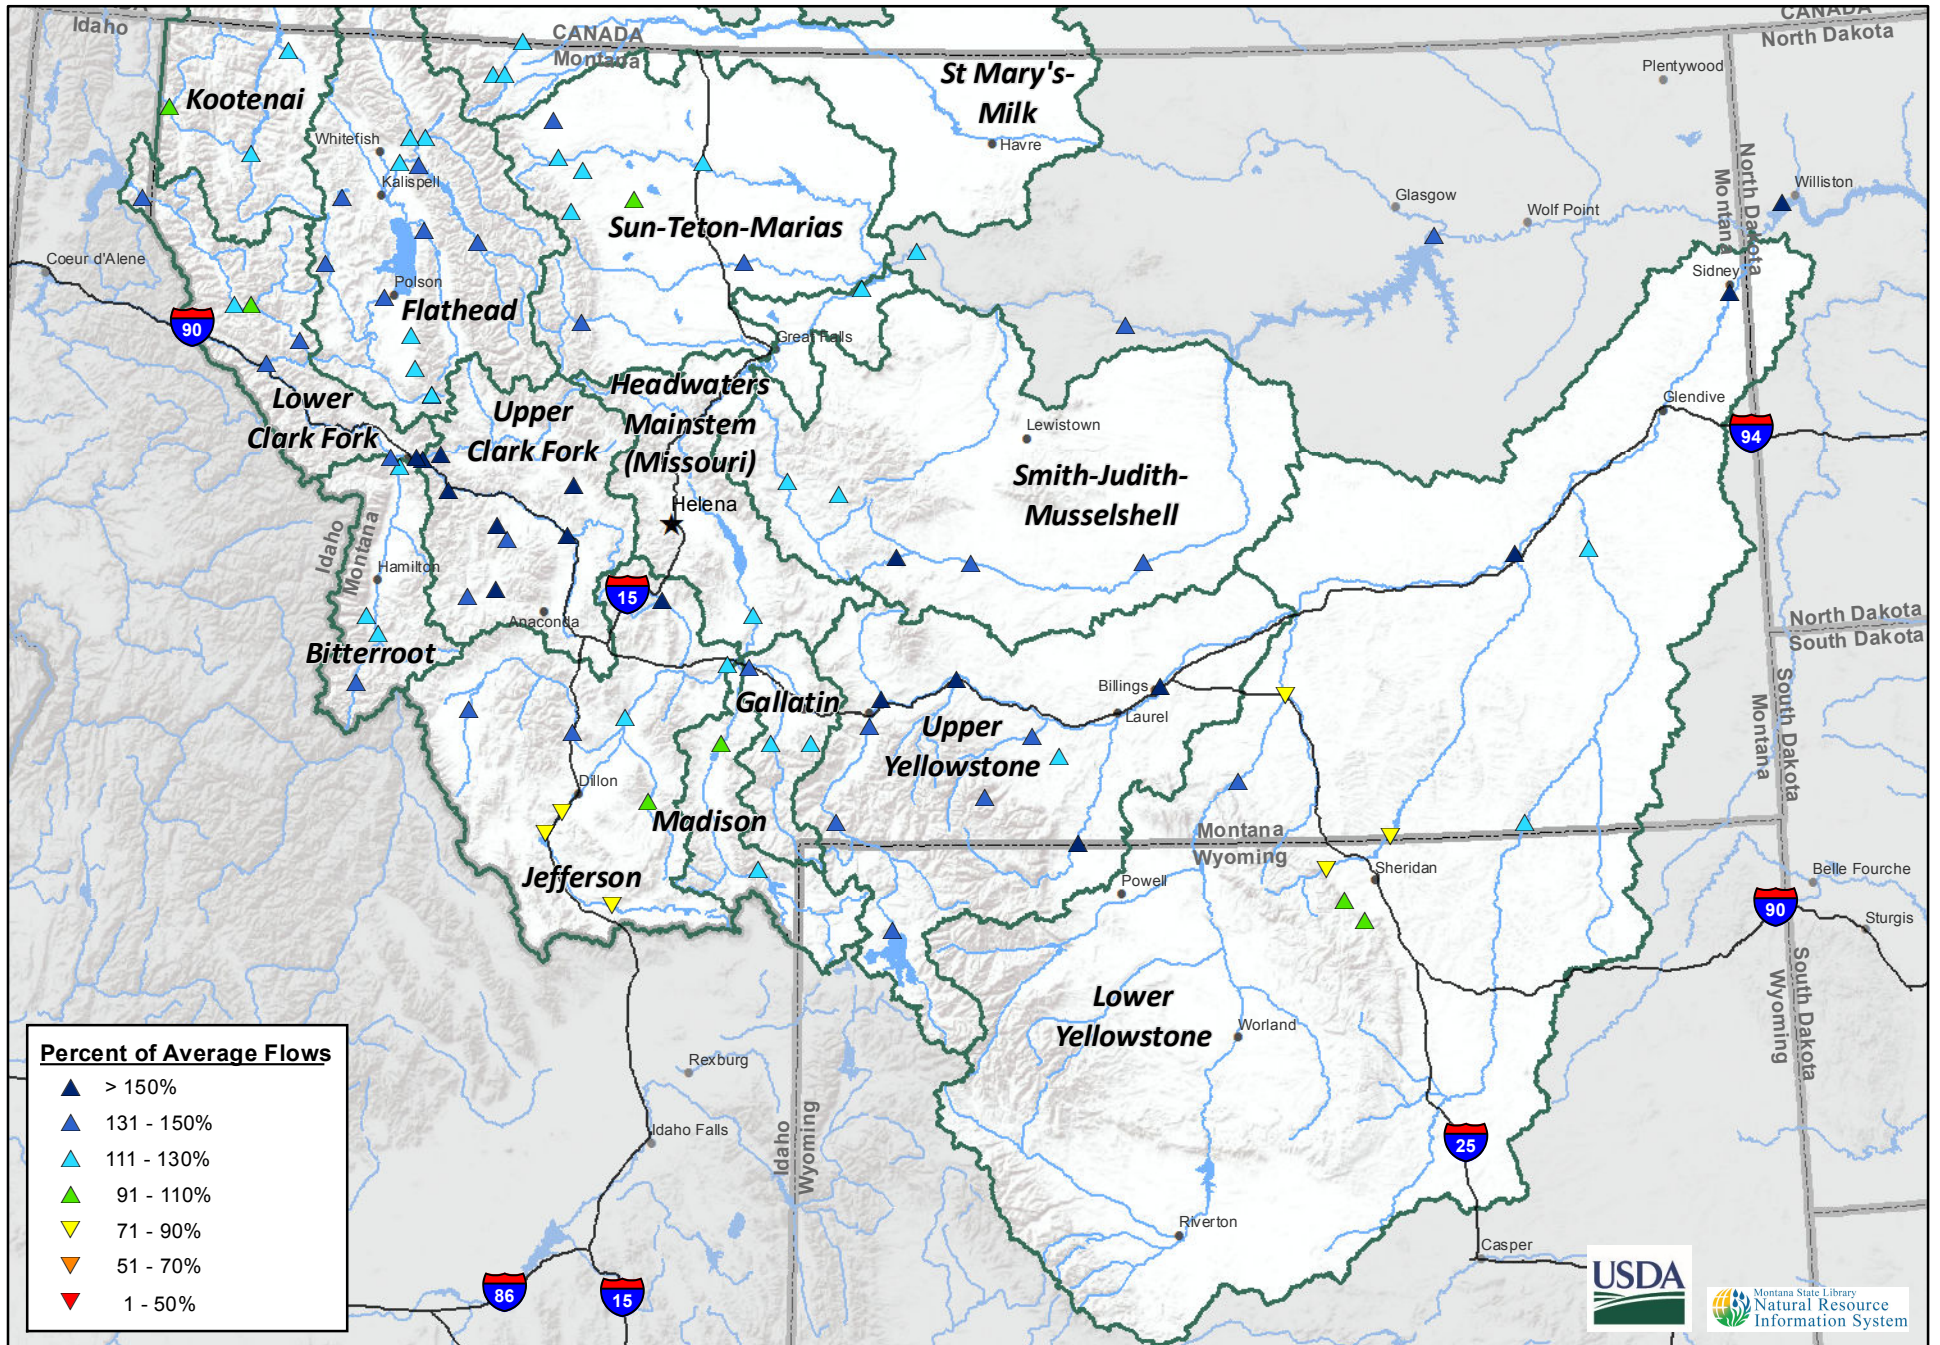

Montana Data Collection Office
 Streamflow Forecast
 Percentage of Normal - March 1, 2018

Percent of Average Flows	
▲	> 150%
▲	131 - 150%
▲	111 - 130%
▲	91 - 110%
▼	71 - 90%
▼	51 - 70%
▼	1 - 50%