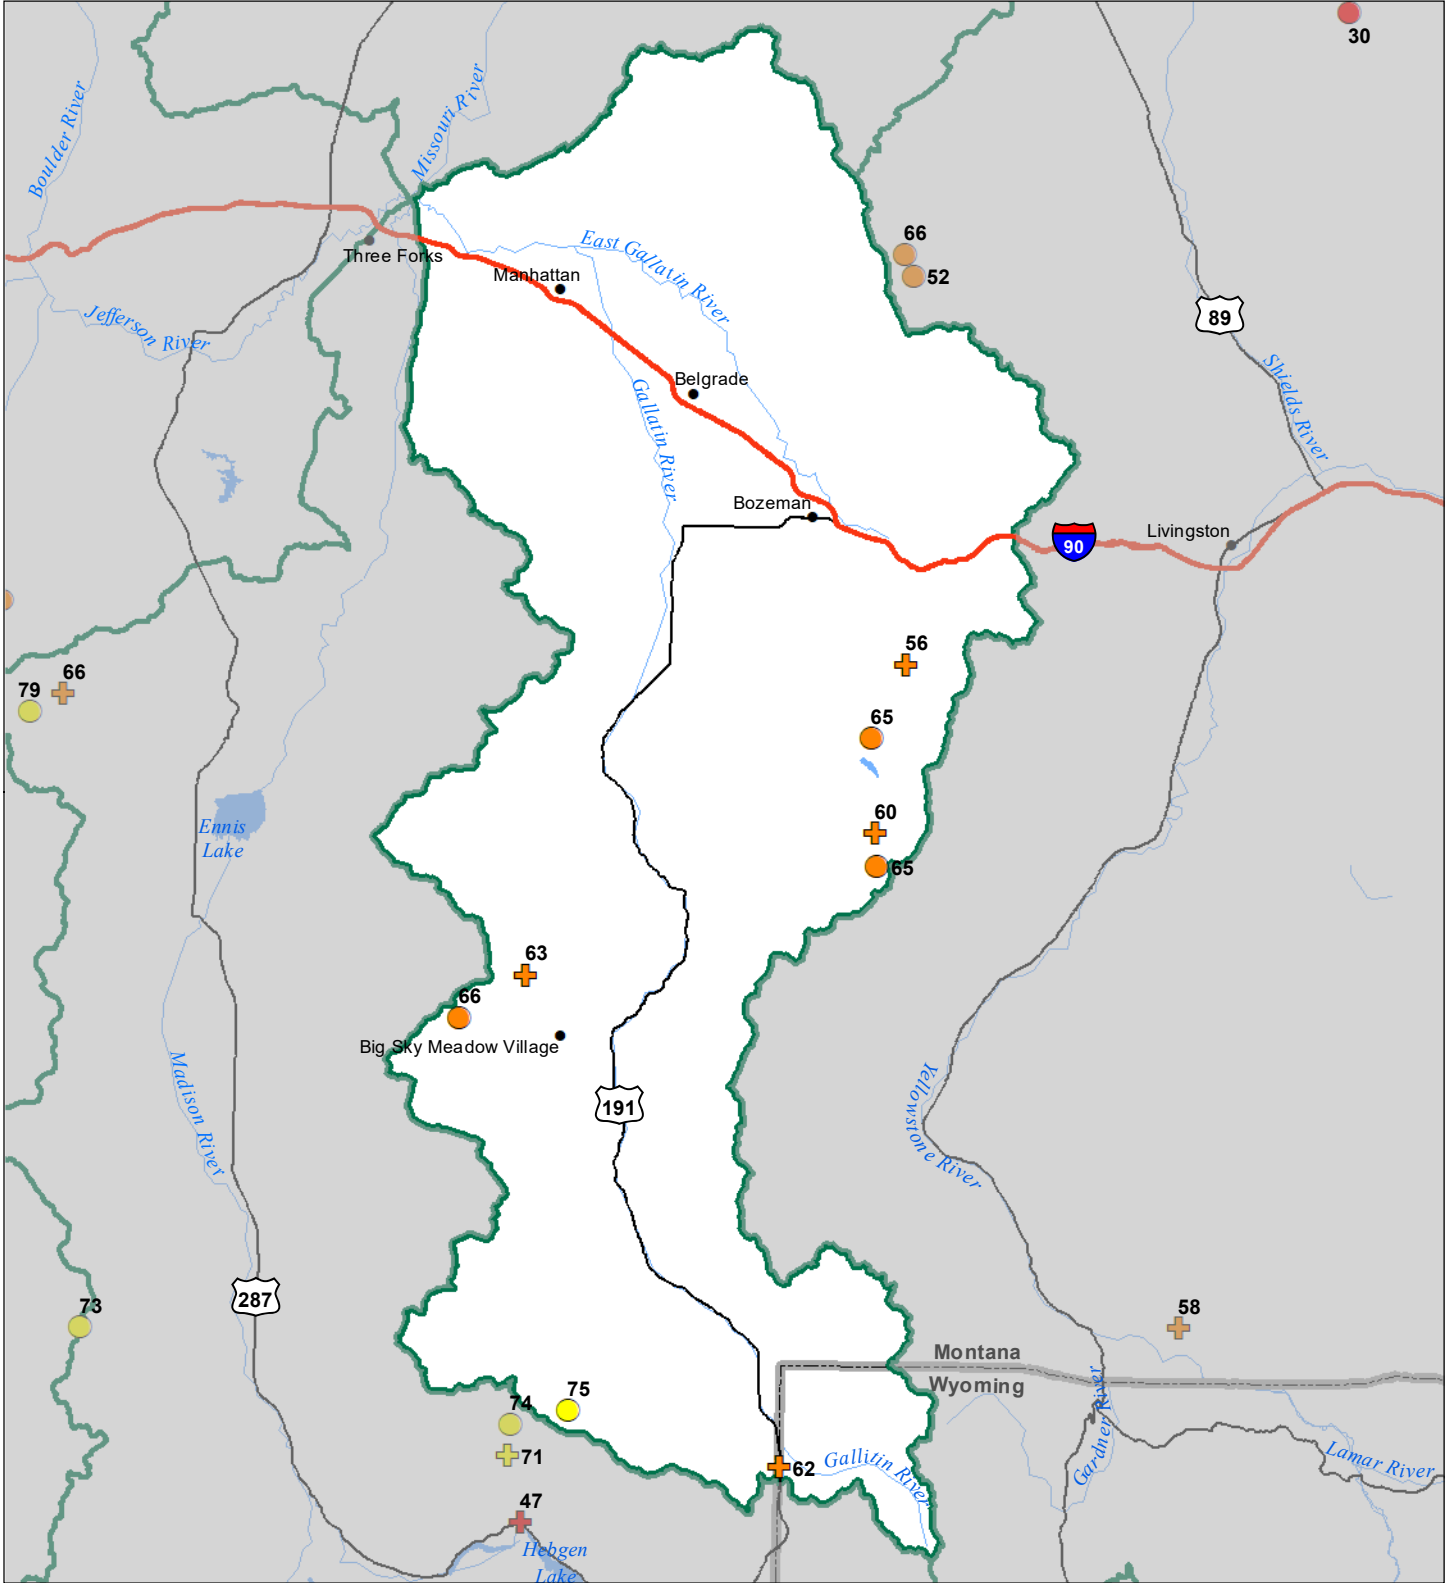

# Gallatin River Basin Snow Water Equivalent Percentage of Normal March 1, 2024

## Snow Water Equivalent Percent of Normal

### SNOTEL

- > 150%
- 131 - 150%
- 111 - 130%
- 91 - 110%
- 71 - 90%
- 51 - 70%
- 1 - 50%
- \* 0%

### Snowcourse

- + > 150%
- + 131 - 150%
- + 111 - 130%
- + 91 - 110%
- + 71 - 90%
- + 51 - 70%
- + 1 - 50%
- \* 0%