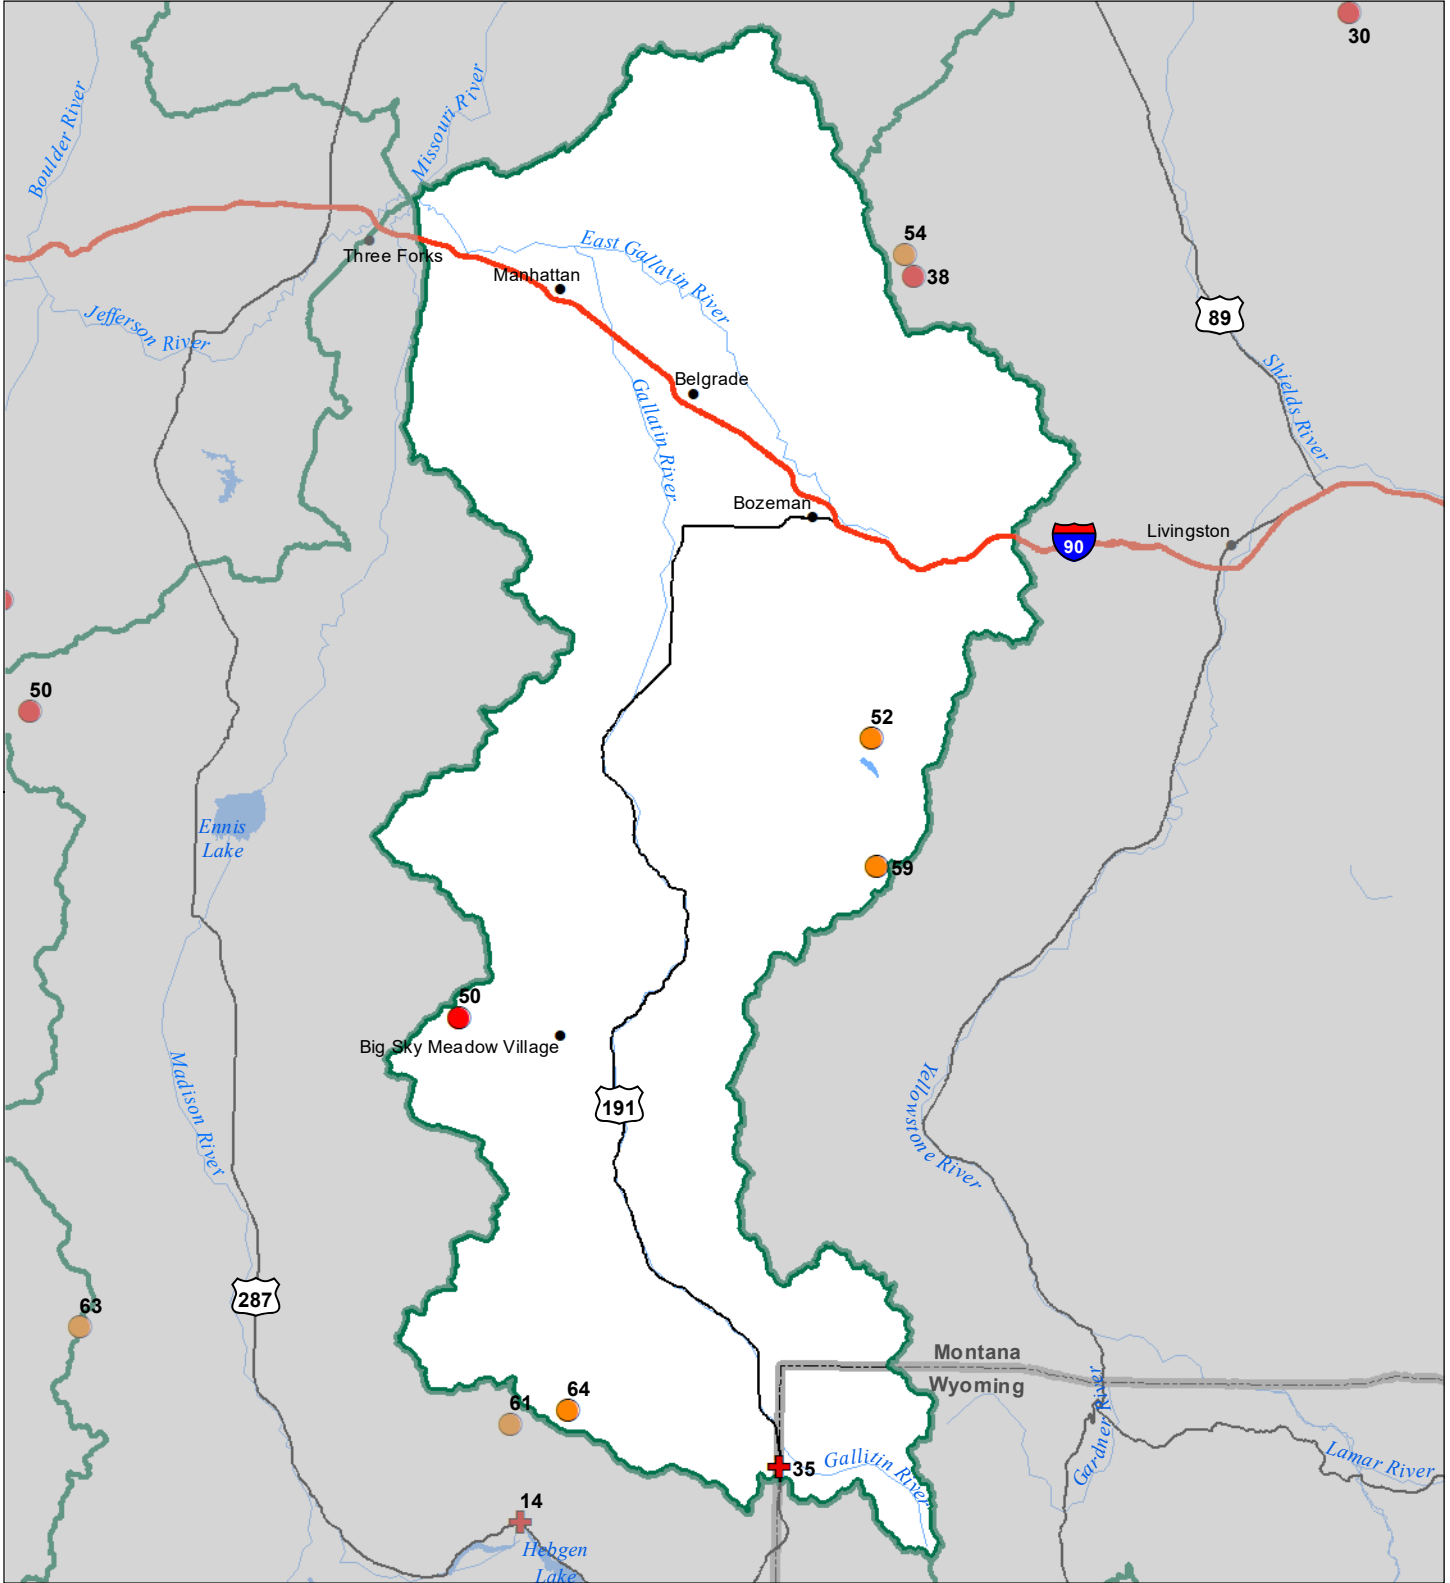

Gallatin River Basin Snow Water Equivalent Percentage of Normal January 1, 2024

Snow Water Equivalent Percent of Normal

SNOTEL

- > 150%
- 131 - 150%
- 111 - 130%
- 91 - 110%
- 71 - 90%
- 51 - 70%
- 1 - 50%
- * 0%

Snowcourse

- + > 150%
- + 131 - 150%
- + 111 - 130%
- + 91 - 110%
- + 71 - 90%
- + 51 - 70%
- + 1 - 50%
- * 0%