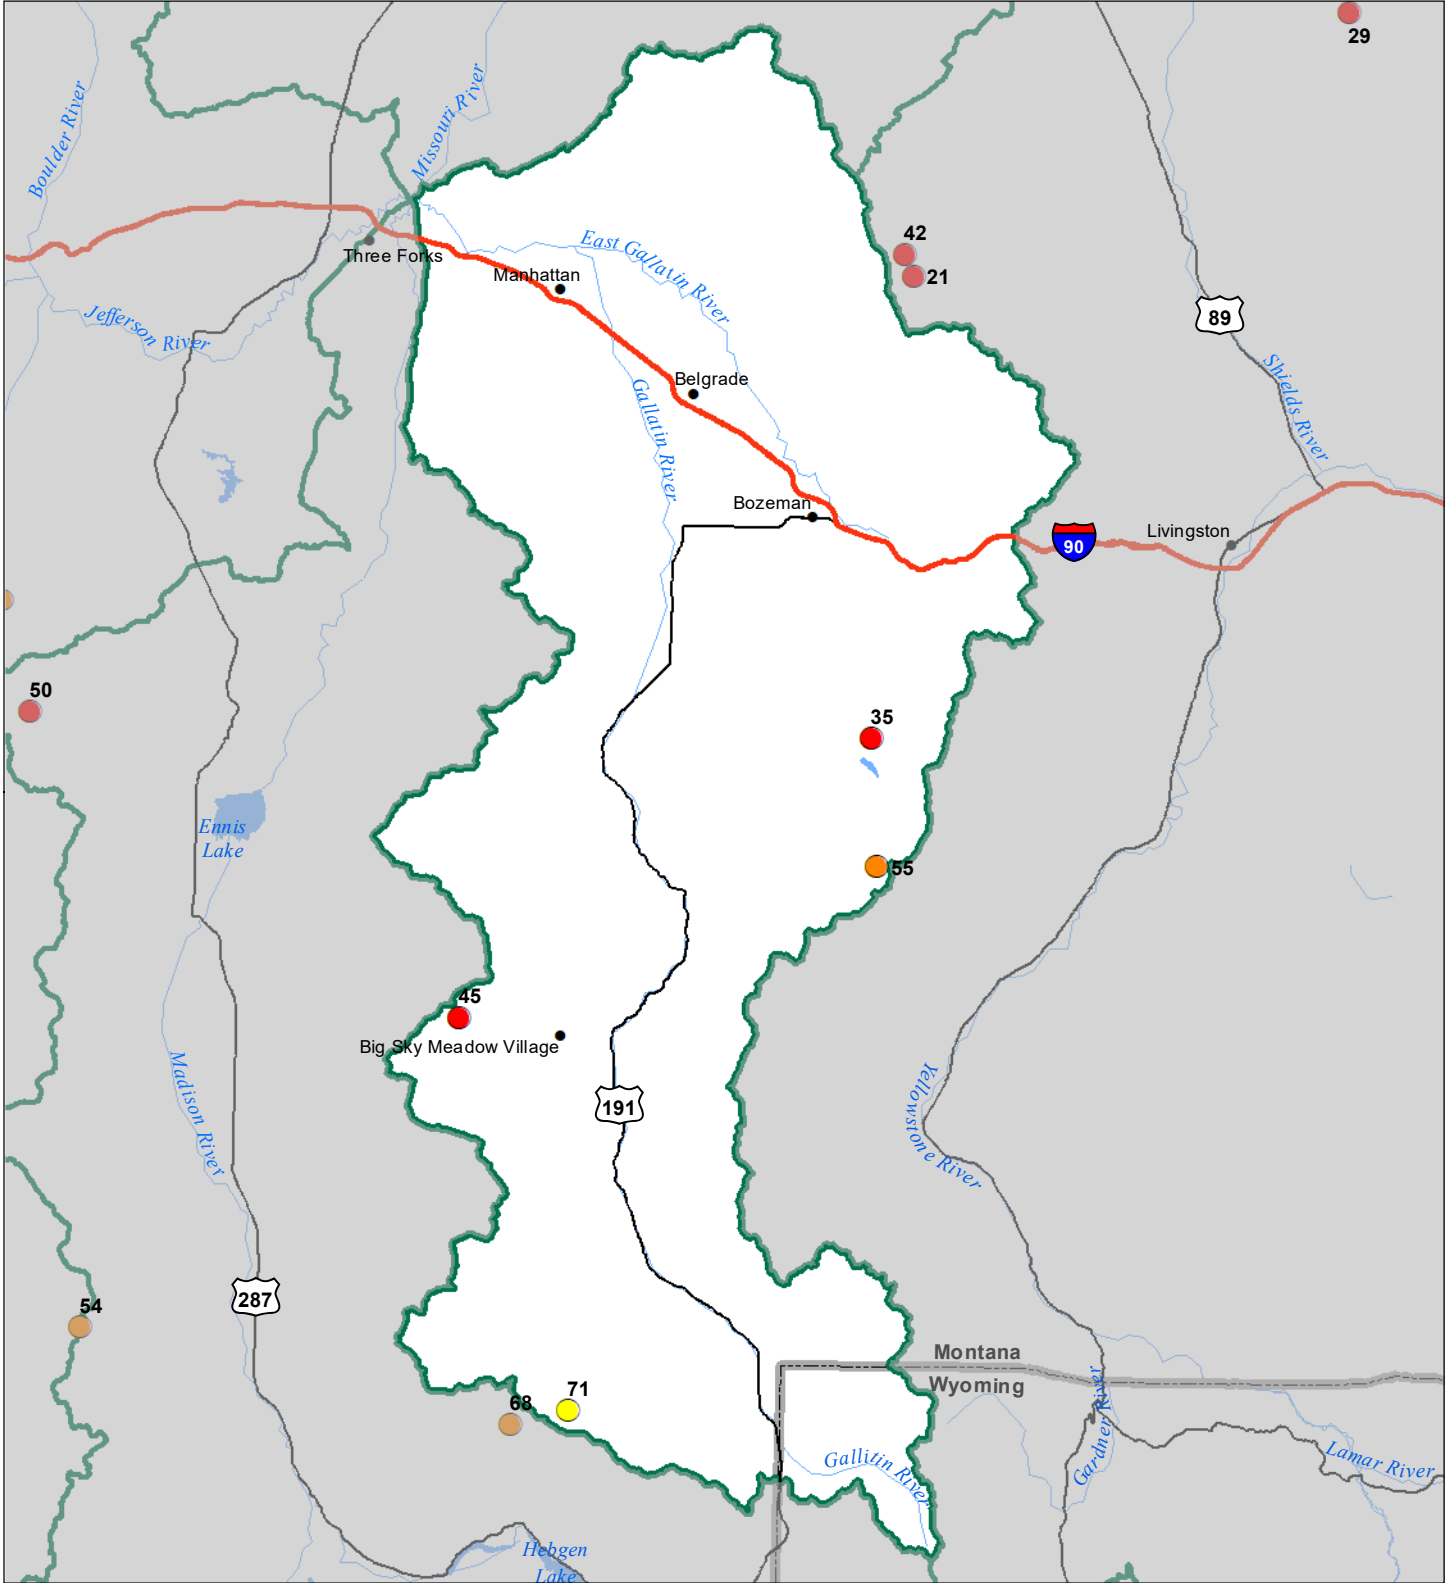

Gallatin River Basin Snow Water Equivalent Percentage of Normal December 1, 2023

Snow Water Equivalent Percent of Normal

SNOTEL

- > 150%
- 131 - 150%
- 111 - 130%
- 91 - 110%
- 71 - 90%
- 51 - 70%
- 1 - 50%
- * 0%

Snowcourse

- ⊕ > 150%
- ⊕ 131 - 150%
- ⊕ 111 - 130%
- ⊕ 91 - 110%
- ⊕ 71 - 90%
- ⊕ 51 - 70%
- ⊕ 1 - 50%
- * 0%