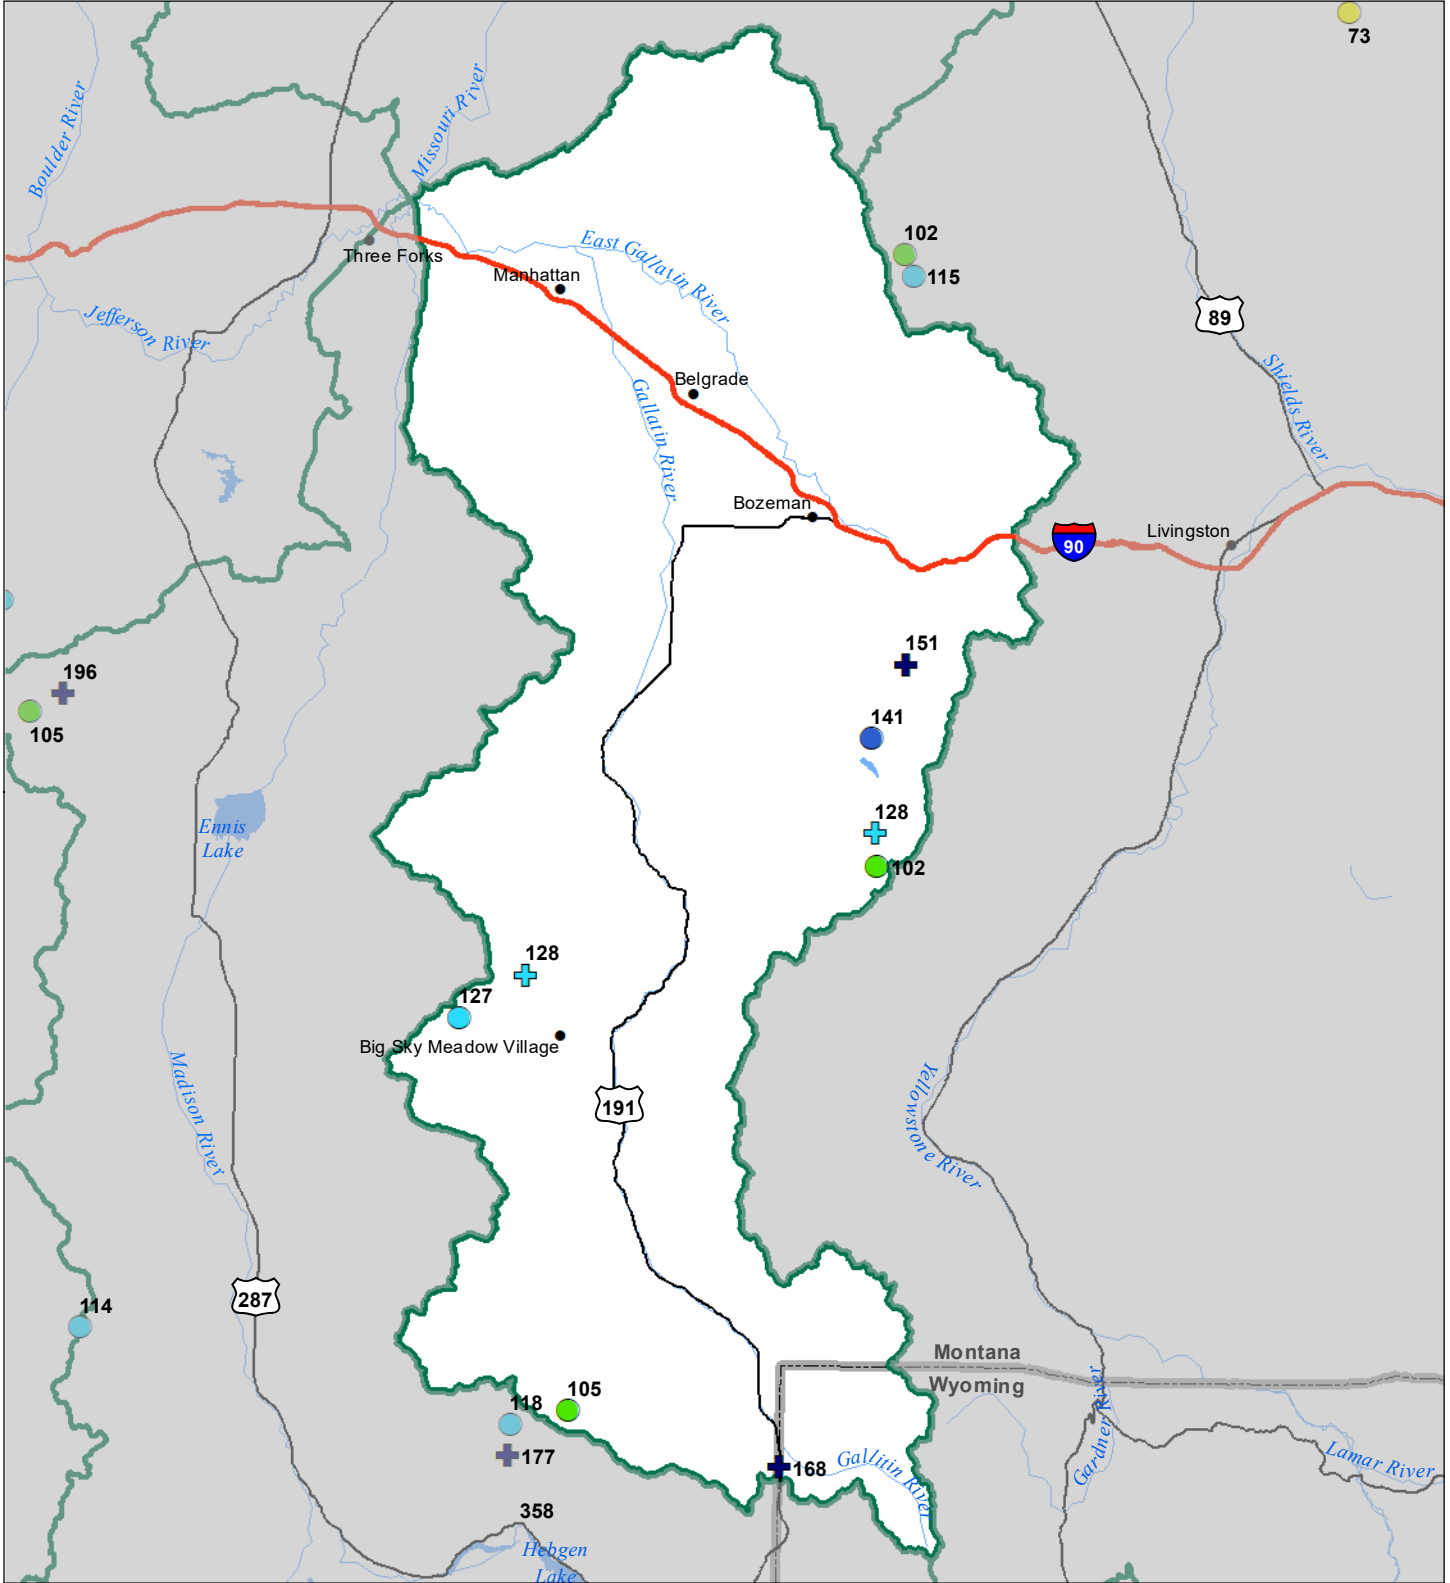

Gallatin River Basin Snow Water Equivalent Percentage of Normal May 1, 2023

Snow Water Equivalent Percent of Normal

SNOTEL

- > 150%
- 131 - 150%
- 111 - 130%
- 91 - 110%
- 71 - 90%
- 51 - 70%
- 1 - 50%
- *

Snowcourse

- ⊕ > 150%
- ⊕ 131 - 150%
- ⊕ 111 - 130%
- ⊕ 91 - 110%
- ⊕ 71 - 90%
- ⊕ 51 - 70%
- ⊕ 1 - 50%
- ⊕ *