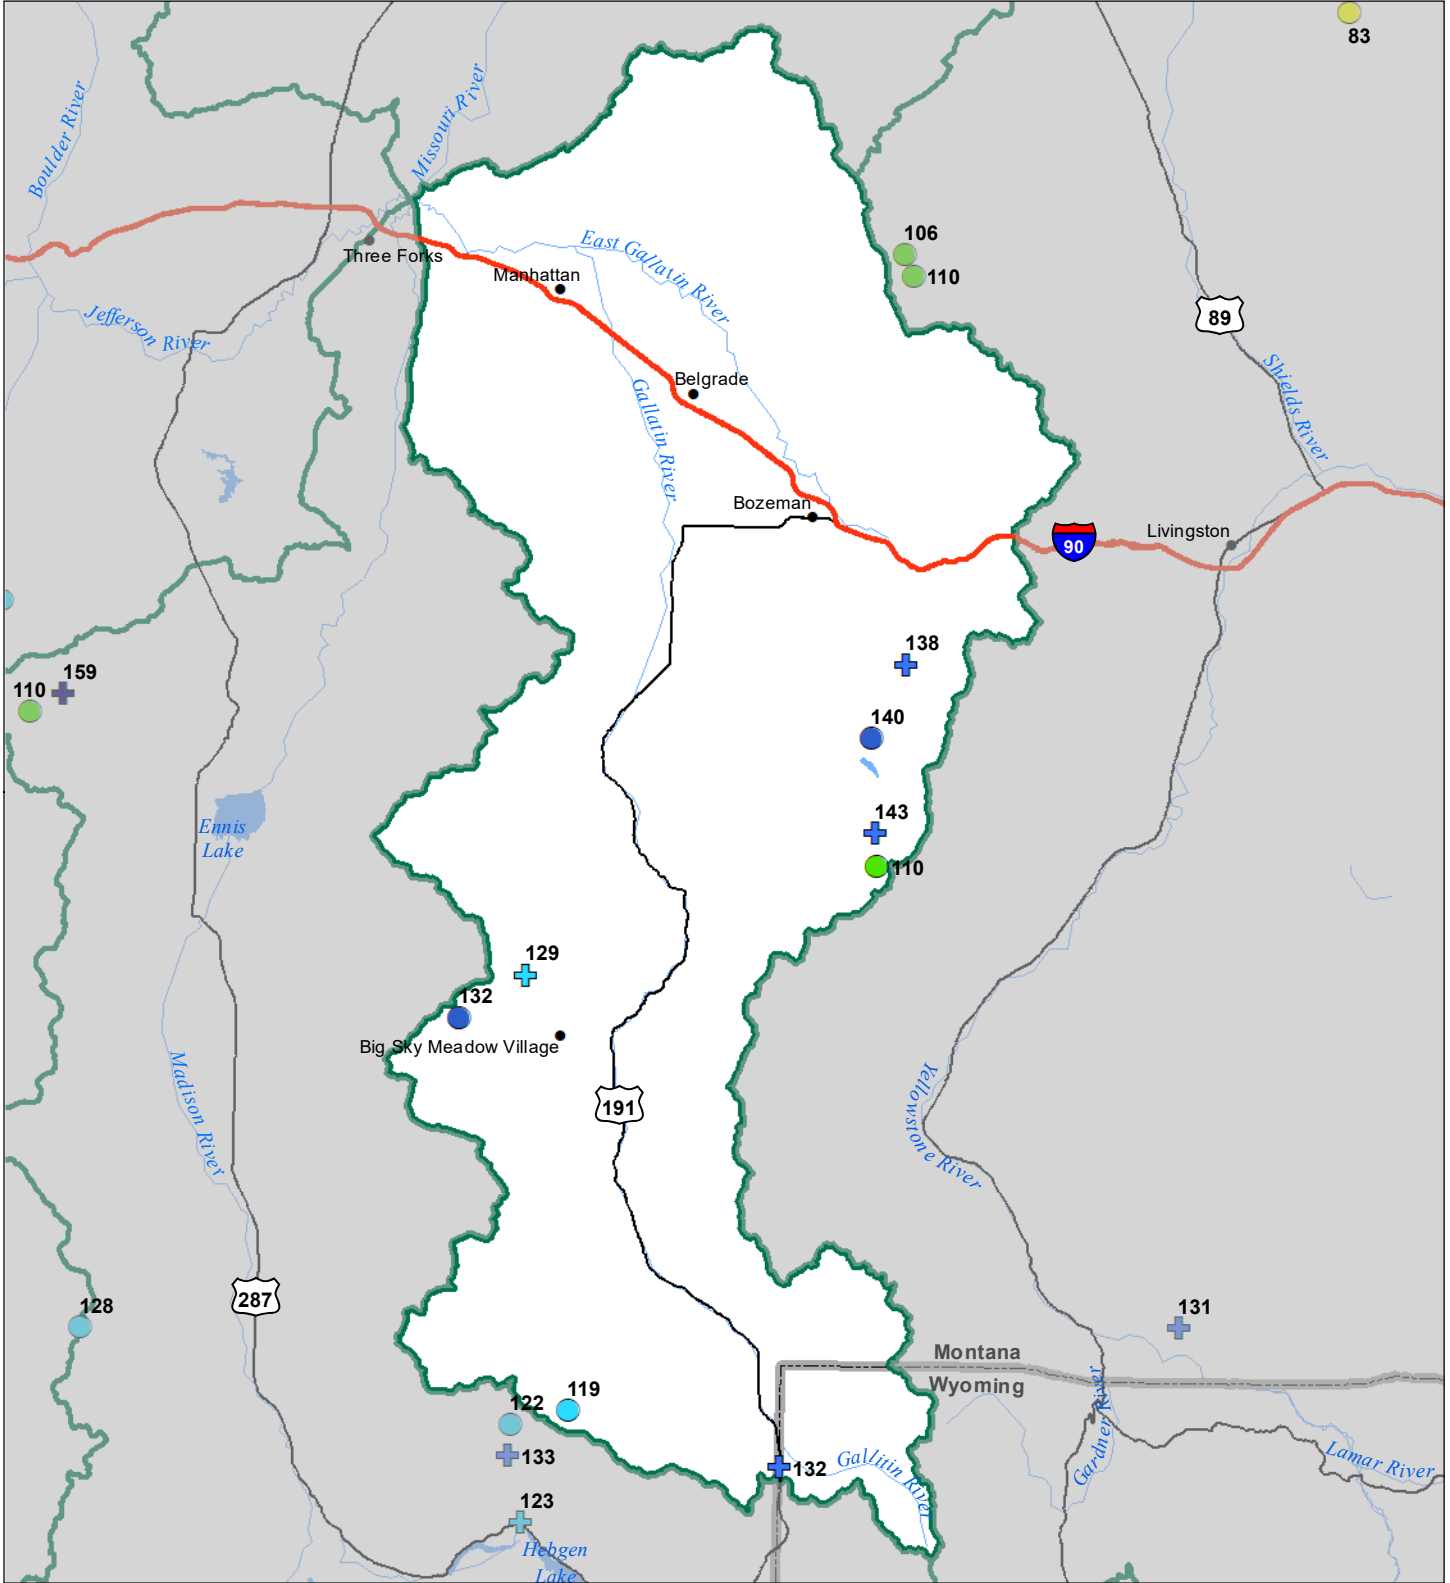

Gallatin River Basin Snow Water Equivalent Percentage of Normal April 1, 2023

Snow Water Equivalent Percent of Normal

SNOTEL

- > 150%
- 131 - 150%
- 111 - 130%
- 91 - 110%
- 71 - 90%
- 51 - 70%
- 1 - 50%
- *

Snowcourse

- ⊕ > 150%
- ⊕ 131 - 150%
- ⊕ 111 - 130%
- ⊕ 91 - 110%
- ⊕ 71 - 90%
- ⊕ 51 - 70%
- ⊕ 1 - 50%
- ⊕ *