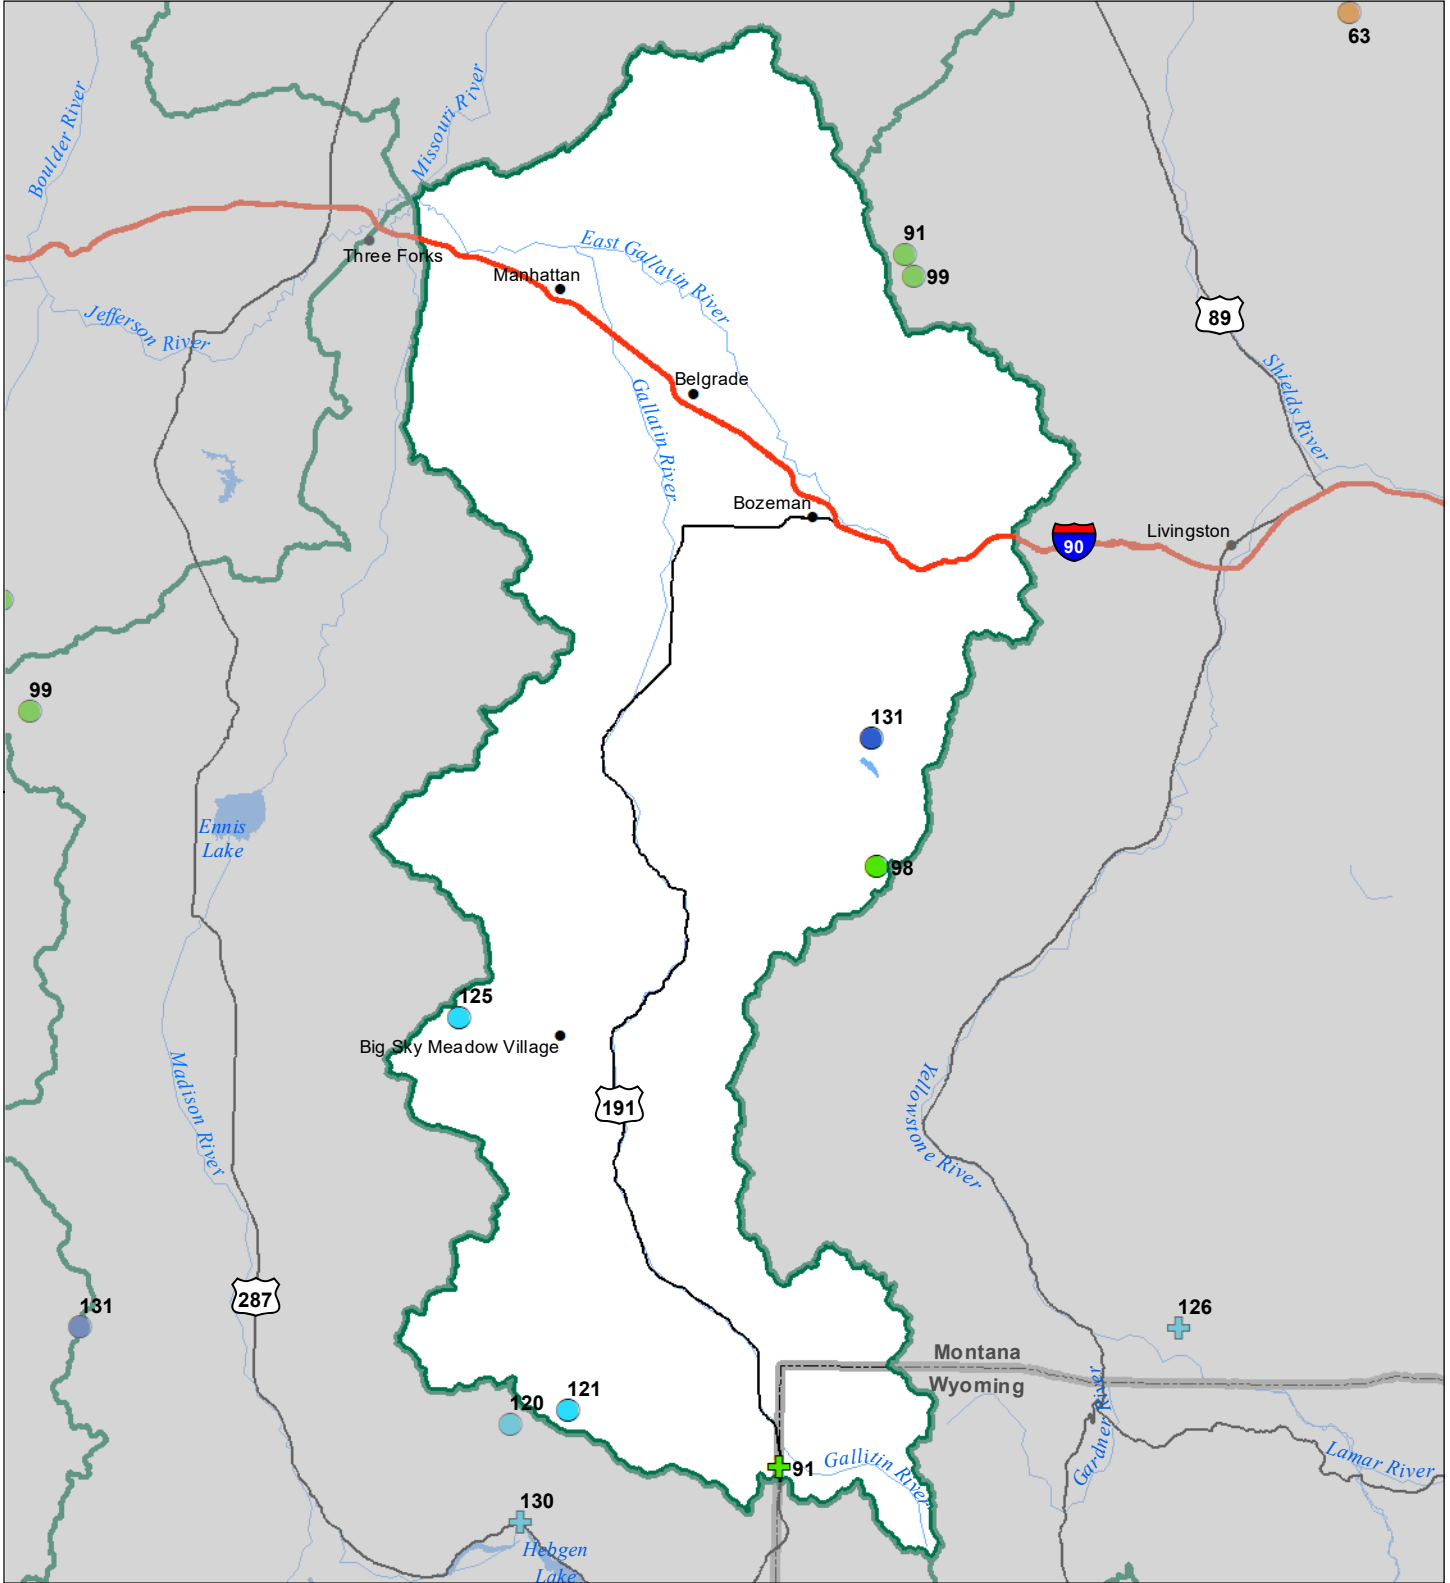

Gallatin River Basin Snow Water Equivalent Percentage of Normal February 1, 2023

Snow Water Equivalent Percent of Normal

SNOTEL

- > 150%
- 131 - 150%
- 111 - 130%
- 91 - 110%

- 71 - 90%
- 51 - 70%
- 1 - 50%
- *

Snowcourse

- ⊕ > 150%
- ⊕ 131 - 150%
- ⊕ 111 - 130%
- ⊕ 91 - 110%

- ⊕ 71 - 90%
- ⊕ 51 - 70%
- ⊕ 1 - 50%
- ⊕ *