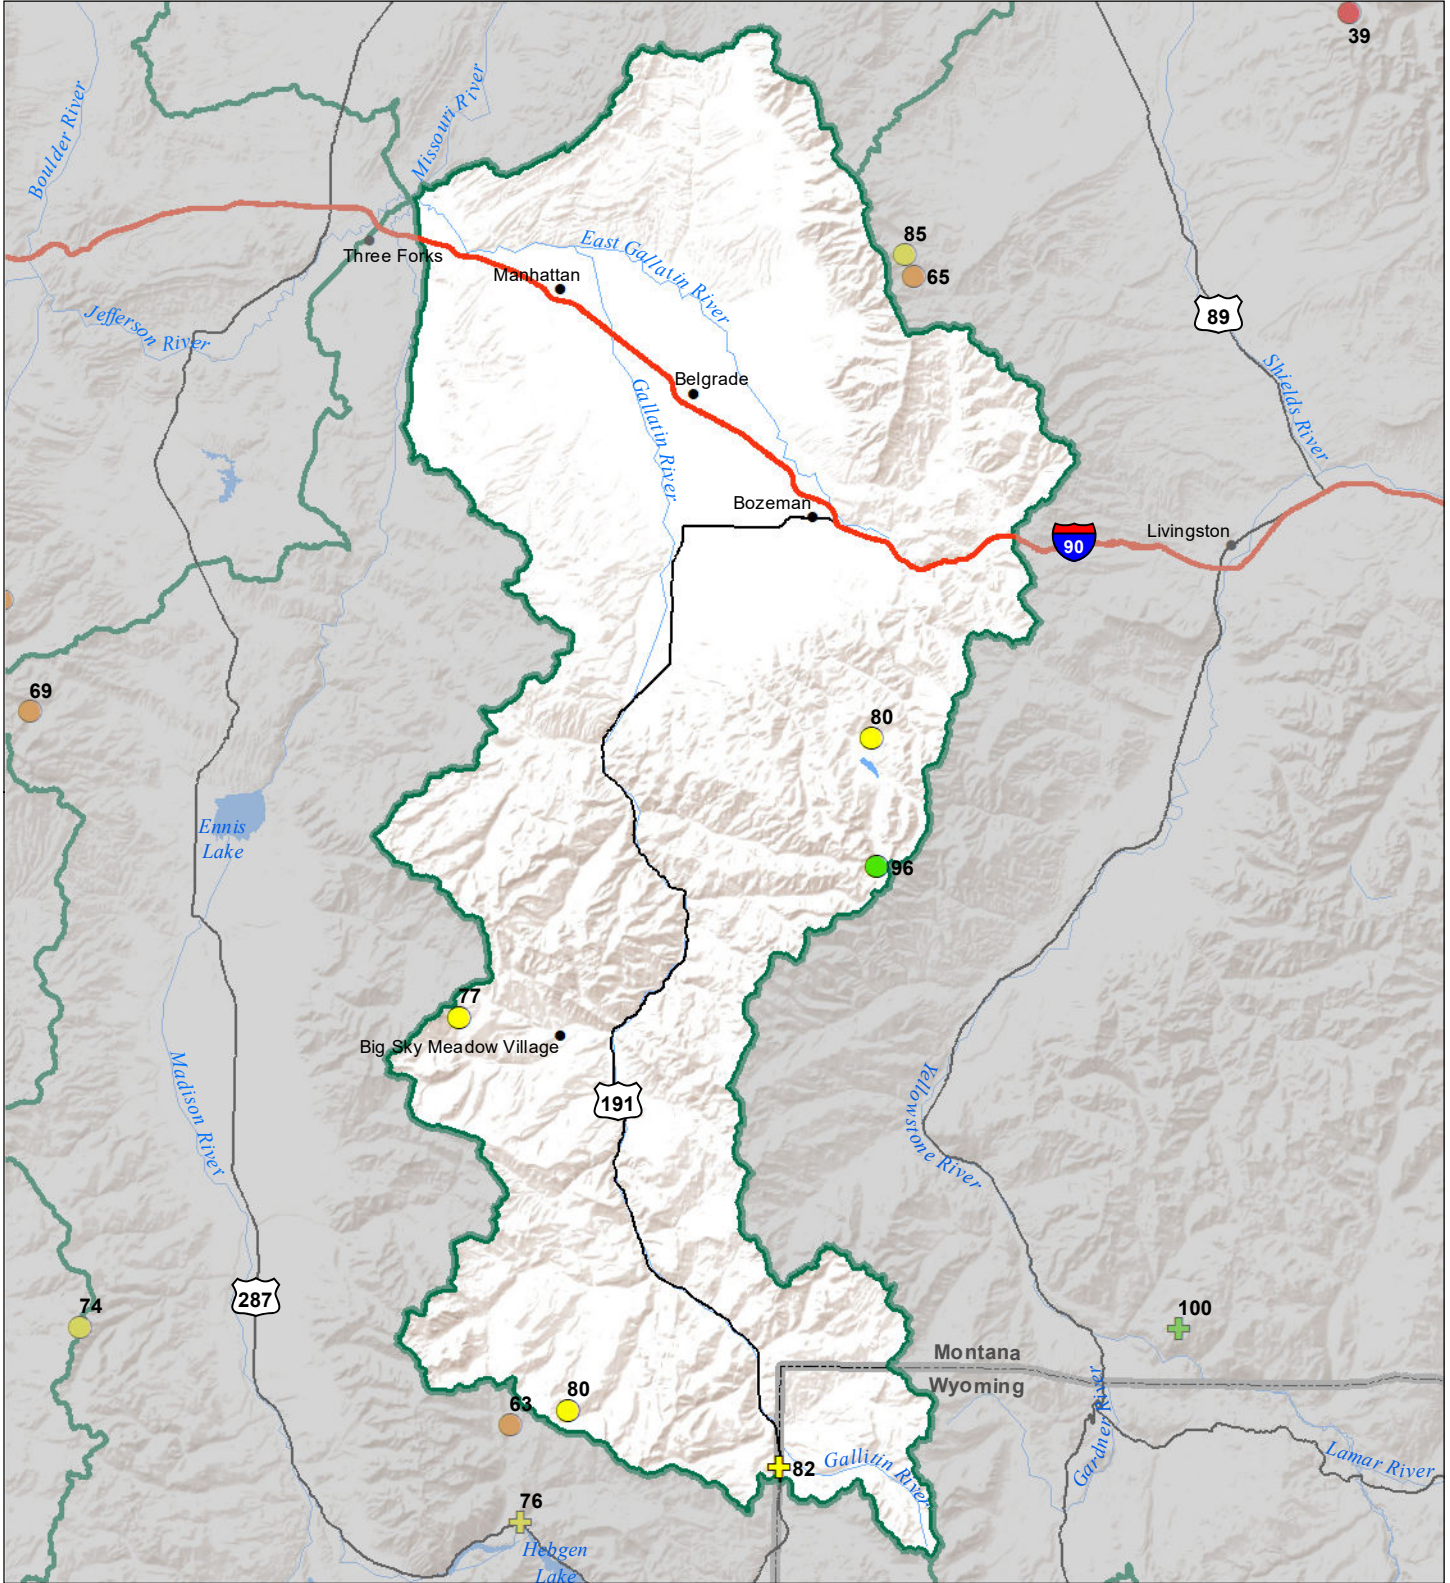

# Gallatin River Basin Snow Water Equivalent Percentage of Normal February 1, 2021

## Snow Water Equivalent Percent of Normal

### SNOTEL

- > 150%
- 131 - 150%
- 111 - 130%
- 91 - 110%
- 71 - 90%
- 51 - 70%
- 1 - 50%
- \* 0%

### Snowcourse

- + > 150%
- + 131 - 150%
- + 111 - 130%
- + 91 - 110%
- + 71 - 90%
- + 51 - 70%
- + 1 - 50%
- \* 0%