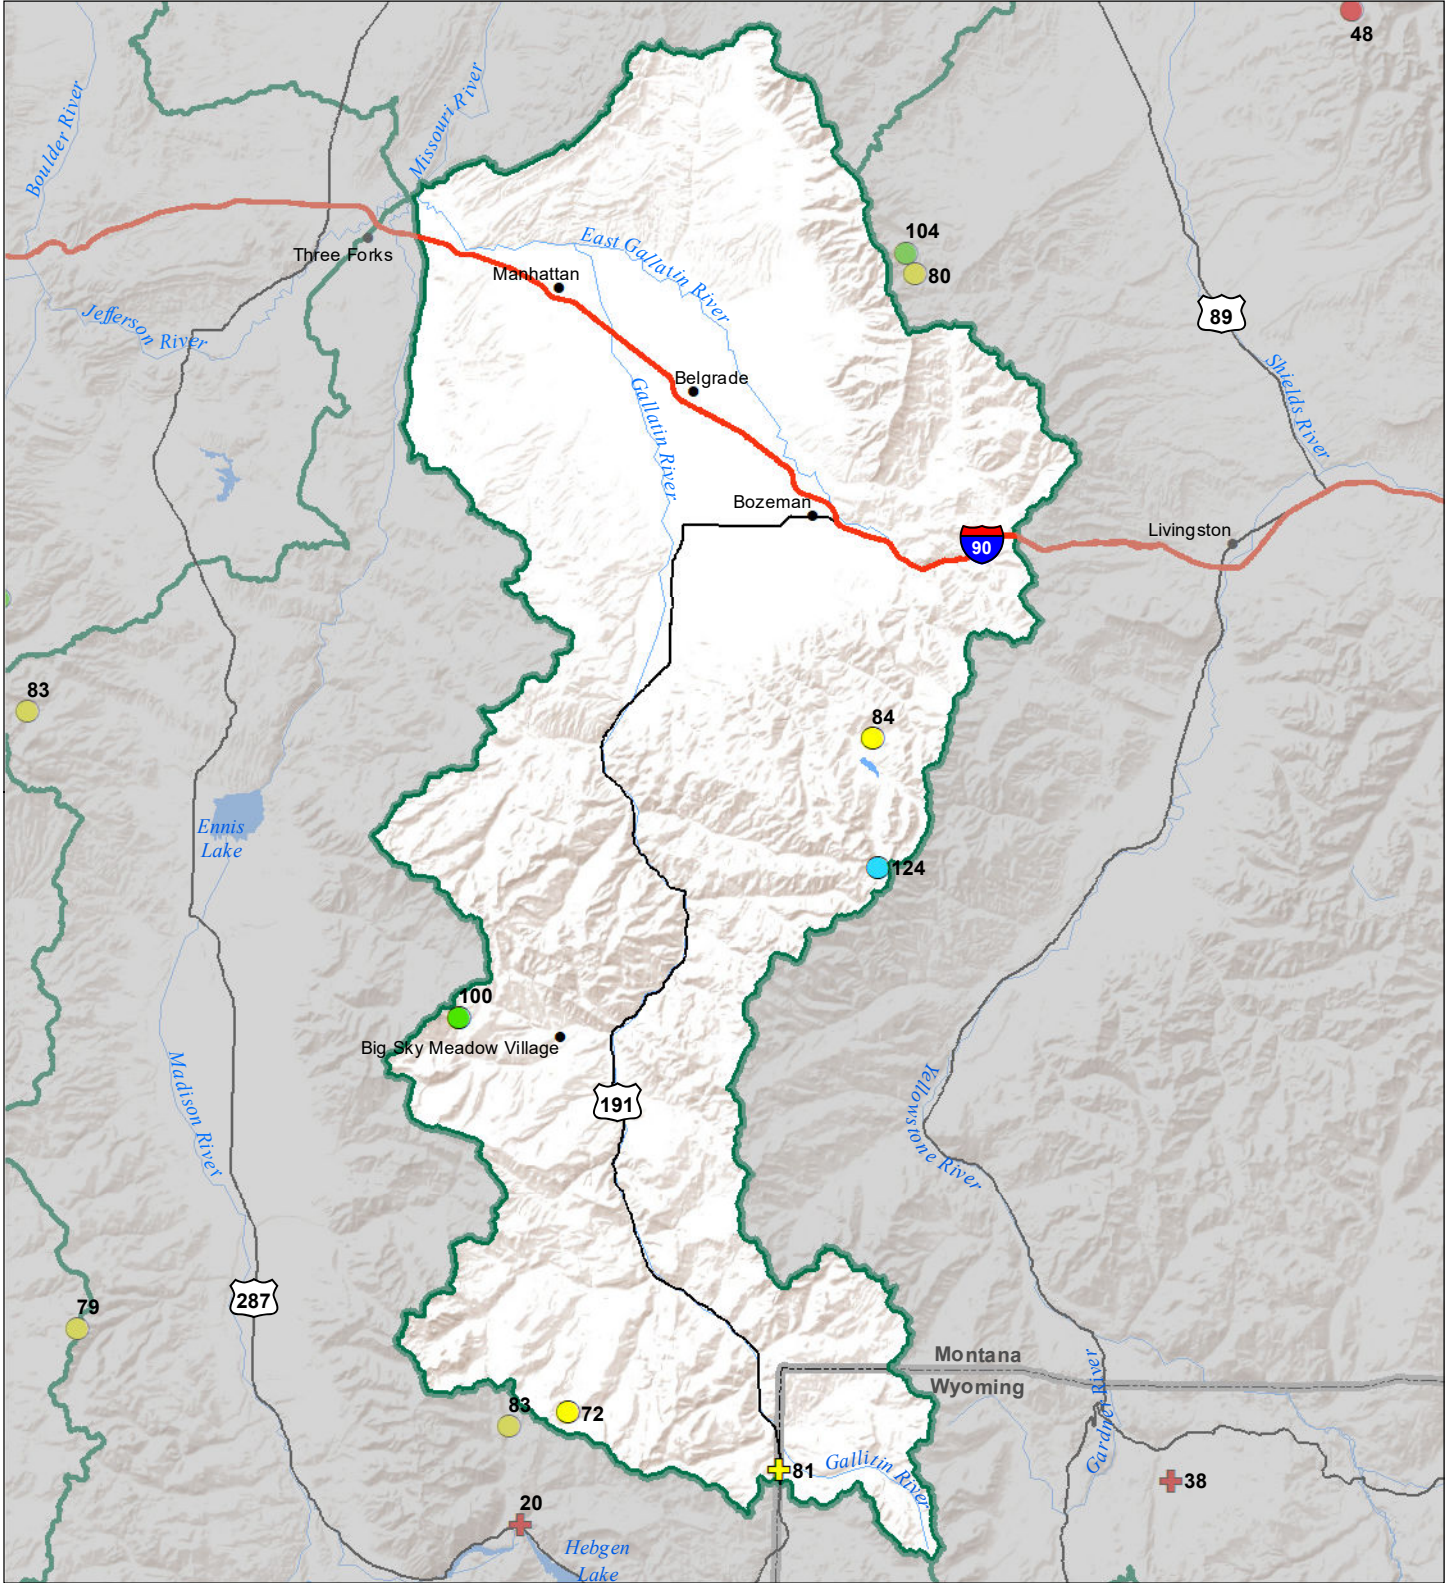

# Gallatin River Basin Snow Water Equivalent Percentage of Normal January 1, 2020

## Snow Water Equivalent Percent of Normal

### SNOTEL

- > 150%
- 131 - 150%
- 111 - 130%
- 91 - 110%
- 71 - 90%
- 51 - 70%
- 1 - 50%
- \* 0%

### Snowcourse

- ⊕ > 150%
- ⊕ 131 - 150%
- ⊕ 111 - 130%
- ⊕ 91 - 110%
- ⊕ 71 - 90%
- ⊕ 51 - 70%
- ⊕ 1 - 50%
- \* 0%