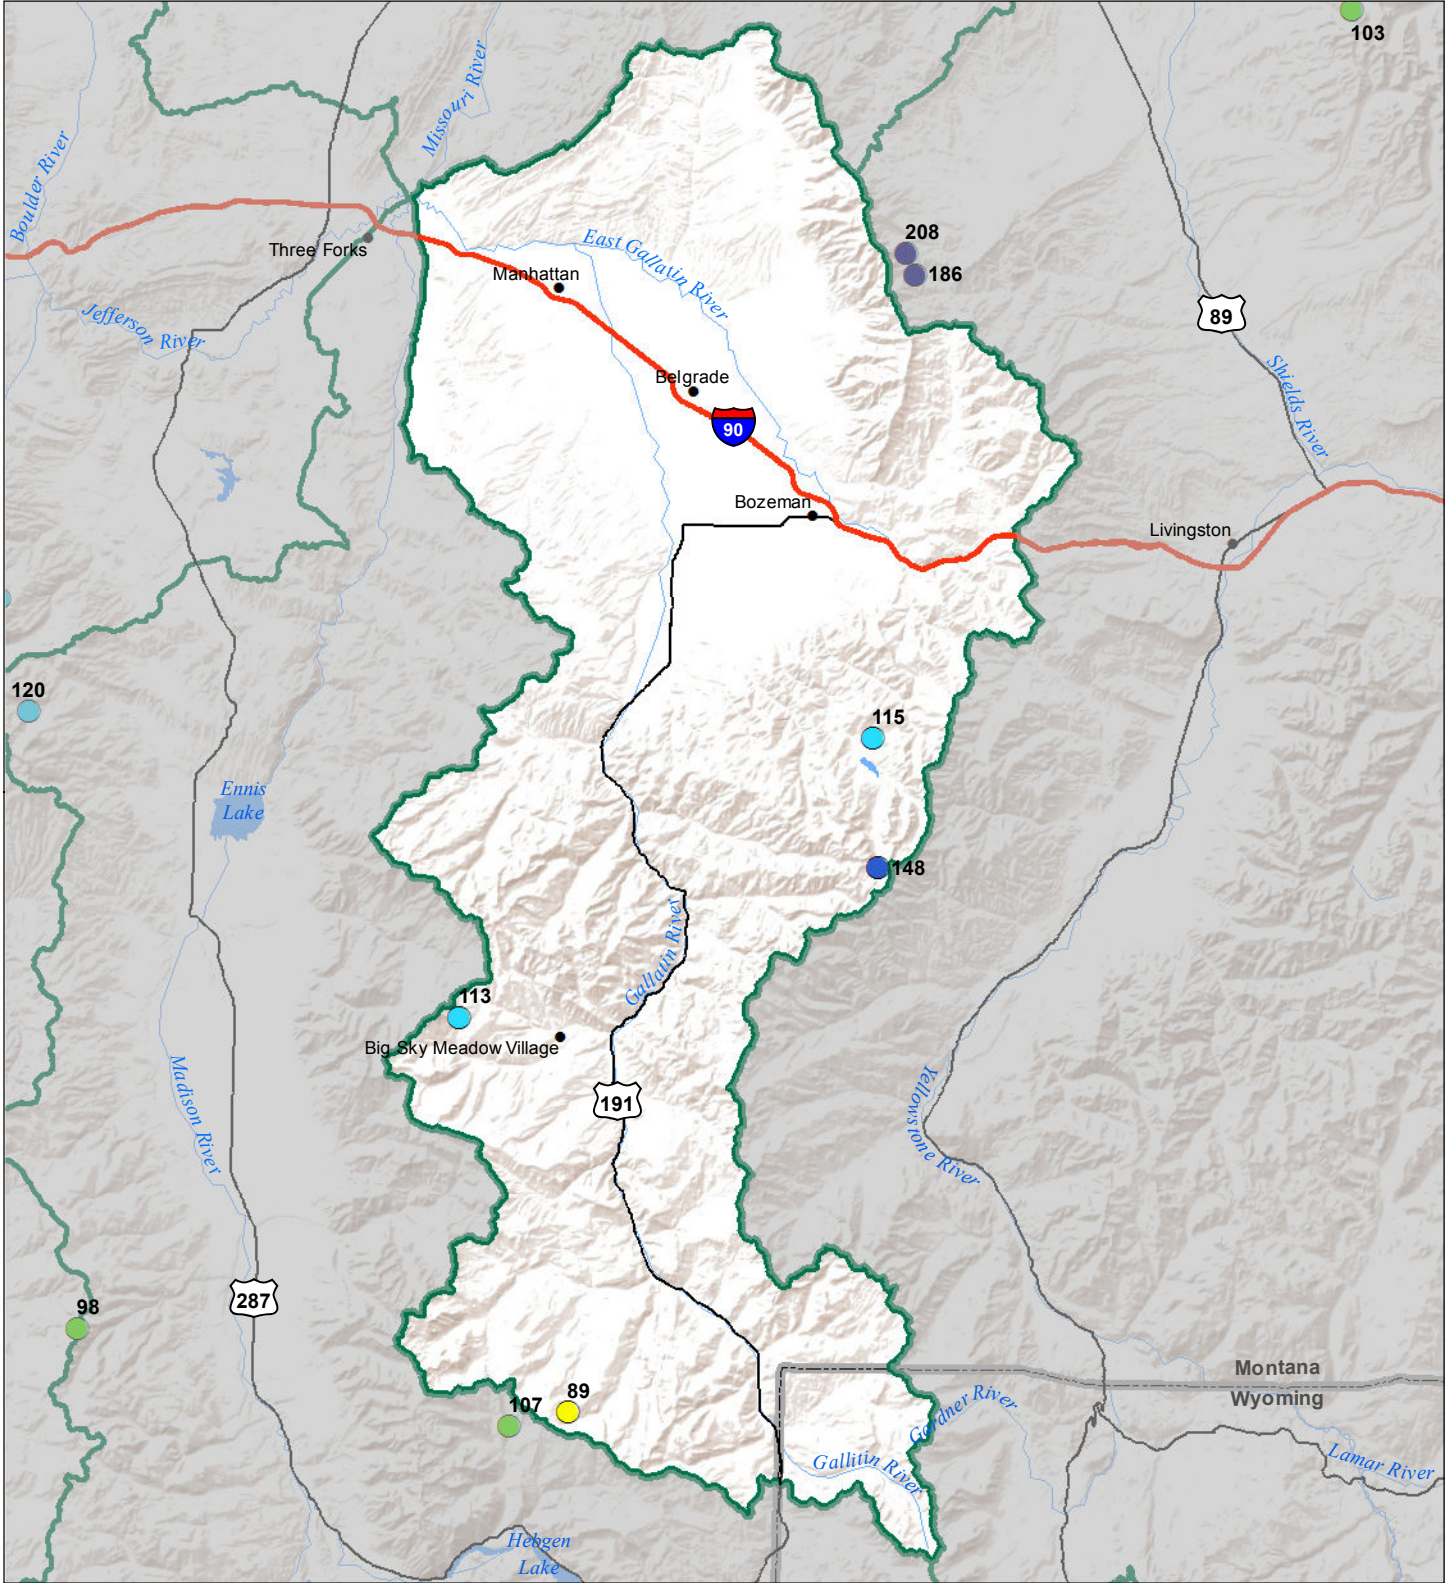

# Gallatin River Basin Snow Water Equivalent Percentage of Normal December 1, 2018

## Snow Water Equivalent Percent of Normal

### SNOTEL

- > 150%
- 131 - 150%
- 111 - 130%
- 91 - 110%

- 71 - 90%
- 51 - 70%
- 1 - 50%
- ✱ 0%

### Snowcourse

- + > 150%
- + 131 - 150%
- + 111 - 130%
- + 91 - 110%

- + 71 - 90%
- + 51 - 70%
- + 1 - 50%
- ✱ 0%