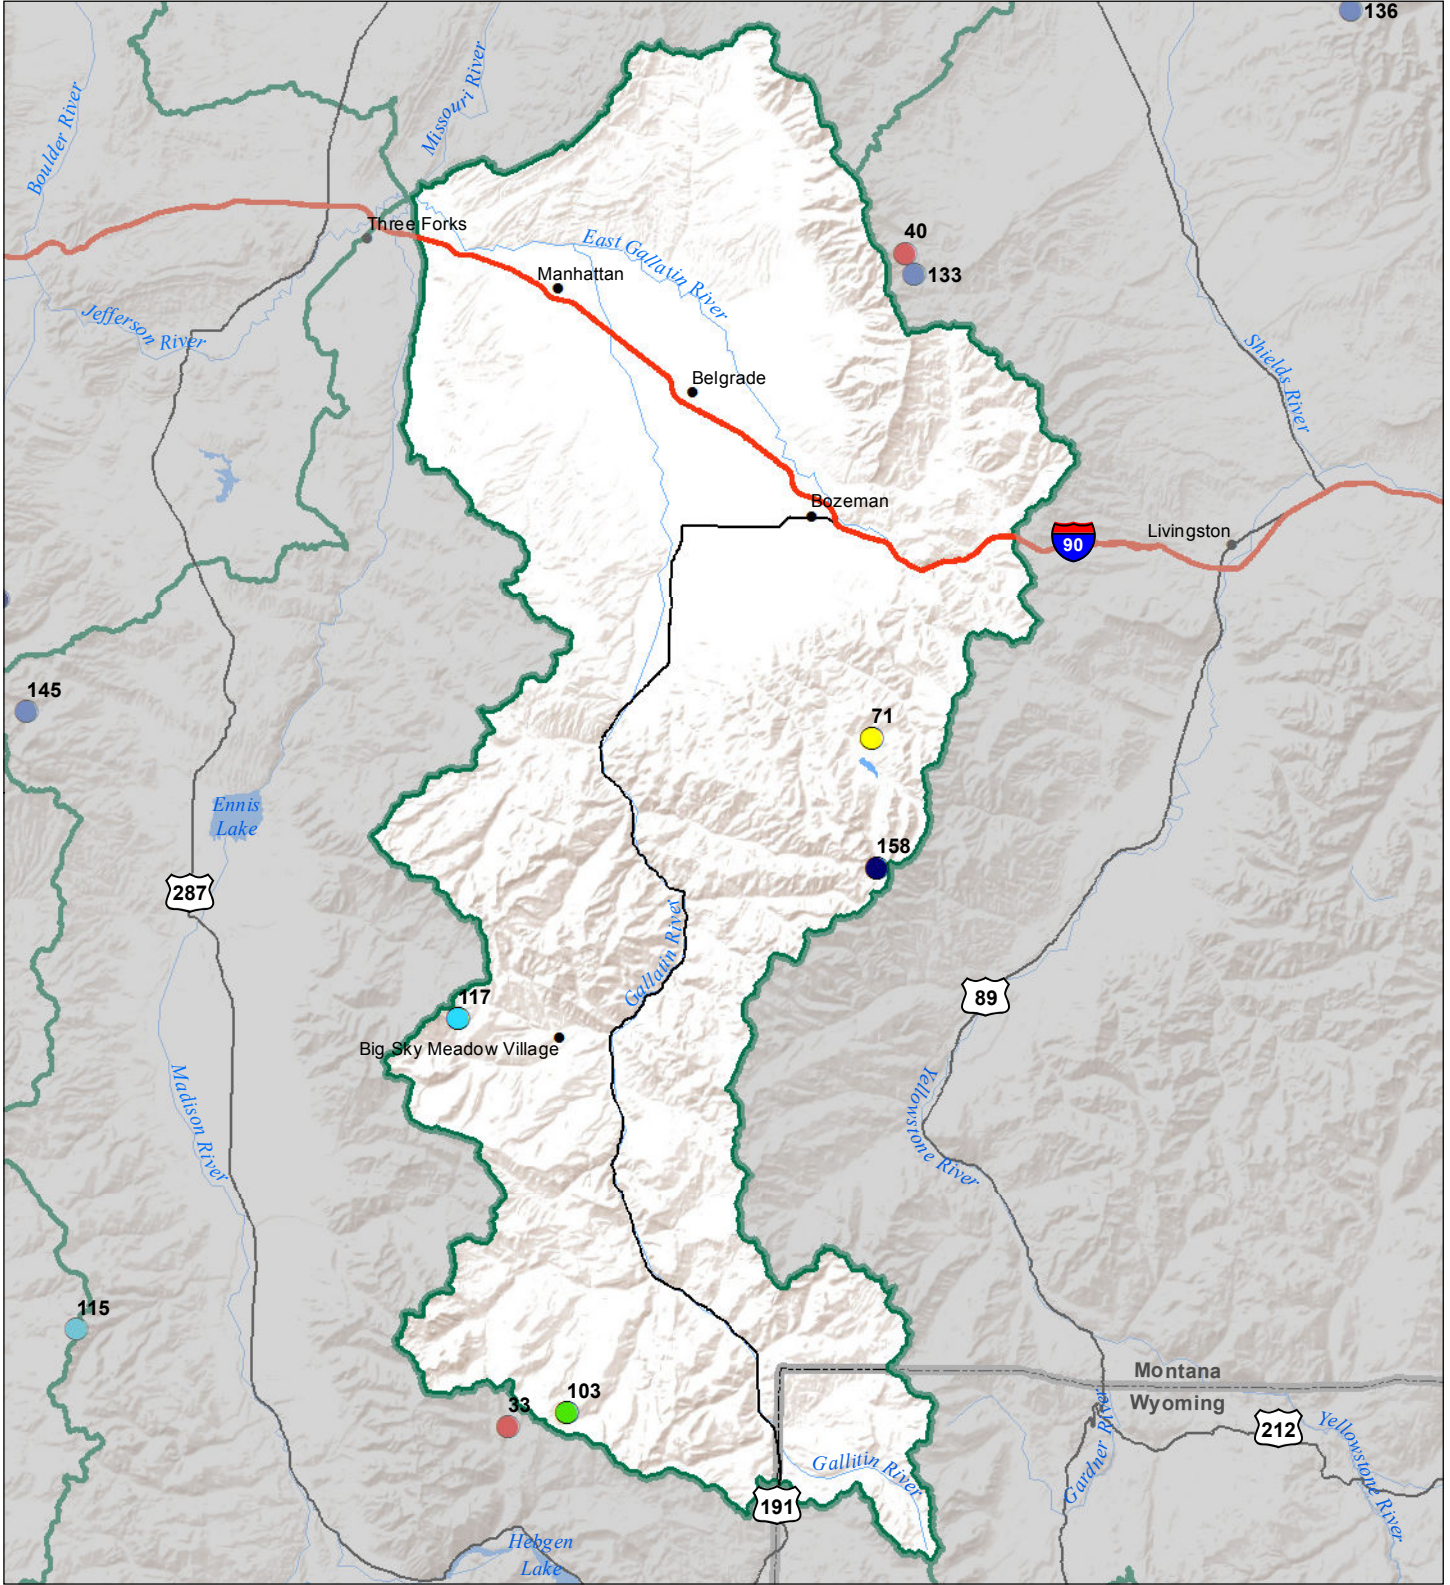

# Gallatin River Basin Snow Water Equivalent Percentage of Normal November 1, 2017

## Snow Water Equivalent Percent of Normal

### SNOTEL

- > 150%
- 131 - 150%
- 111 - 130%
- 91 - 110%
- 71 - 90%
- 51 - 70%
- 1 - 50%
- \* 0%

### Snowcourse

- + > 150%
- + 131 - 150%
- + 111 - 130%
- + 91 - 110%
- + 71 - 90%
- + 51 - 70%
- + 1 - 50%
- \* 0%