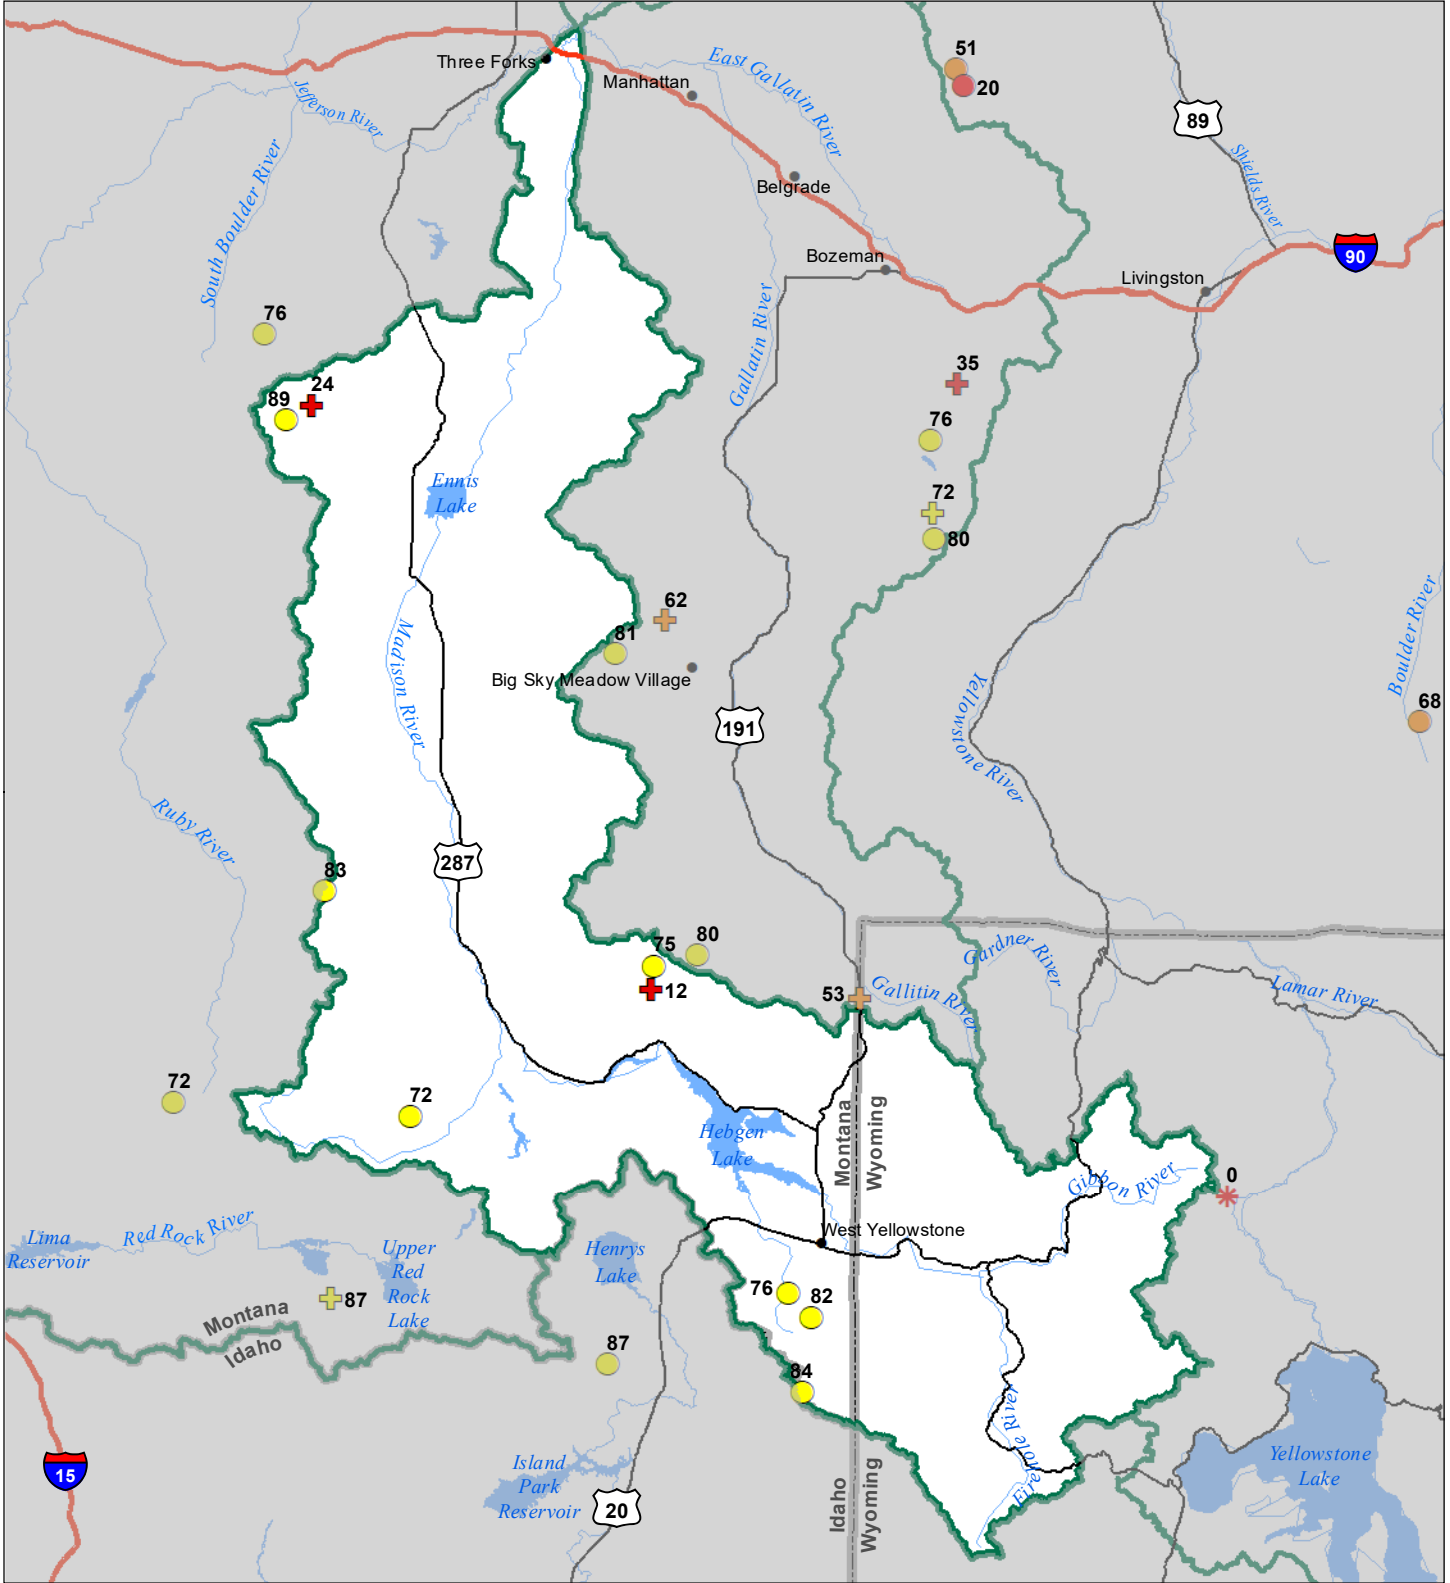

# Madison River Basin Snow Water Equivalent Percentage of Normal May 1, 2024

## Snow Water Equivalent Percent of Normal

### SNOTEL

- > 150%
- 131 - 150%
- 111 - 130%
- 91 - 110%
- 71 - 90%
- 51 - 70%
- 1 - 50%
- \* 0%

### Snowcourse

- + > 150%
- + 131 - 150%
- + 111 - 130%
- + 91 - 110%
- + 71 - 90%
- + 51 - 70%
- + 1 - 50%
- \* 0%