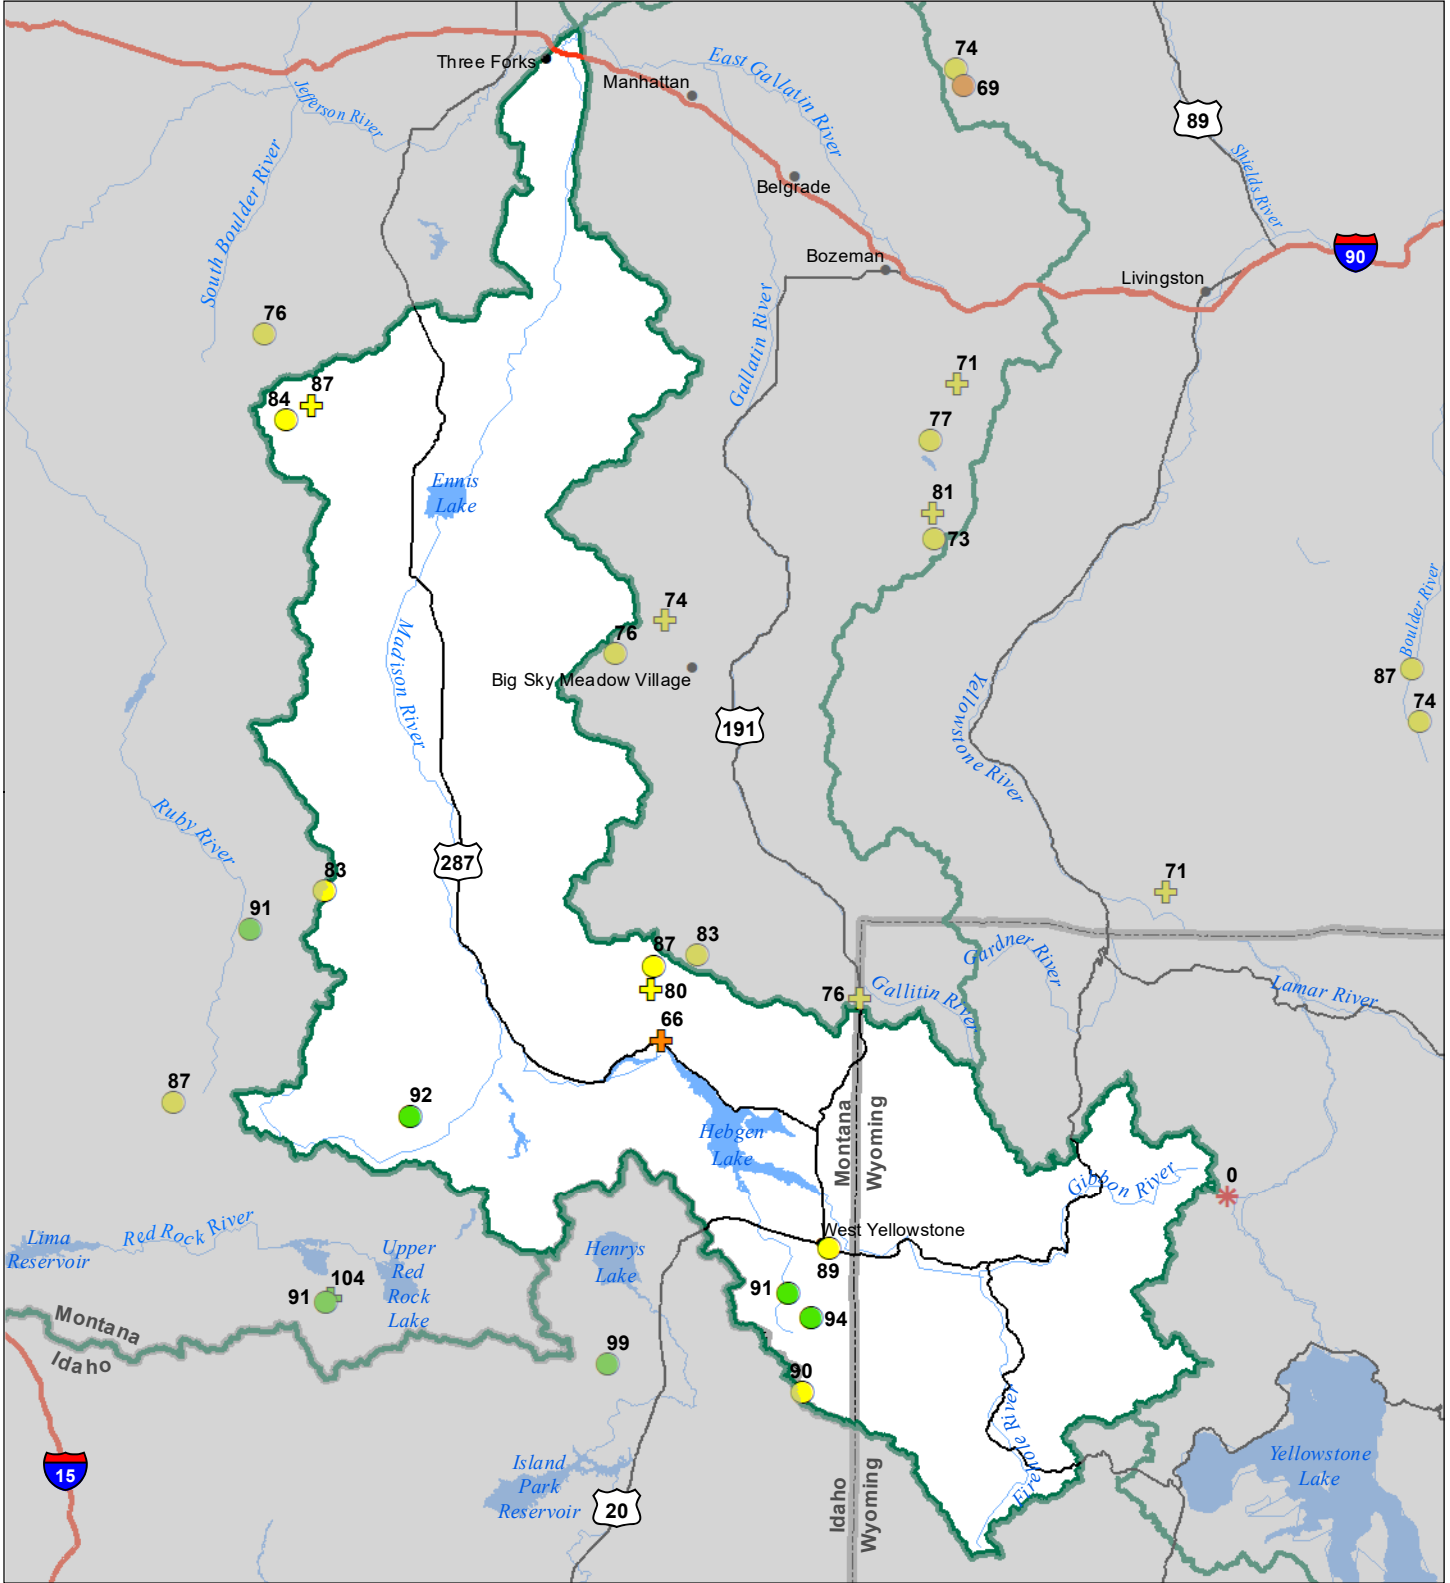

# Madison River Basin Snow Water Equivalent Percentage of Normal April 1, 2024

### Snow Water Equivalent Percent of Normal

**SNOTEL**

- > 150%
- 131 - 150%
- 111 - 130%
- 91 - 110%
- 71 - 90%
- 51 - 70%
- 1 - 50%
- ✱ 0%

**Snowcourse**

- + > 150%
- + 131 - 150%
- + 111 - 130%
- + 91 - 110%
- + 71 - 90%
- + 51 - 70%
- + 1 - 50%
- ✱ 0%