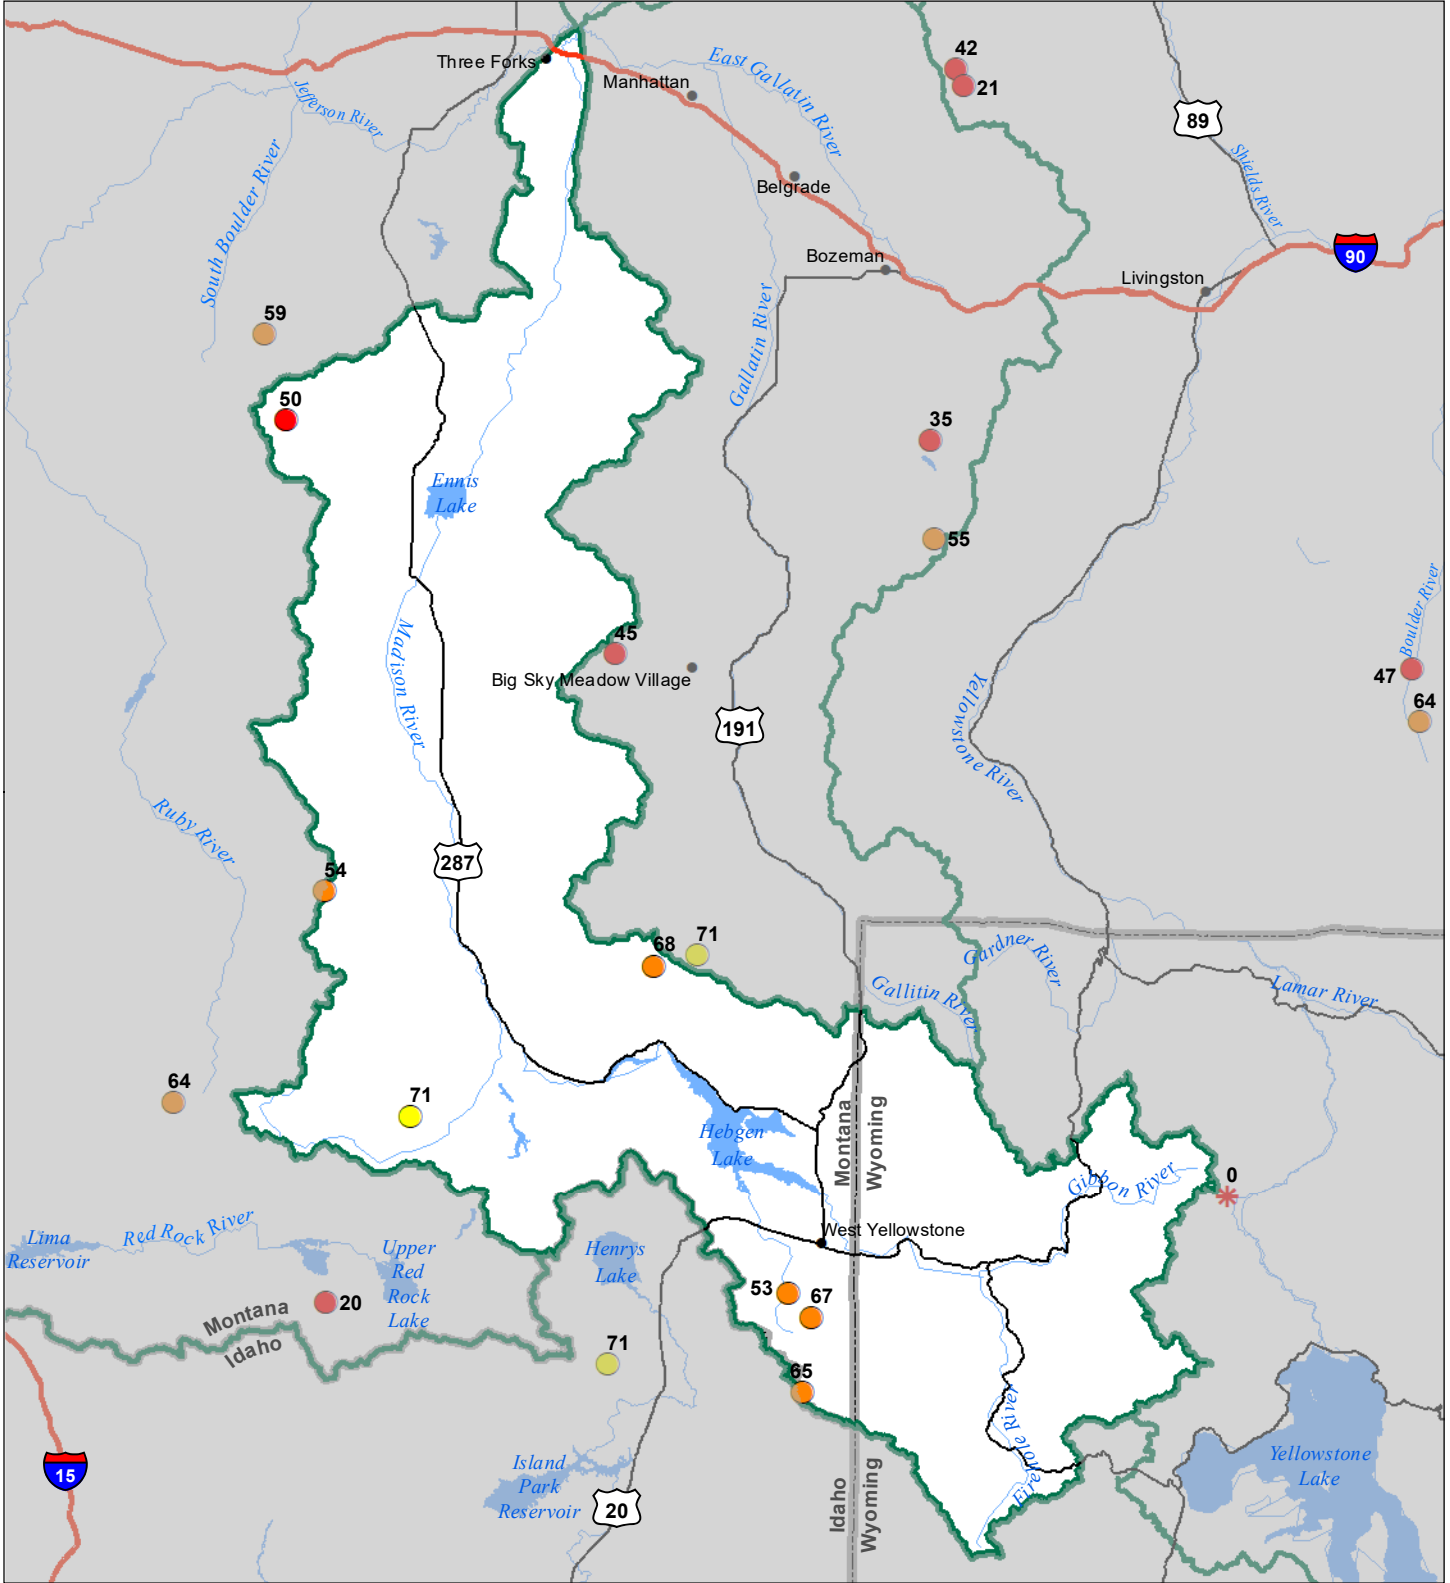

Madison River Basin Snow Water Equivalent Percentage of Normal December 1, 2023

Snow Water Equivalent Percent of Normal

SNOTEL

- > 150%
- 131 - 150%
- 111 - 130%
- 91 - 110%
- 71 - 90%
- 51 - 70%
- 1 - 50%
- * 0%

Snowcourse

- + > 150%
- + 131 - 150%
- + 111 - 130%
- + 91 - 110%
- + 71 - 90%
- + 51 - 70%
- + 1 - 50%
- * 0%