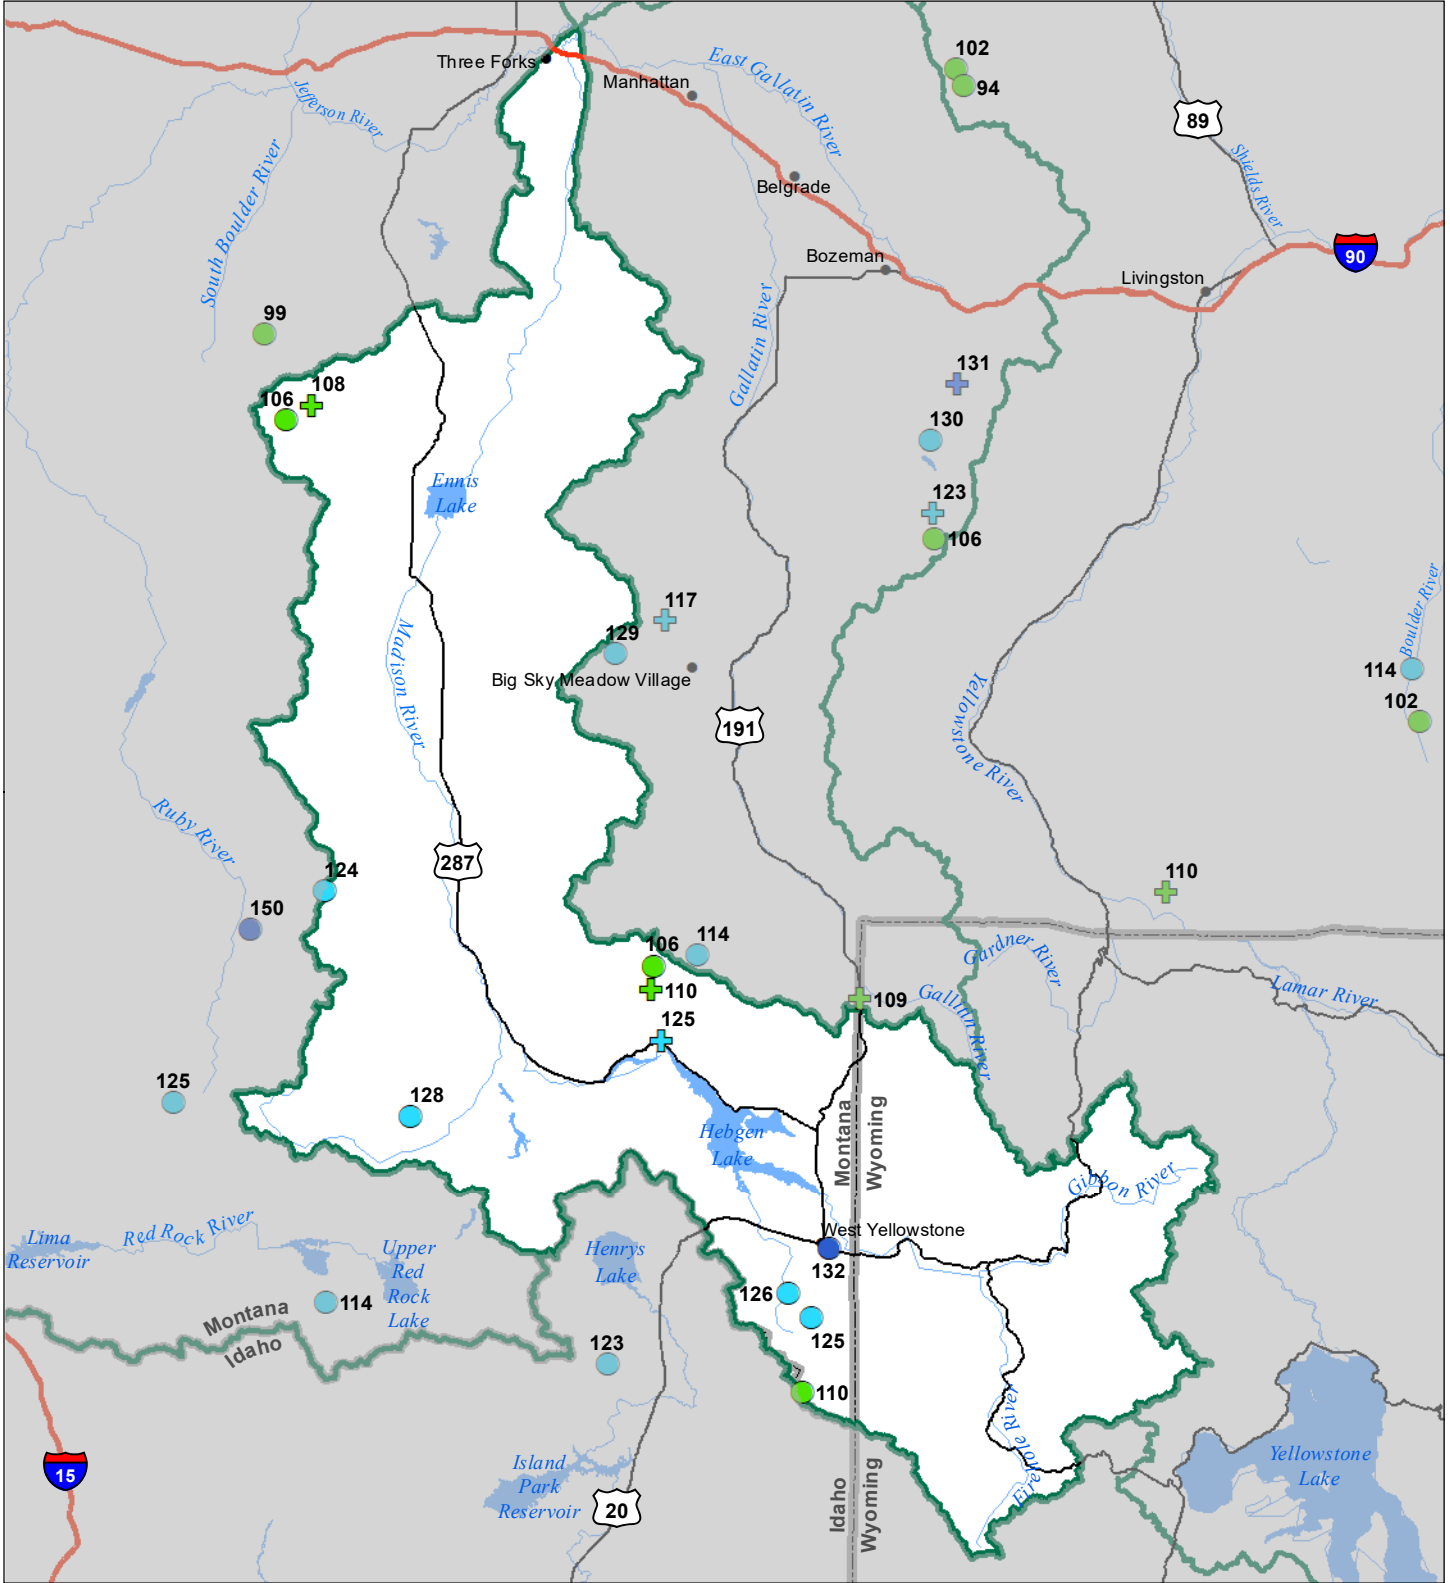

Madison River Basin Snow Water Equivalent Percentage of Normal March 1, 2023

Snow Water Equivalent Percent of Normal

SNOTEL

- > 150%
- 131 - 150%
- 111 - 130%
- 91 - 110%
- 71 - 90%
- 51 - 70%
- 1 - 50%
- * 0%

Snowcourse

- + > 150%
- + 131 - 150%
- + 111 - 130%
- + 91 - 110%
- + 71 - 90%
- + 51 - 70%
- + 1 - 50%
- * 0%