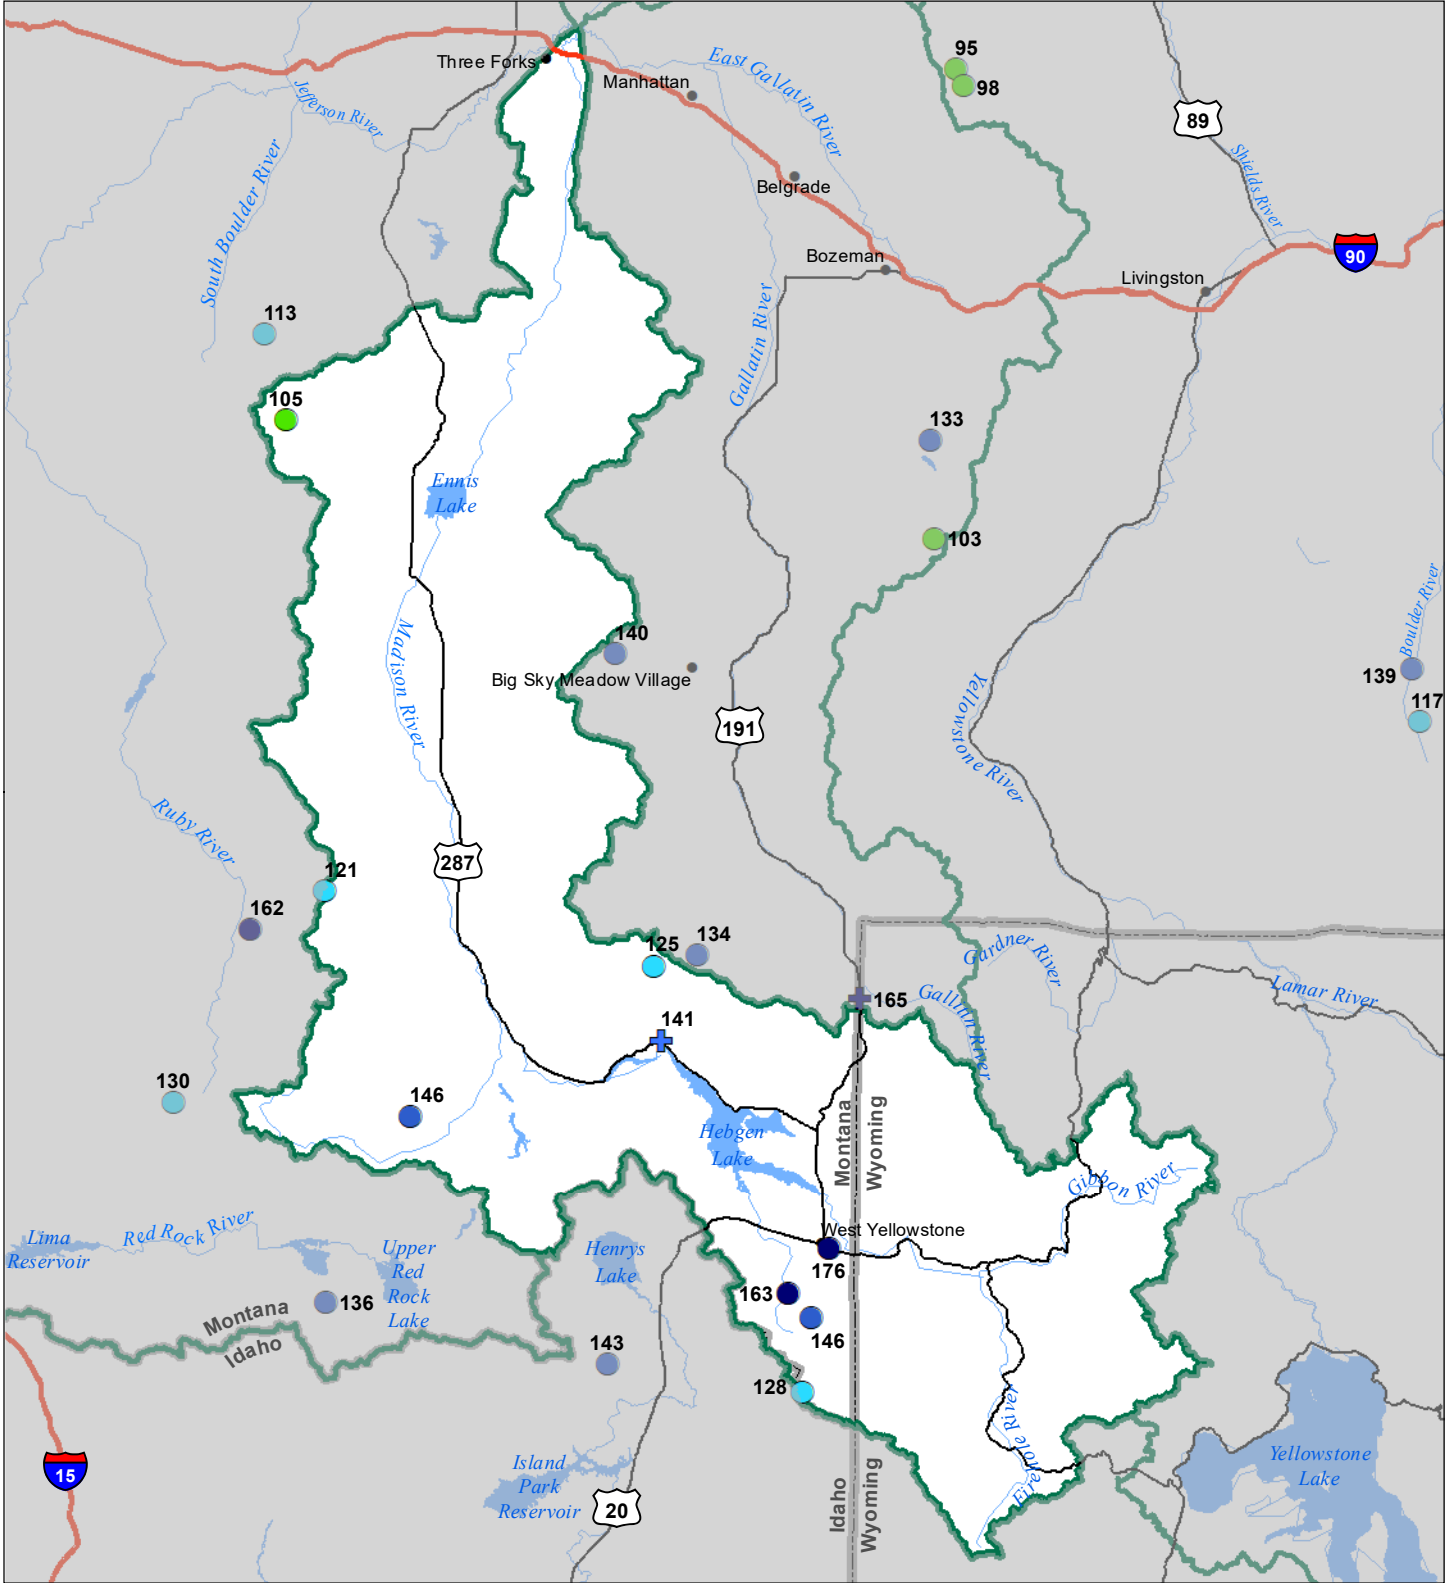

# Madison River Basin Snow Water Equivalent Percentage of Normal January 1, 2023

### Snow Water Equivalent Percent of Normal

**SNOTEL**

- > 150%
- 131 - 150%
- 111 - 130%
- 91 - 110%

- 71 - 90%
- 51 - 70%
- 1 - 50%
- \* 0%

**Snowcourse**

- ⊕ > 150%
- ⊕ 131 - 150%
- ⊕ 111 - 130%
- ⊕ 91 - 110%

- ⊕ 71 - 90%
- ⊕ 51 - 70%
- ⊕ 1 - 50%
- \* 0%