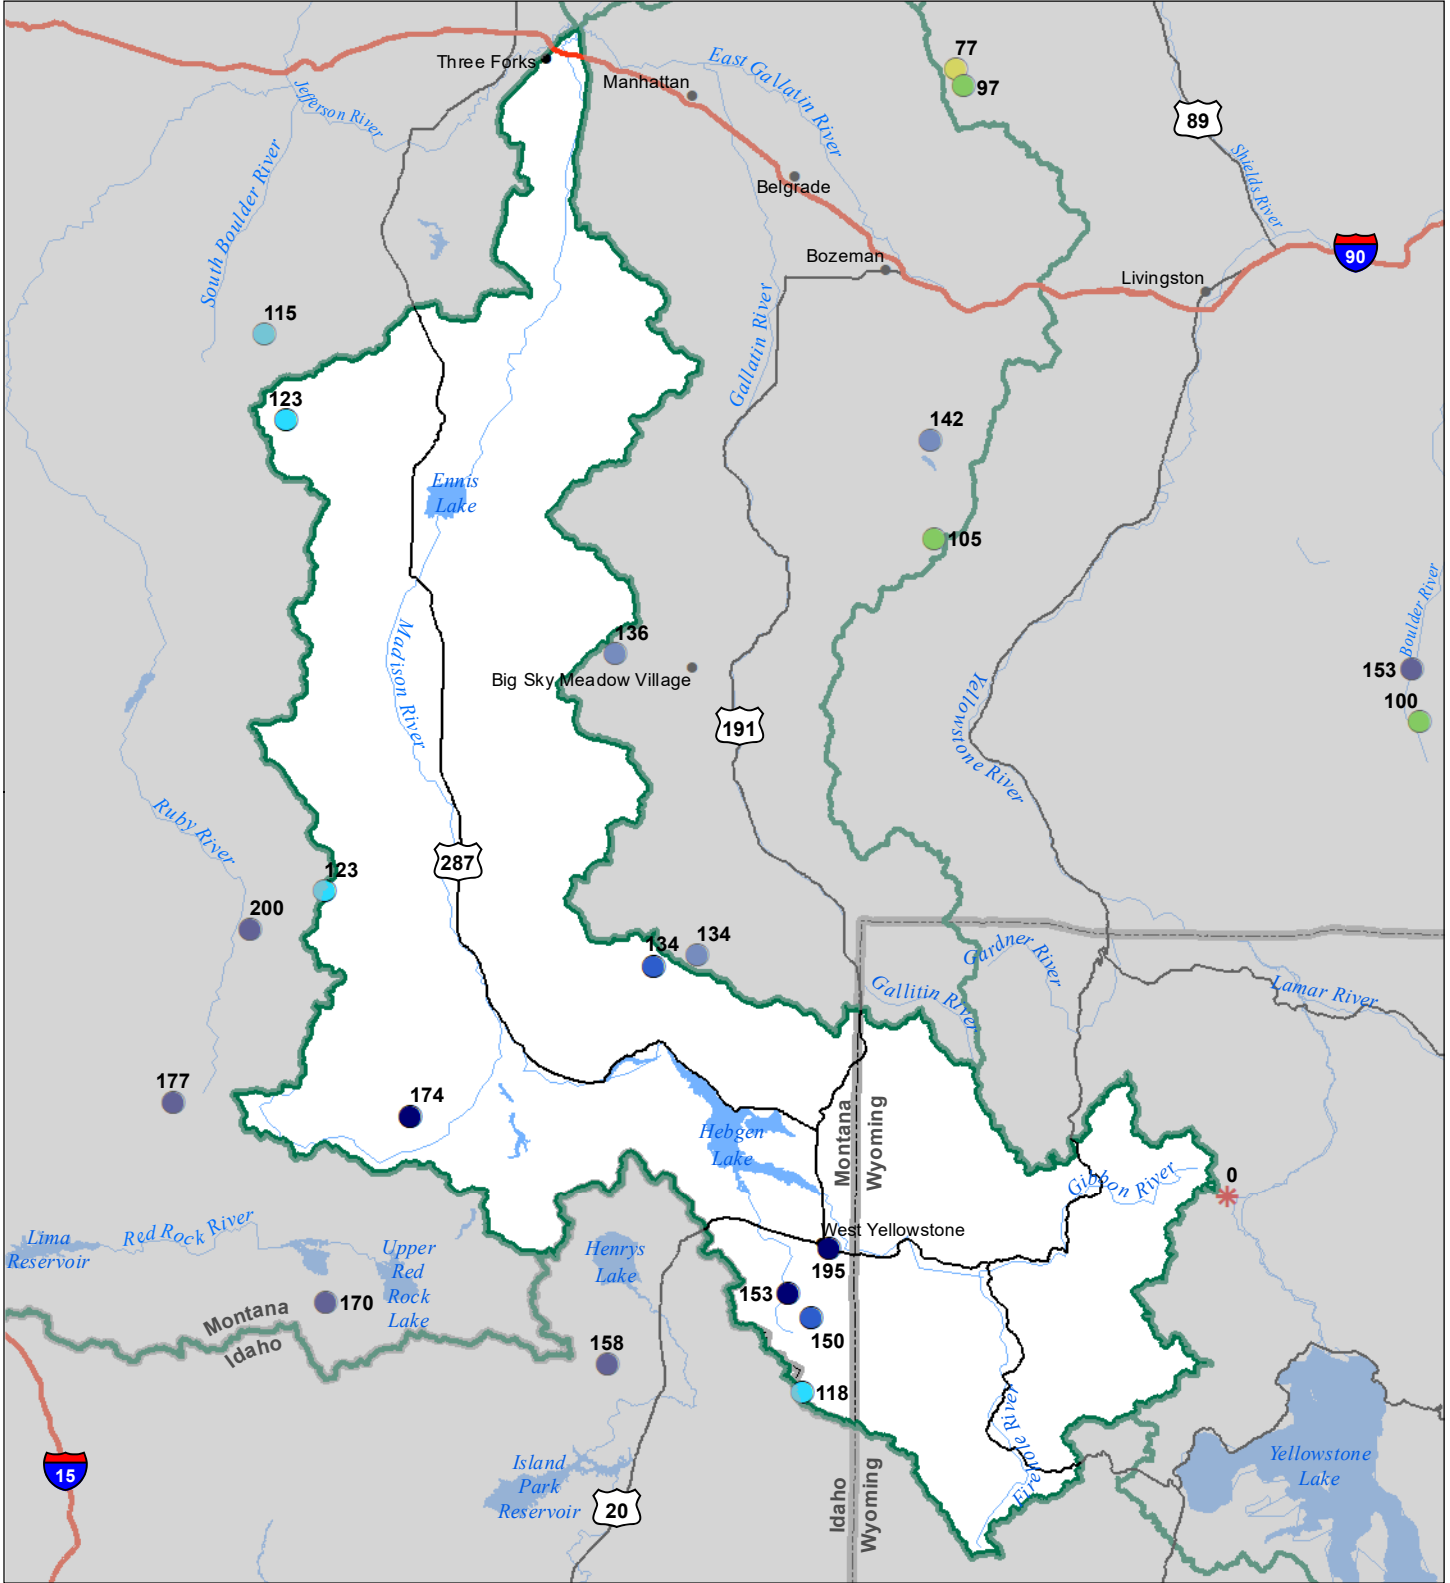

Madison River Basin Snow Water Equivalent Percentage of Normal December 1, 2022

Snow Water Equivalent Percent of Normal

SNOTEL

- > 150%
- 131 - 150%
- 111 - 130%
- 91 - 110%
- 71 - 90%
- 51 - 70%
- 1 - 50%
- * 0%

Snowcourse

- ⊕ > 150%
- ⊕ 131 - 150%
- ⊕ 111 - 130%
- ⊕ 91 - 110%
- ⊕ 71 - 90%
- ⊕ 51 - 70%
- ⊕ 1 - 50%
- * 0%