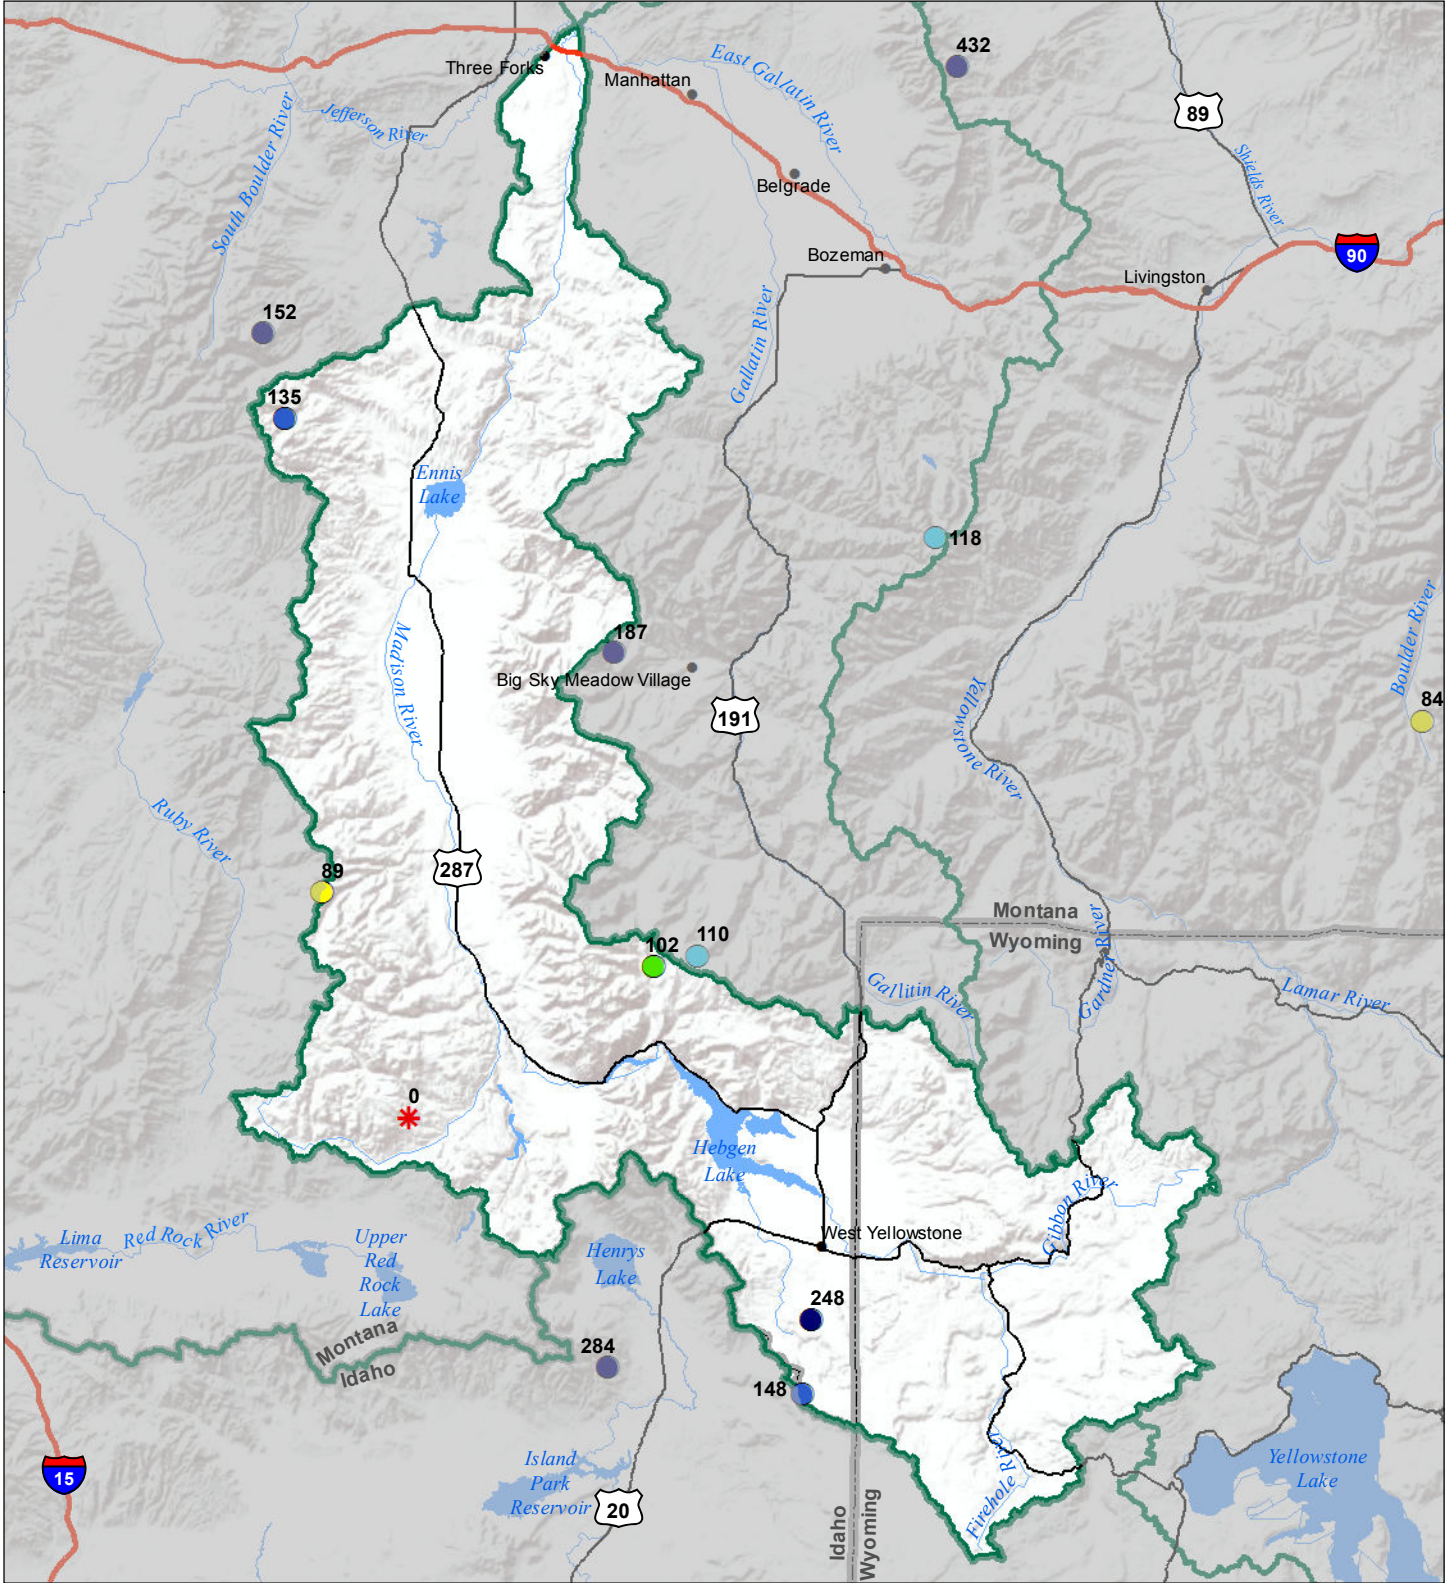

Madison River Basin Snow Water Equivalent Percentage of Normal June 1, 2019

Snow Water Equivalent Percent of Normal

SNOTEL

- > 150%
- 131 - 150%
- 111 - 130%
- 91 - 110%
- 71 - 90%
- 51 - 70%
- 1 - 50%
- ✱ 0%

Snowcourse

- + > 150%
- + 131 - 150%
- + 111 - 130%
- + 91 - 110%
- + 71 - 90%
- + 51 - 70%
- + 1 - 50%
- ✱ 0%