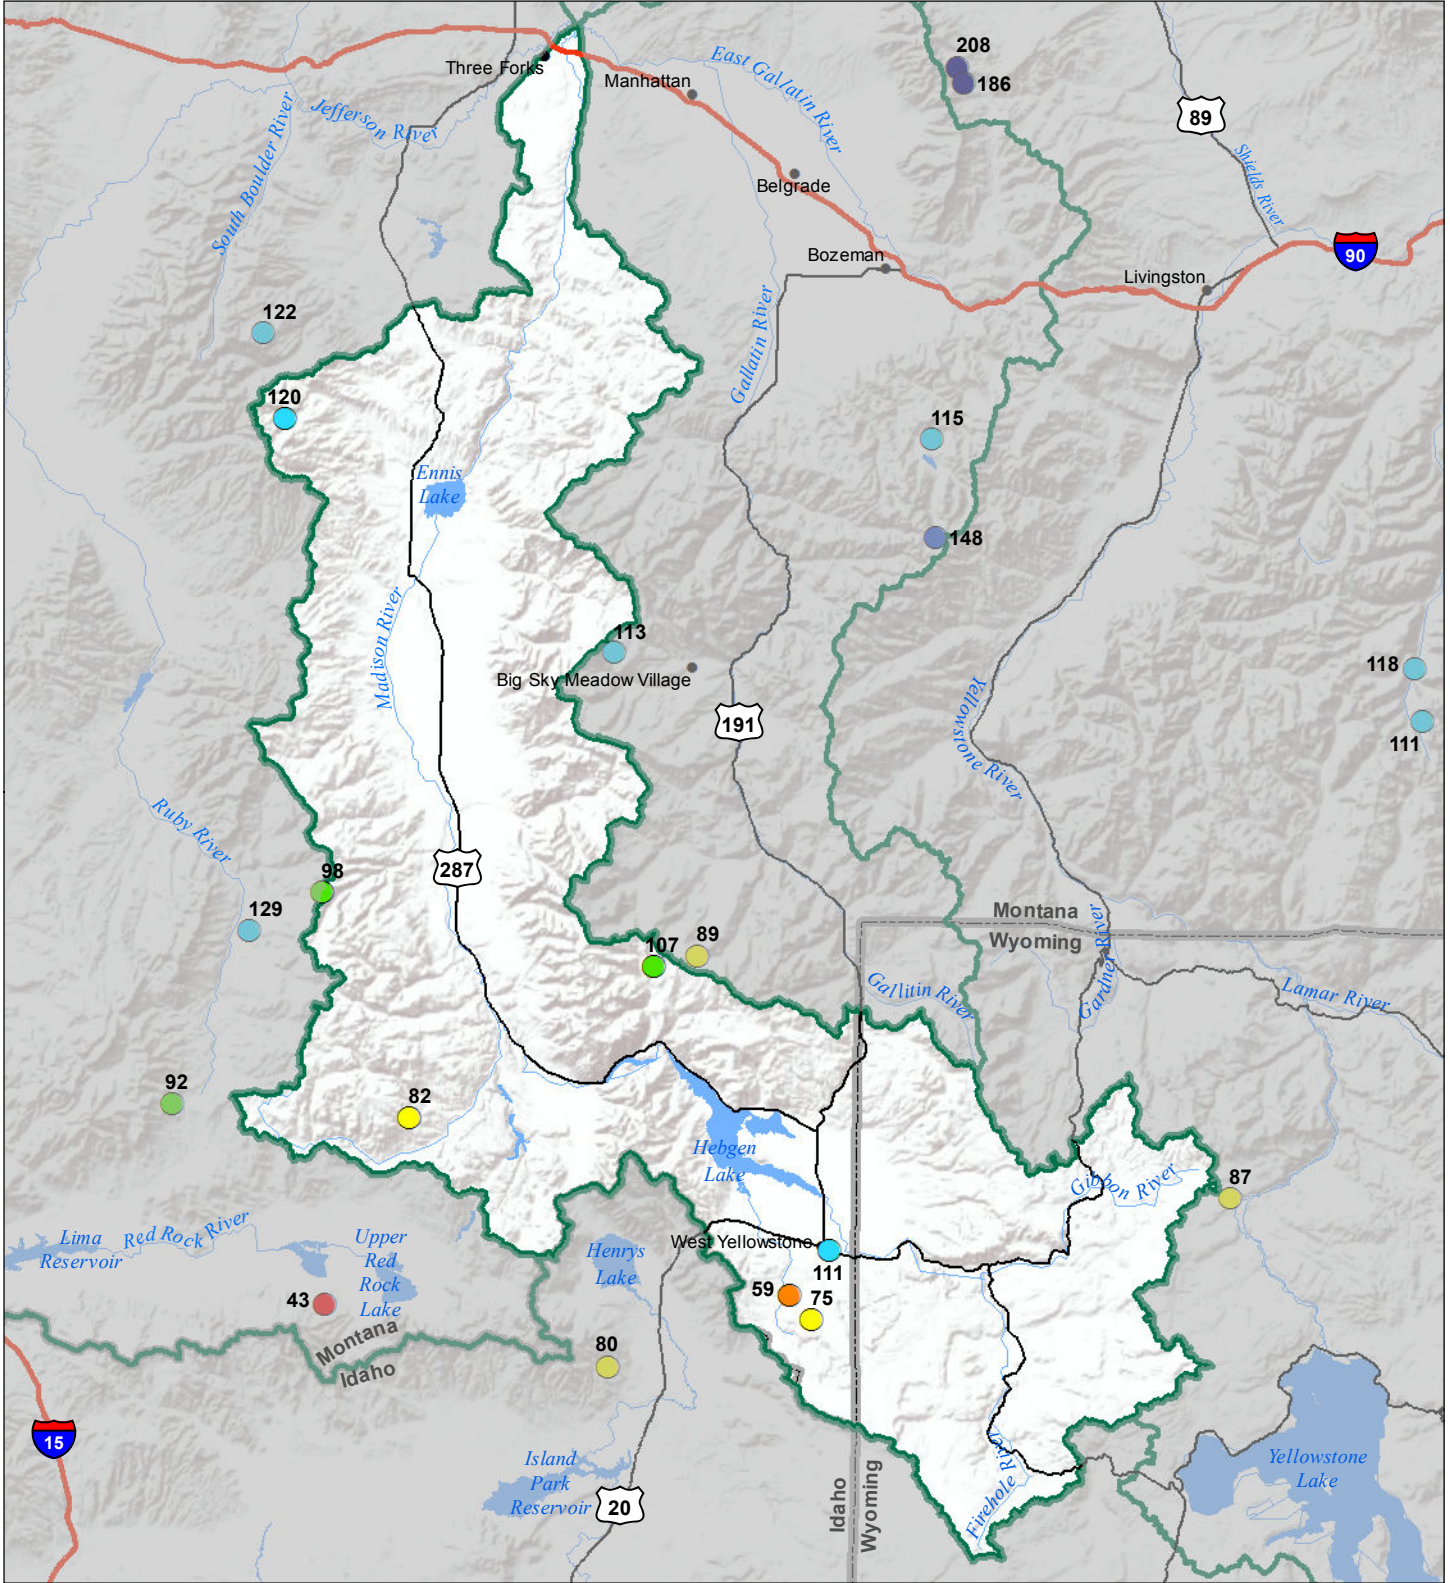

Madison River Basin Snow Water Equivalent Percentage of Normal December 1, 2018

Snow Water Equivalent Percent of Normal

SNOTEL

- > 150%
- 131 - 150%
- 111 - 130%
- 91 - 110%
- 71 - 90%
- 51 - 70%
- 1 - 50%
- * 0%

Snowcourse

- + > 150%
- + 131 - 150%
- + 111 - 130%
- + 91 - 110%
- + 71 - 90%
- + 51 - 70%
- + 1 - 50%
- * 0%