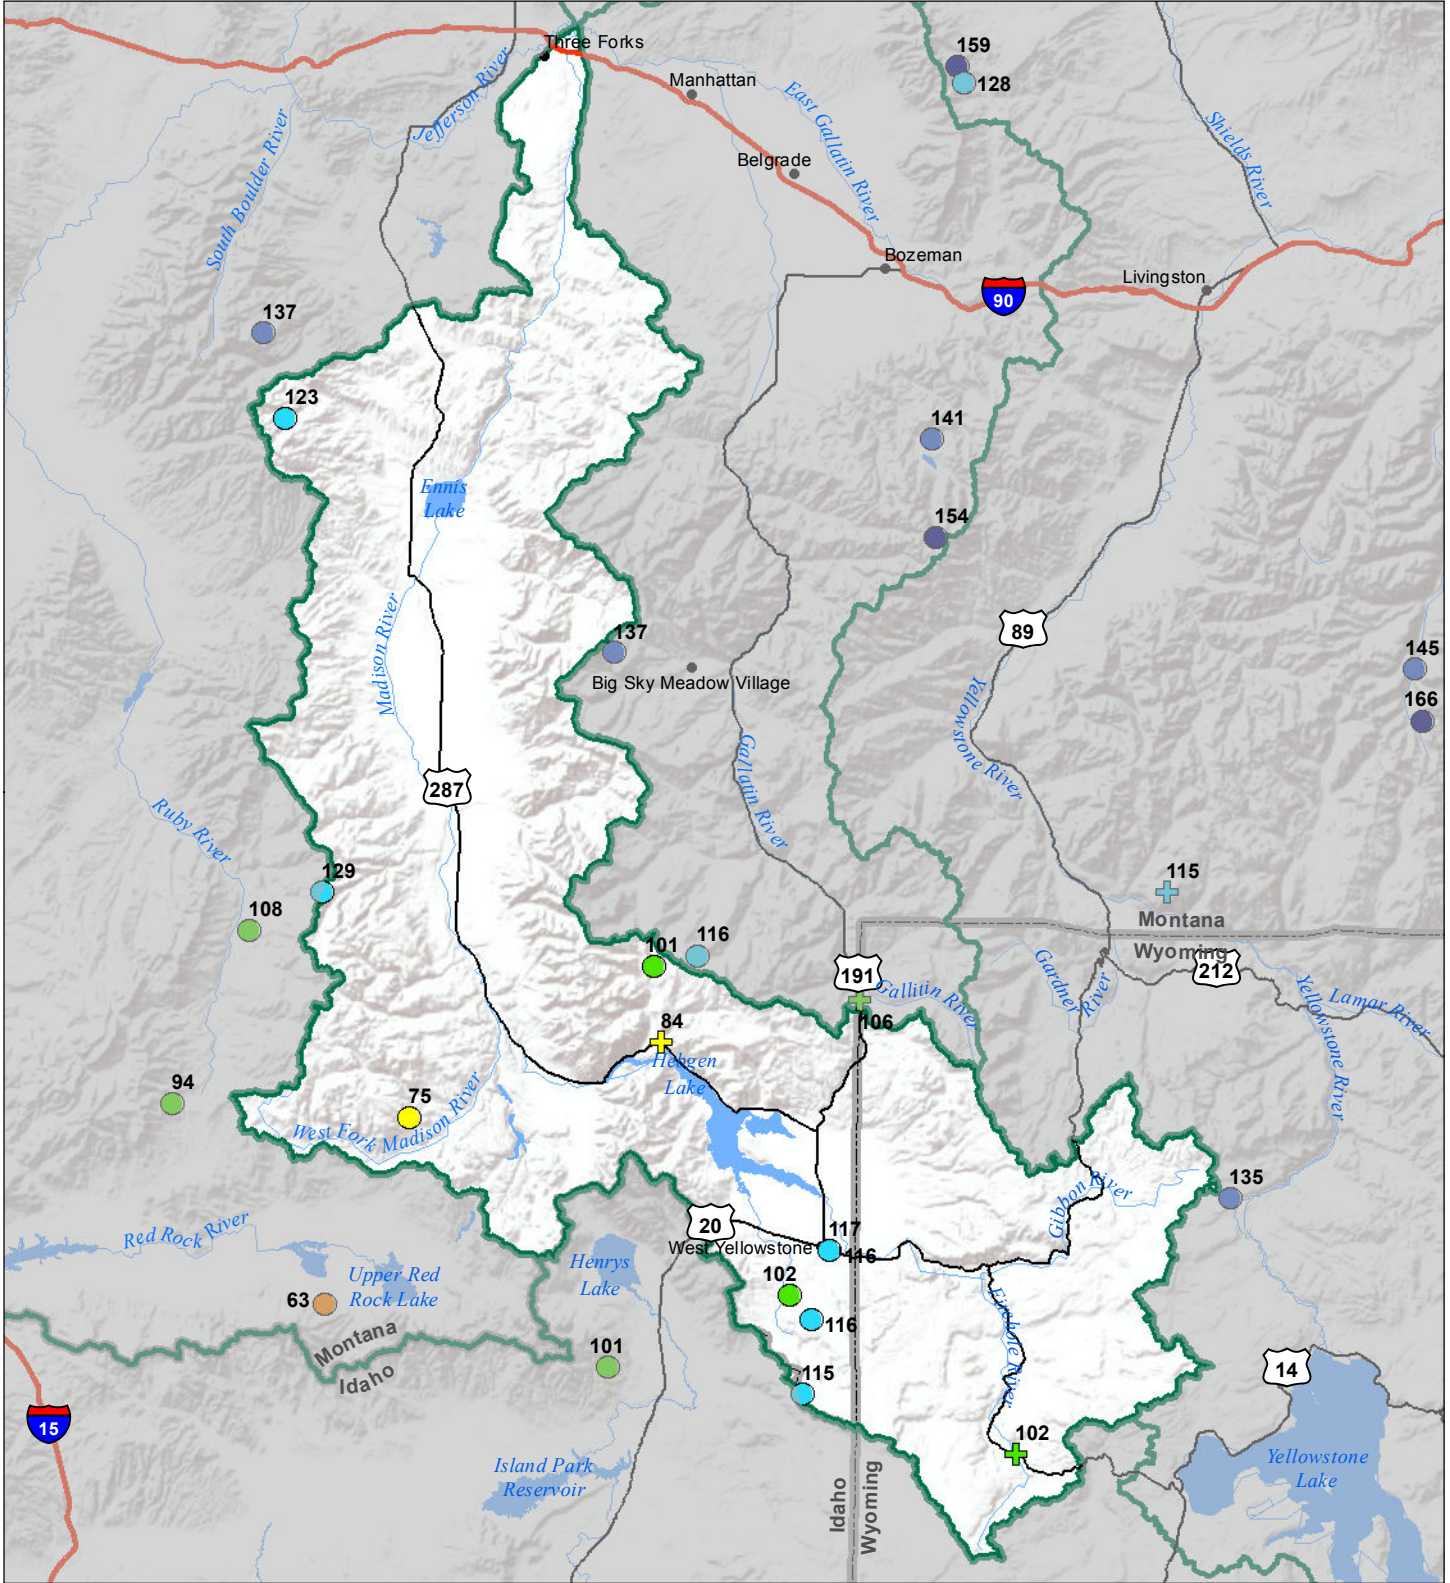

Madison River Basin Snow Water Equivalent Percentage of Normal February 1, 2018

Snow Water Equivalent Percent of Normal

SNOTEL

- > 150%
- 131 - 150%
- 111 - 130%
- 91 - 110%
- 71 - 90%
- 51 - 70%
- 1 - 50%
- *

Snowcourse

- ⊕ > 150%
- ⊕ 131 - 150%
- ⊕ 111 - 130%
- ⊕ 91 - 110%
- ⊕ 71 - 90%
- ⊕ 51 - 70%
- ⊕ 1 - 50%
- ⊕ *