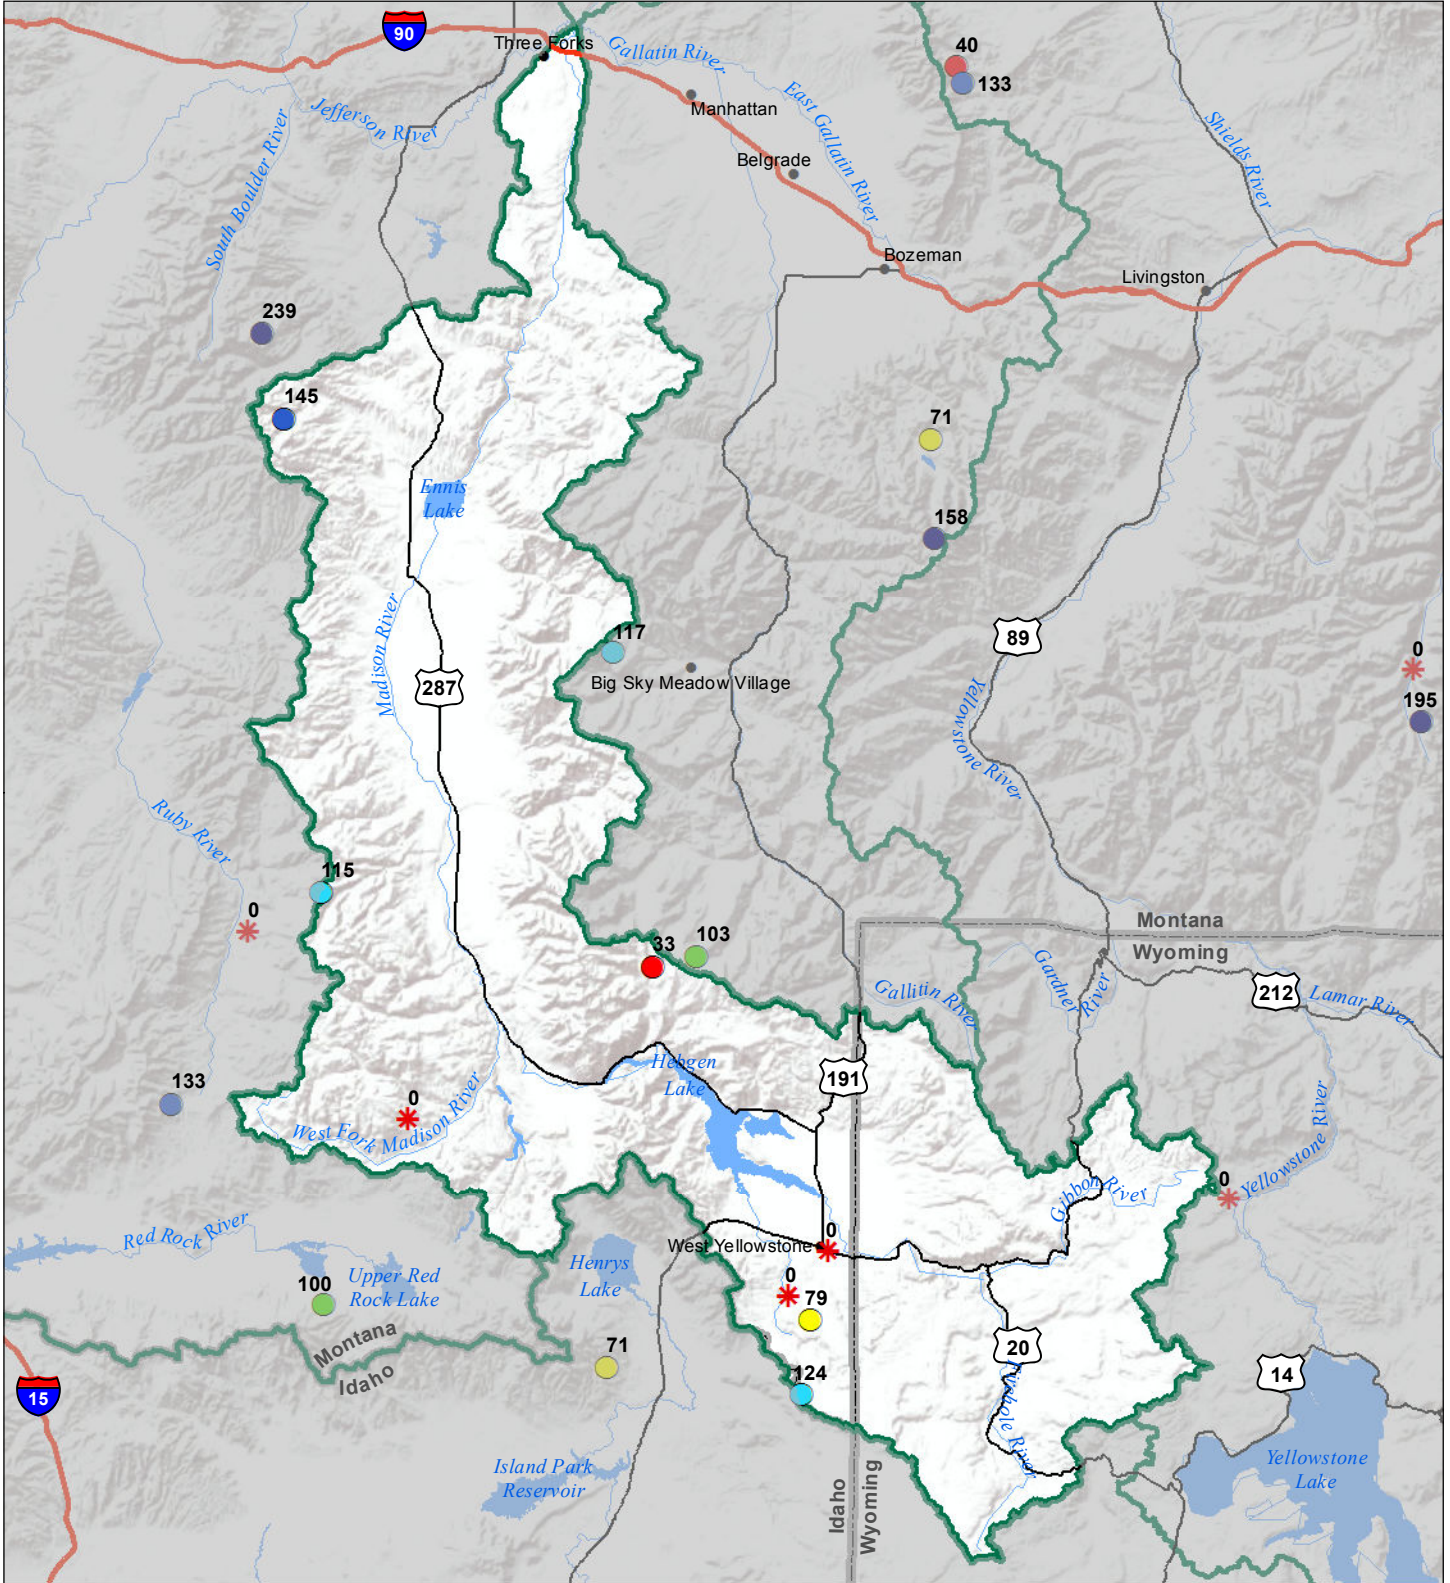

Madison River Basin Snow Water Equivalent Percentage of Normal November 1, 2017

Snow Water Equivalent Percent of Normal

SNOTEL

- > 150%
- 131 - 150%
- 111 - 130%
- 91 - 110%
- 71 - 90%
- 51 - 70%
- 1 - 50%
- ✱ 0%

Snowcourse

- + > 150%
- + 131 - 150%
- + 111 - 130%
- + 91 - 110%
- + 71 - 90%
- + 51 - 70%
- + 1 - 50%
- ✱ 0%