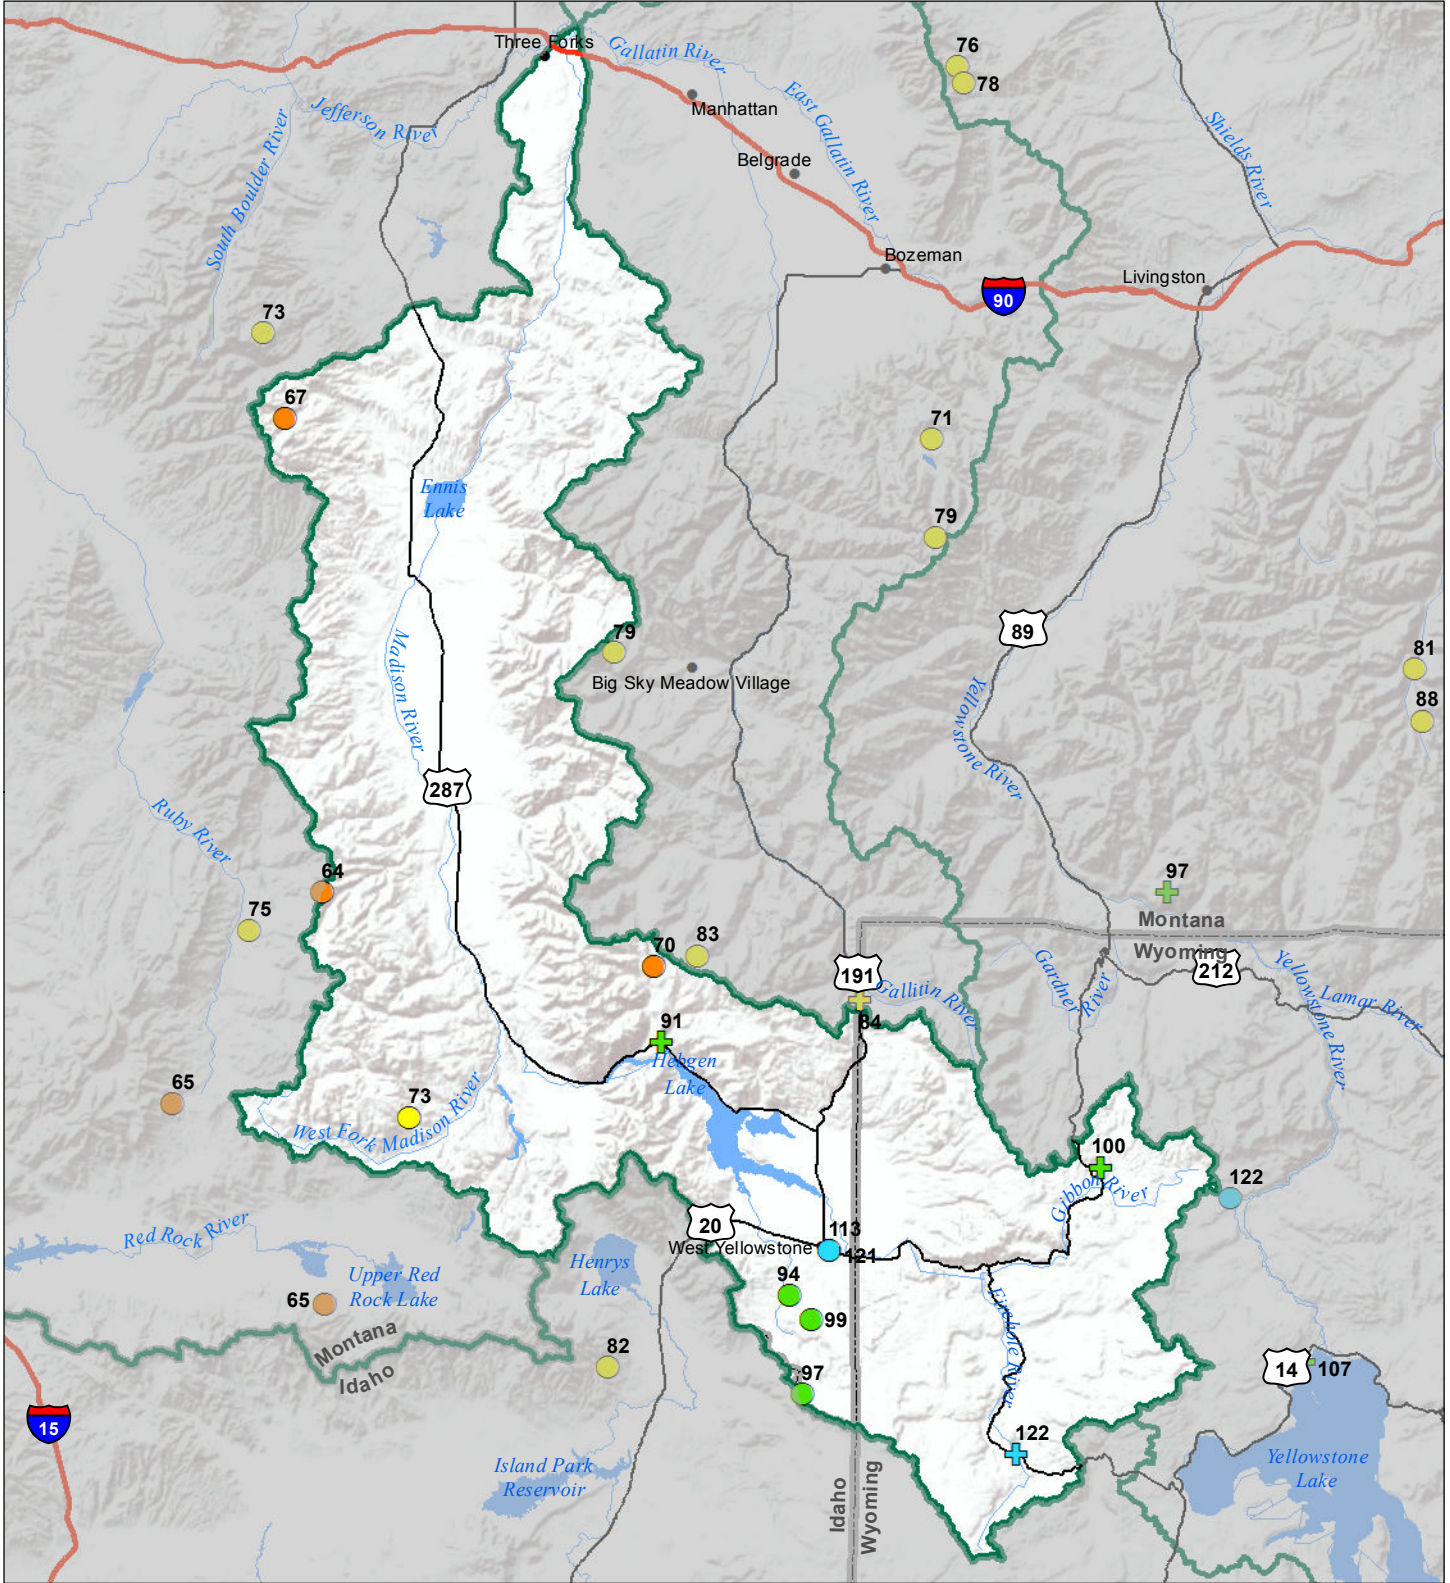

Madison River Basin Snow Water Equivalent Percentage of Normal February 1, 2017

Snow Water Equivalent Percent of Normal

SNOTEL

- > 150%
- 131 - 150%
- 111 - 130%
- 91 - 110%
- 71 - 90%
- 51 - 70%
- 1 - 50%
- *

Snowcourse

- ⊕ > 150%
- ⊕ 131 - 150%
- ⊕ 111 - 130%
- ⊕ 91 - 110%
- ⊕ 71 - 90%
- ⊕ 51 - 70%
- ⊕ 1 - 50%
- ⊕ *